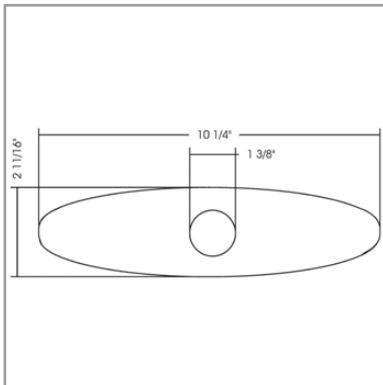

Available Finishes

Natural Stainless

Model

522015-NST

State of the Art
Euro Designs

Key Dimensions:

- 7-7/16" Spout Projection
 - 16-3/16" Spout Overall Height
 - 6-1/2" Spout Clearance
- (See reverse for drawing details.)

Key Dimensions:

- 10-1/4" Wide
- 2-11/16" Deep
- 1/4" Thick
- 1-3/8" Hole

Available Finishes

- Polished Chrome
- Satin Nickel
- Oil Rubbed Bronze

Model

- 520000-PCH
- 520000-SNI
- 520000-ORB

522100

Escutcheon Deck Plate