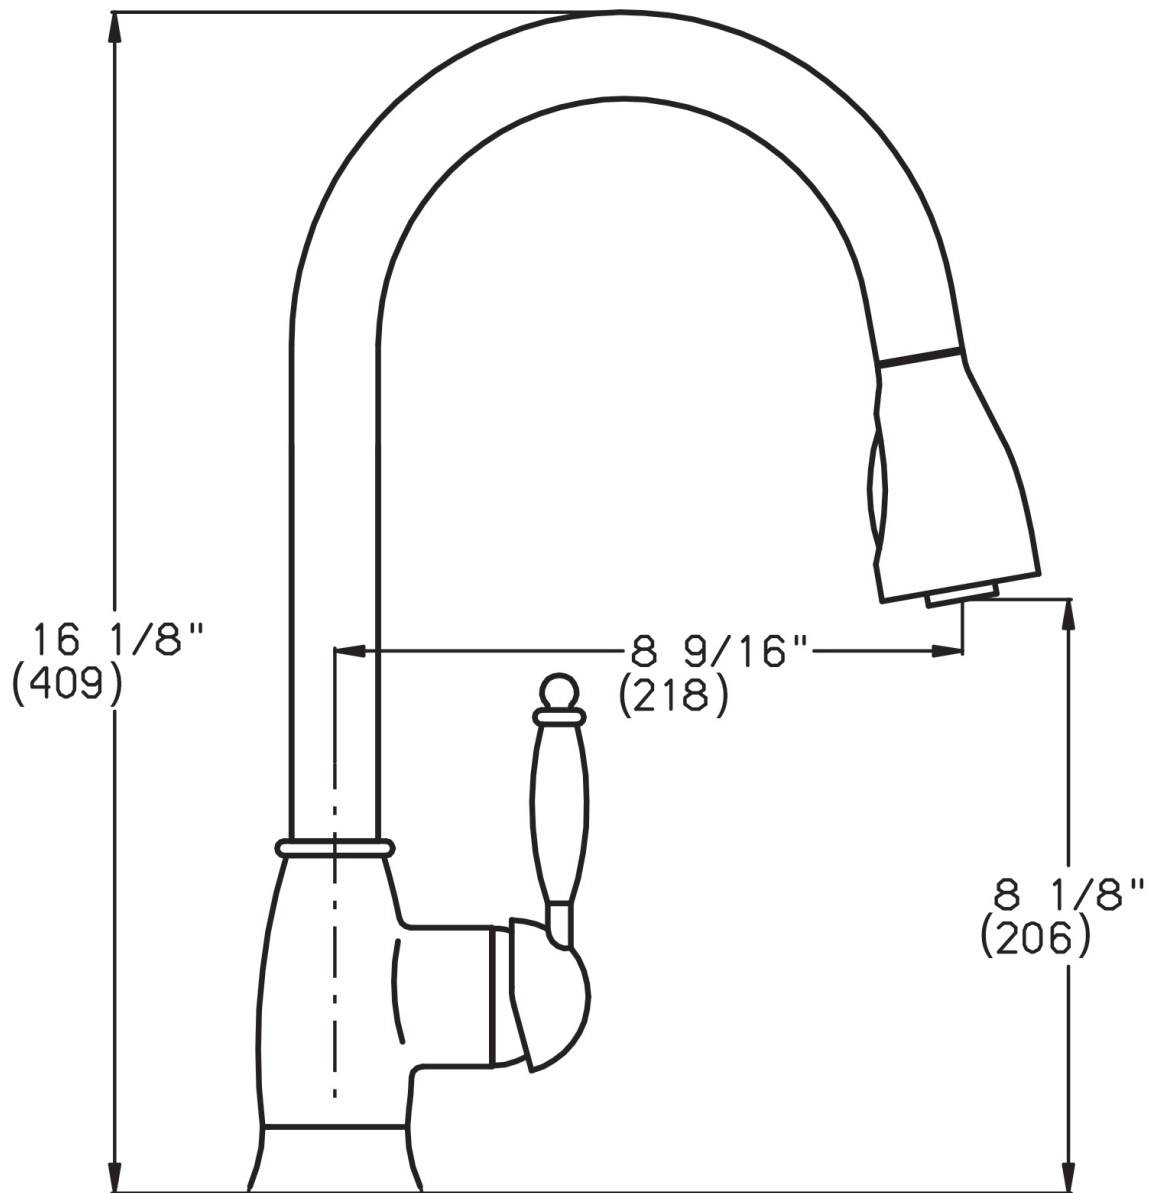

Strathmore 500400

Pull-Down, Single Handle Kitchen Faucet

Key Dimensions:

- 8-9/16" Spout Projection
- 16-1/8" Spout Height Overall
- 8-1/8" Spout Clearance
- 2-3/8" Base
- 22" Maximum Supply Length
- 2-1/2" Maximum Counter Thickness

THE NEW
CONCINNITY

Concinnity Faucet
770 Central Boulevard
Carlstadt, NJ 07072

Phone: (866) 894-4377
Fax: (201) 896-9190
Email: sales@concinnityfaucet.com

www.concinnityfaucet.com