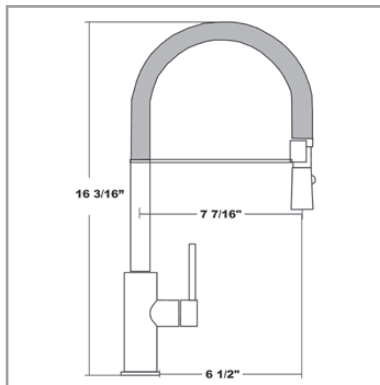

Available Finishes

Natural Stainless

Model

522015-NST

State of the Art
Euro Designs

Key Dimensions:

- 7-7/16" Spout Projection
 - 16-3/16" Spout Overall Height
 - 6-1/2" Spout Clearance
- (See reverse for drawing details.)