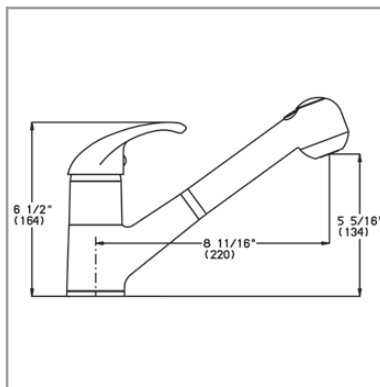

Pull-Out, Single Handle Kitchen Faucet

Features:

- Brass Construction
- 120 Degree Spout Rotation
- Dual Function Pull-Out Spray, with Push Button Spray Mode
- Ceramic Disc Cartridge
- Maximum Flow Rate: 1.75 GPM
- Single Hole Installation
- 8" Escutcheon Cover Plate Available (PN # 520000, specify finish)

<u>Available Finishes</u>	<u>Model #</u>
Polished Chrome	500310-PCH
Satin Nickel	500310-SNI
Oil Rubbed Bronze	500310-ORB

Contemporary
in Spirit, with
Warm Ambiance

Key Dimensions:

- 8-11/16" Spout Projection
 - 6-1/2" Handle Height Overall
 - 5-5/16" Spout Clearance
- (See reverse for drawing details.)