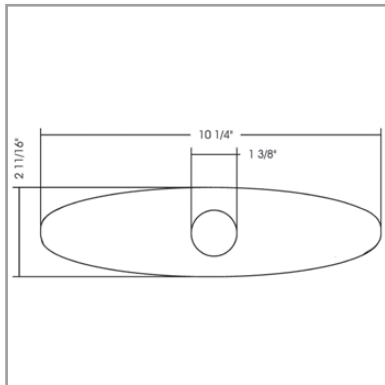

Features:

- Brass Construction
- With Mounting Hardware
- 3 Hole Deck Plate

Key Dimensions:

- 10-1/4" Wide
- 2-11/16" Deep
- 1/4" Thick
- 1-3/8" Hole

Available Finishes

- Polished Chrome
- Satin Nickel
- Oil Rubbed Bronze