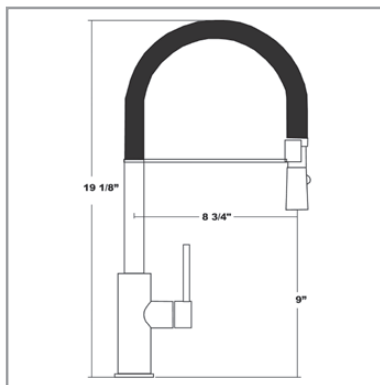

Available Finishes

Natural Stainless

Model

522020-NST

State of the Art
Euro Designs

Key Dimensions:

- 8-3/4" Spout Projection
- 19-1/8" Spout Overall Height
- 9" Spout Clearance

(See reverse for drawing details.)