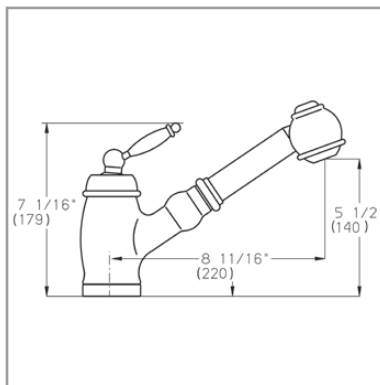

<u>Available Finishes</u>	<u>Model #</u>
Polished Chrome	500410-PCH
Satin Nickel	500410-SNI
Oil Rubbed Bronze	500410-ORB

*Modern Technology,
Warm Aesthetics
of Yesteryear*

Key Dimensions:

- 8-11/16" Spout Projection
 - 7-1/16" Handle Height Overall
 - 5-1/2" Spout Clearance
- (See reverse for drawing details.)