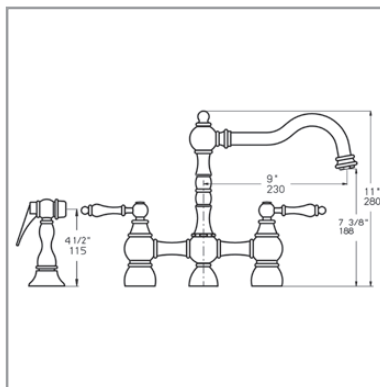

<u>Available Finishes</u>	<u>Model #</u>
Polished Chrome	500440-PCH
Satin Nickel	500440-SNI
Oil Rubbed Bronze	500440-ORB

*Modern Technology,
Warm Aesthetics
of Yesteryear*

Key Dimensions:

- 9" Spout Projection
 - 11" Spout Height Overall
 - 7-3/8" Spout Clearance
 - 4-1/2" Spray Head Height
- (See reverse for drawing details.)