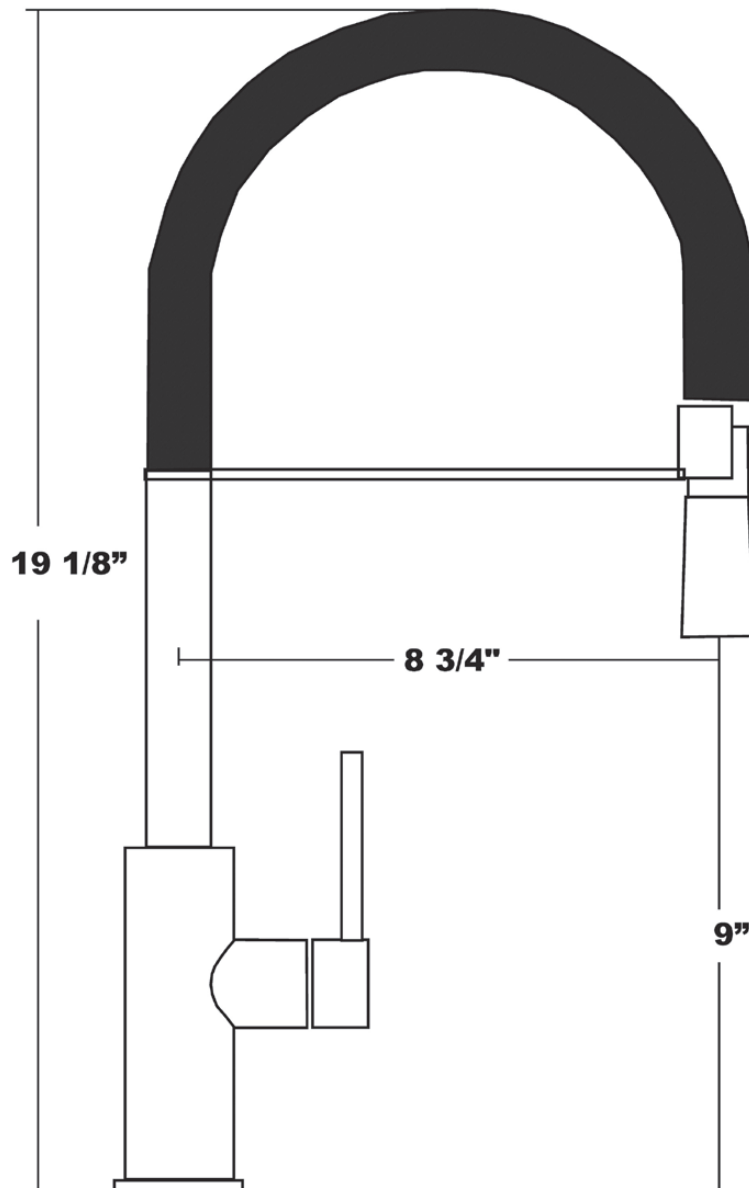

Michelangelo 522020

Pull-Down, Single Handle Kitchen Faucet

STAINLESS
STEEL

Key Dimensions:

- 8-3/4" Spout Projection
- 19-1/8" Spout Overall Height
- 9" Spout Clearance
- 1-3/4" Base
- 2" Maximum Counter Thickness

THE NEW
CONCINNITY

Concinnity Faucet
770 Central Boulevard
Carlstadt, NJ 07072

Phone: (866) 894-4377
Fax: (201) 896-9190
Email: sales@concinnityfaucet.com

www.concinnityfaucet.com