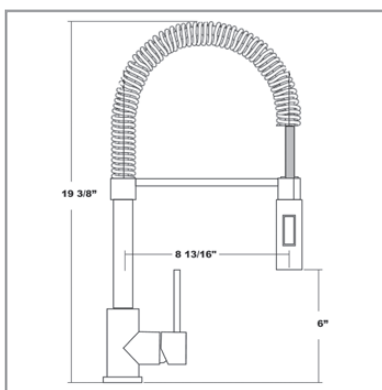

Key Dimensions:

- 9" Spout Projection
- 12-1/8" Spout Height Overall
- 10-1/8" Spout Clearance
- 2-3/16" Base
- 18" Maximum Supply Length
- 2-1/2" Maximum Counter Thickness

THE NEW
CONCINNITY

Concinnity Faucet
770 Central Boulevard
Carlstadt, NJ 07072

<u>Available Finishes</u>	<u>Model #</u>
Polished Chrome	510106-PCH
Satin Nickel	510106-SNI

*State of the Art
Euro Designs*

Key Dimensions:

- 8-13/16" Spout Projection
- 19-3/8" Spout Height Overall
- 6" Spout Clearance