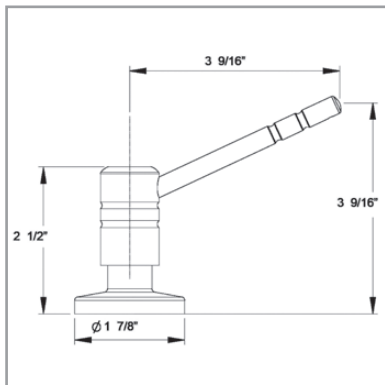

500620

Soap Dispenser

Features:

- Brass Construction
- With Mounting Hardware
- 8 oz. Bottle

Key Dimensions:

- 3-9/16" Nozzle Projection
- 3-9/16" Nozzle Height
- 2-1/2" Pump Height
- 1-3/4" Base

Available Finishes

- Polished Chrome
- Satin Nickel
- Oil Rubbed Bronze

Model

- 500620-PCH
- 500620-SNI
- 500620-ORB