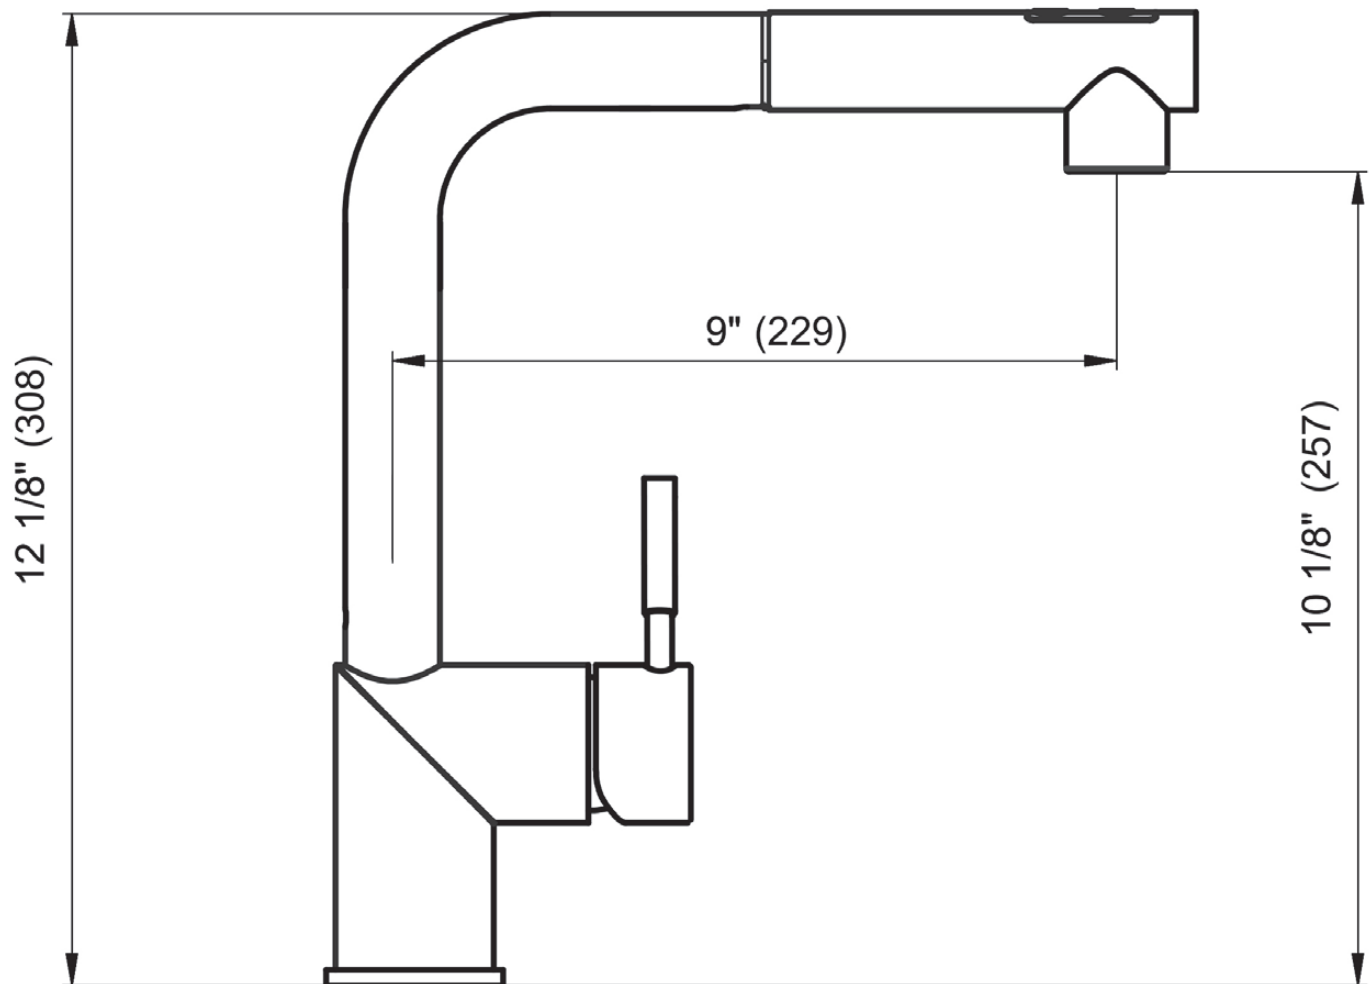

San Simeon 500200

Pull Out, Single Handle Kitchen Faucet

Key Dimensions:

- 9" Spout Projection
- 12-1/8" Spout Height Overall
- 10-1/8" Spout Clearance
- 2-3/16" Base
- 18" Maximum Supply Length
- 2-1/2" Maximum Counter Thickness

THE NEW
CONCINNITY

Concinnity Faucet
770 Central Boulevard
Carlstadt, NJ 07072

Phone: (866) 894-4377
Fax: (201) 896-9190
Email: sales@concinnityfaucet.com

www.concinnityfaucet.com