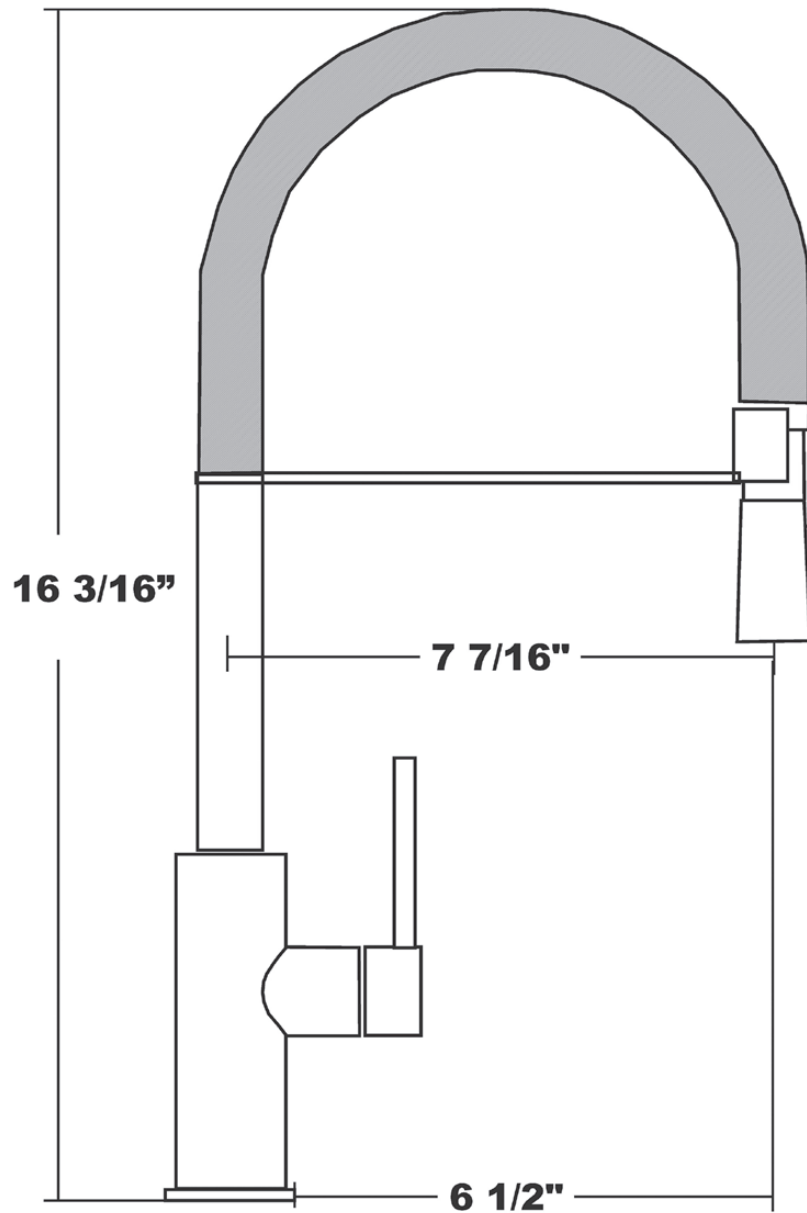

Raffaello 522015

Pull-Down, Single Handle Kitchen Faucet

STAINLESS
STEEL

Key Dimensions:

- 7-7/16" Spout Projection
- 16-3/16" Spout Overall Height
- 6-1/2" Spout Clearance
- 2" Base
- 1-15/16" Maximum Counter Thickness

THE NEW
CONCINNITY

Concinnity Faucet
770 Central Boulevard
Carlstadt, NJ 07072

Phone: (866) 894-4377
Fax: (201) 896-9190
Email: sales@concinnityfaucet.com

www.concinnityfaucet.com