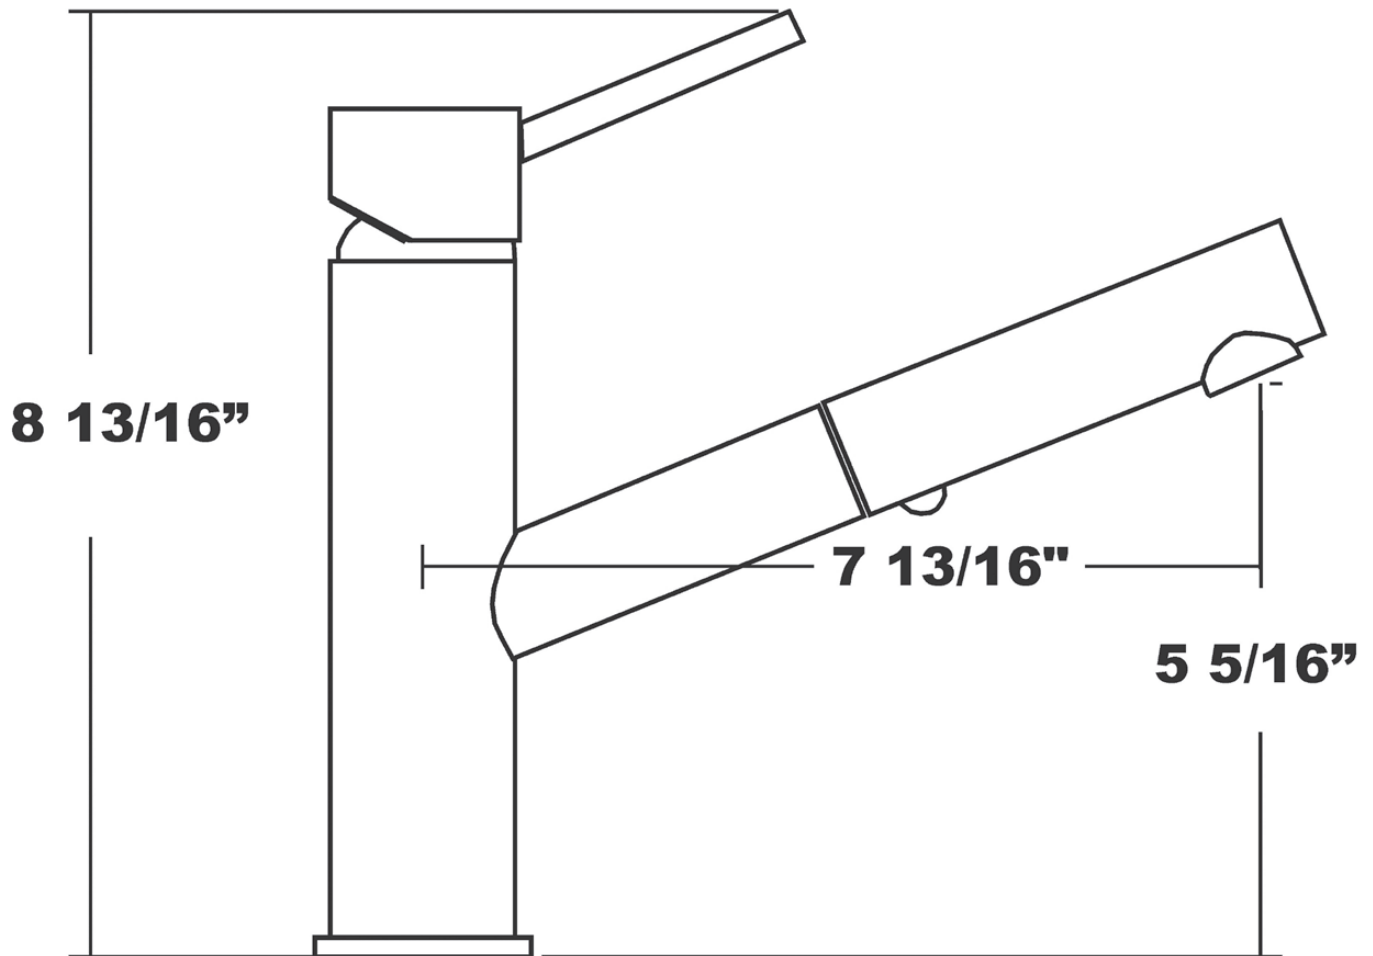

Modica 522000

Pull-Out, Single Handle Kitchen Faucet

STAINLESS
STEEL

Key Dimensions:

- 7-13/16" Spout Projection
- 8-13/16" Overall Height
- 5-5/16" Spout Clearance
- 1-3/4" Base
- 1-11/32" Maximum Counter Thickness

THE NEW
CONCINNITY

Concinnity Faucet
770 Central Boulevard
Carlstadt, NJ 07072

Phone: (866) 894-4377
Fax: (201) 896-9190
Email: sales@concinnityfaucet.com

www.concinnityfaucet.com