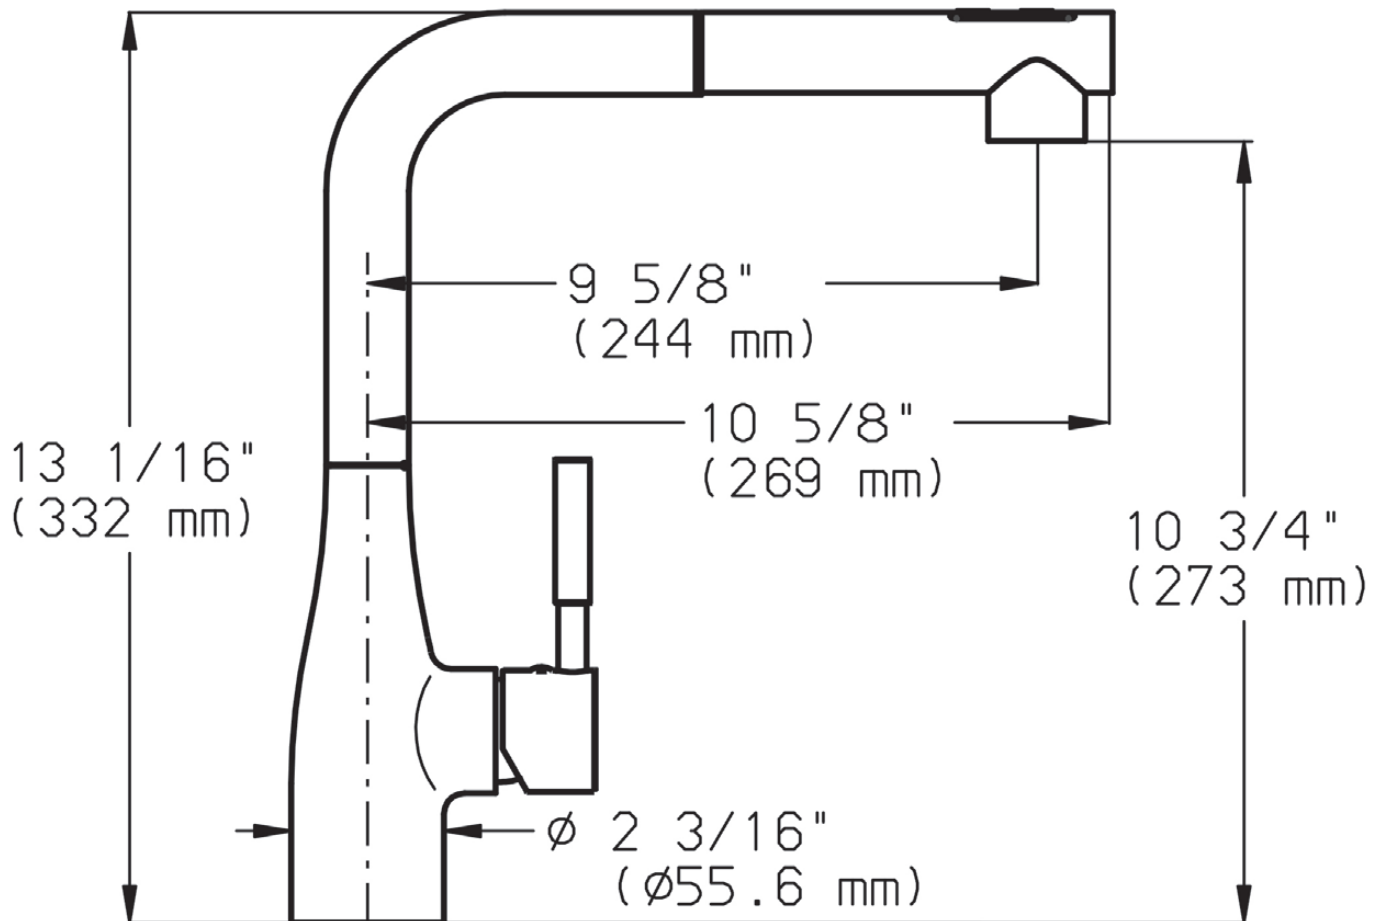

Morena 500210

Pull-Out, Single Handle Kitchen Faucet

Key Dimensions:

- 10-5/8" Spout Projection
- 13-1/16" Spout Height Overall
- 10-3/4" Spout Clearance
- 9-5/8" Aerator Center
- 2-3/16" Base
- 19" Maximum Supply Length
- 2-1/2" Maximum Counter Thickness

THE NEW
CONCINNITY

Concinnity Faucet
770 Central Boulevard
Carlstadt, NJ 07072

Phone: (866) 894-4377
Fax: (201) 896-9190
Email: sales@concinnityfaucet.com

www.concinnityfaucet.com