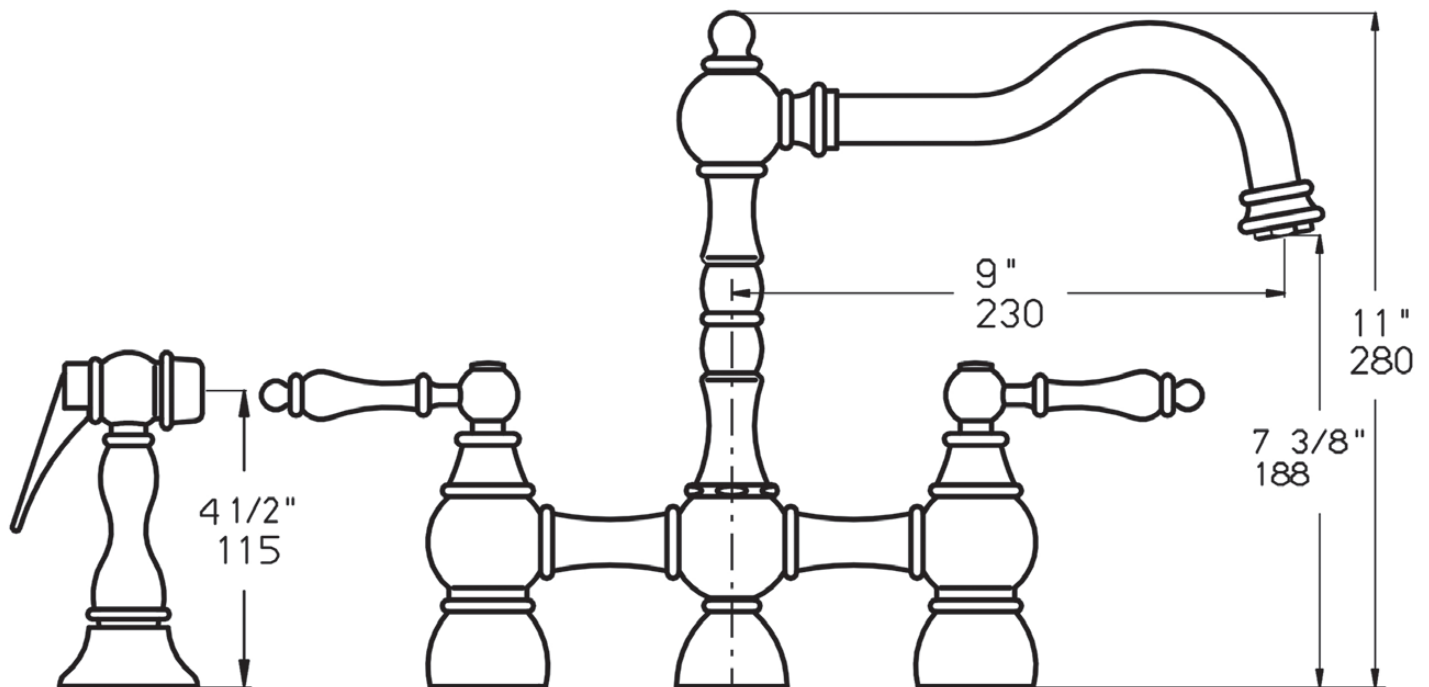

Sturbridge 500440

Two Handle Bridge Kitchen Faucet with Side Spray

Key Dimensions:

- 9" Spout Projection
- 11" Spout Height Overall
- 7-3/8" Spout Clearance
- 4-1/2" Spray Head Height
- 8" On Center 3 Hole
- 1-7/8" Handle Height
- 2-1/2" Maximum Counter Thickness

THE NEW
CONCINNITY

Concinnity Faucet
770 Central Boulevard
Carlstadt, NJ 07072

Phone: (866) 894-4377
Fax: (201) 896-9190
Email: sales@concinnityfaucet.com

www.concinnityfaucet.com