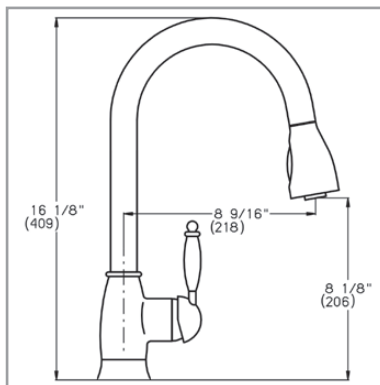

<u>Available Finishes</u>	<u>Model #</u>
Polished Chrome	500400-PCH
Satin Nickel	500400-SNI
Oil Rubbed Bronze	500400-ORB

*Modern Technology,
Warm Aesthetics
of Yesteryear*

Key Dimensions:

- 8-9/16" Spout Projection
 - 16-1/8" Spout Height Overall
 - 8-1/8" Spout Clearance
- (See reverse for drawing details.)