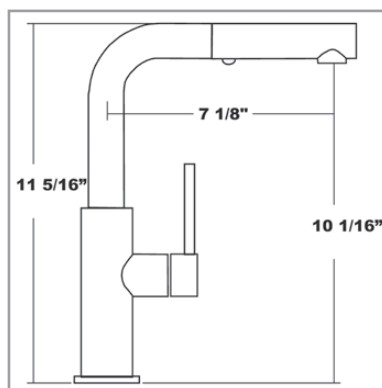

<u>Available Finishes</u>	<u>Model #</u>
Natural Stainless	522010-NST
Polished Stainless	522010-PST

*State of the Art
Euro Designs*

Key Dimensions:

- 7-1/8" Spout Projection
 - 11-5/16" Spout Overall Height
 - 10-1/16" Spout Clearance
- (See reverse for drawing details.)