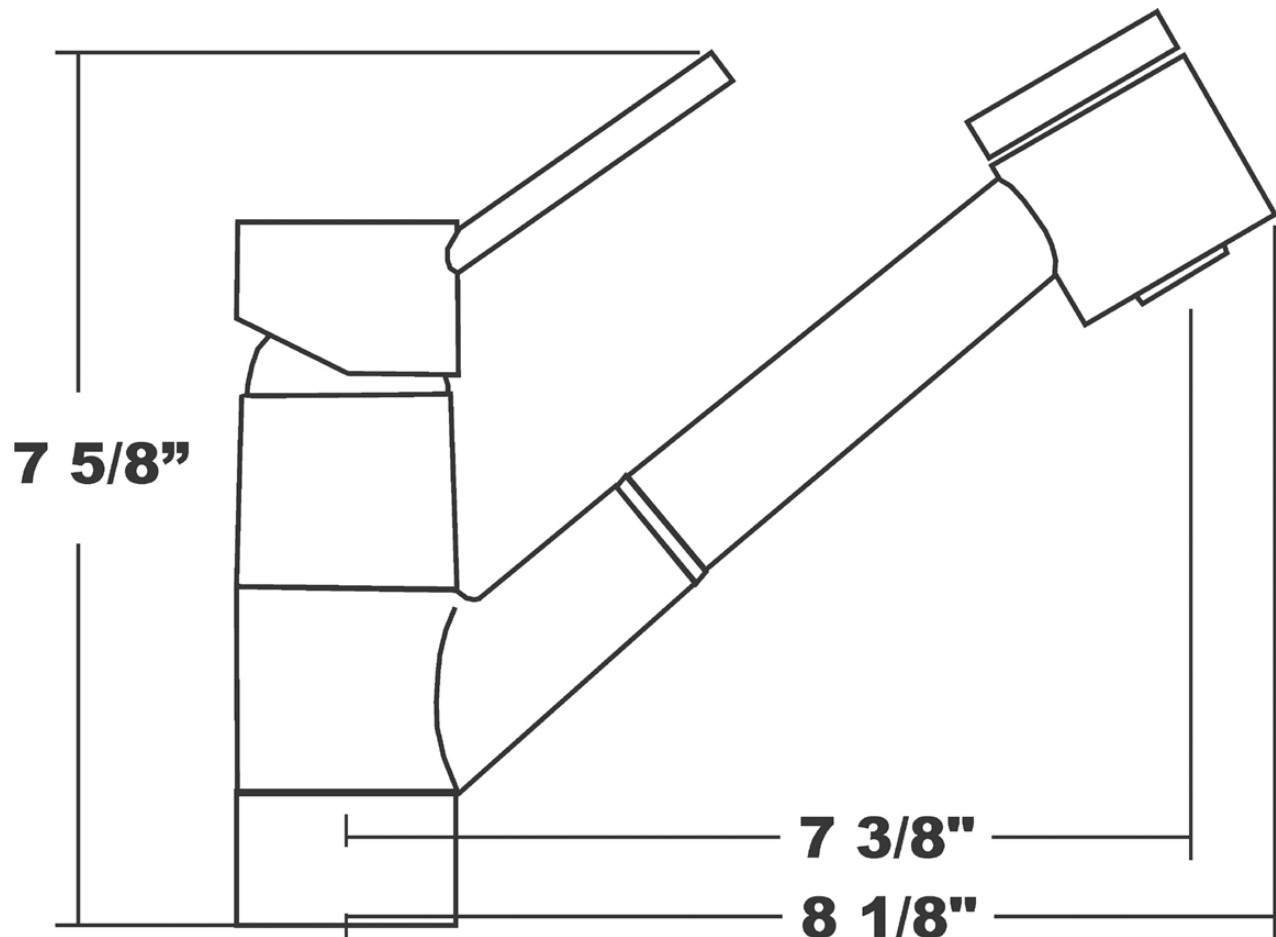

Amora 510101

Pull-Out, Single Handle Kitchen Faucet

Key Dimensions:

- 8-1/8" Spout Projection
- 7-3/8" Spout Clearance
- 7-5/8" Handle Height
- 2-1/8" Base
- 19" Maximum Supply Length
- 2-1/4" Maximum Counter Thickness

THE NEW
CONCINNITY

Concinnity Faucet
770 Central Boulevard
Carlstadt, NJ 07072

Phone: (866) 894-4377
Fax: (201) 896-9190
Email: sales@concinnityfaucet.com

www.concinnityfaucet.com