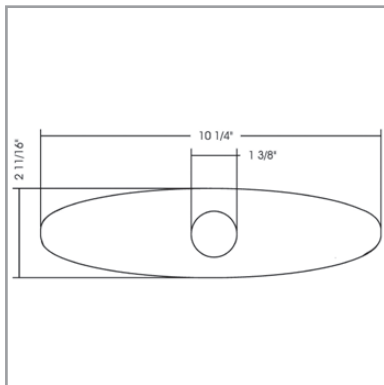

Escutcheon Deck Plate

Features:

- Brass Construction
- With Mounting Hardware
- 3 Hole Deck Plate

Key Dimensions:

- 10-1/4" Wide
- 2-11/16" Deep
- 1/4" Thick
- 1-3/8" Hole

Available Finishes

- Polished Chrome
- Satin Nickel
- Oil Rubbed Bronze