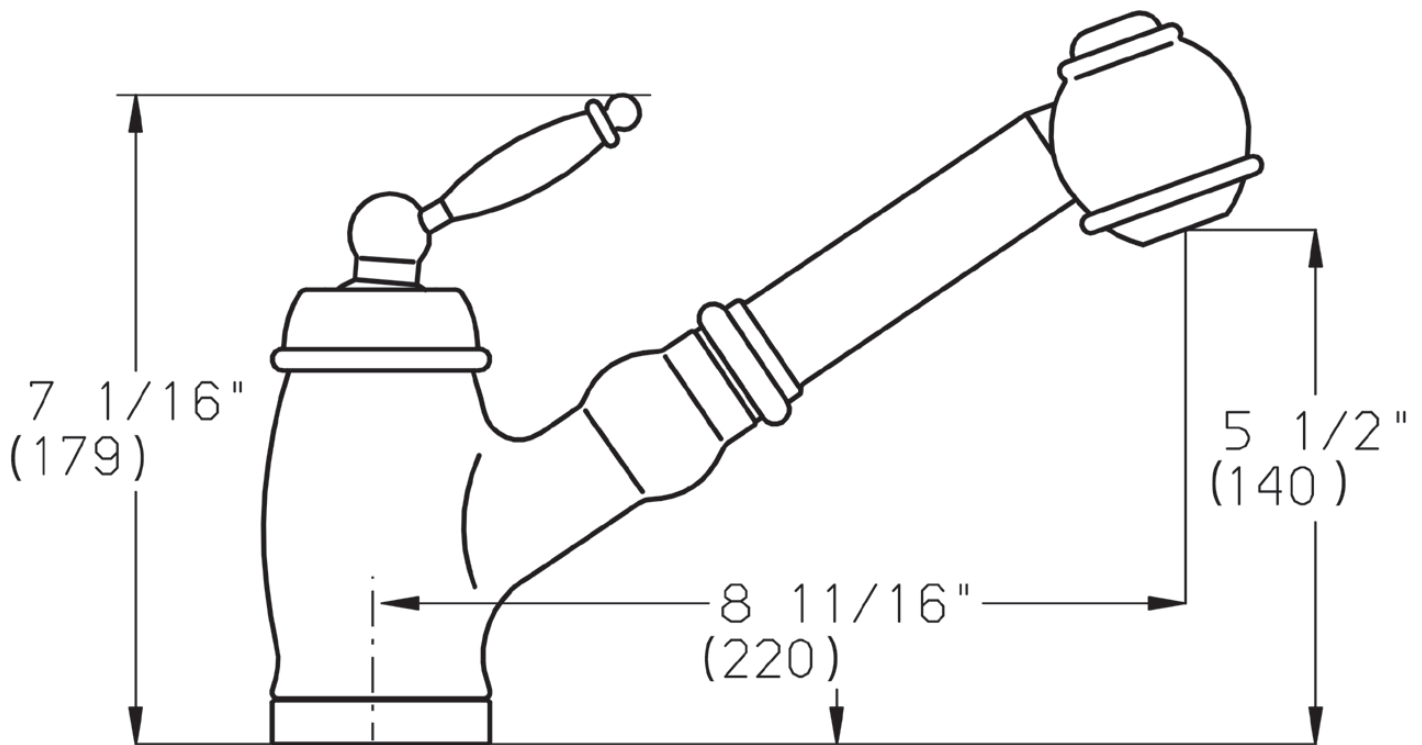

Vanderbilt 500410

Pull-Out, Single Handle Kitchen Faucet

Key Dimensions:

- 8-11/16" Spout Projection
- 7-1/16" Handle Height Overall
- 5-1/2" Spout Clearance
- 2-3/8" Base
- 19" Maximum Supply Length
- 1-1/2" Maximum Counter Thickness

THE NEW
CONCINNITY

Concinnity Faucet
770 Central Boulevard
Carlstadt, NJ 07072

Phone: (866) 894-4377
Fax: (201) 896-9190
Email: sales@concinnityfaucet.com

www.concinnityfaucet.com