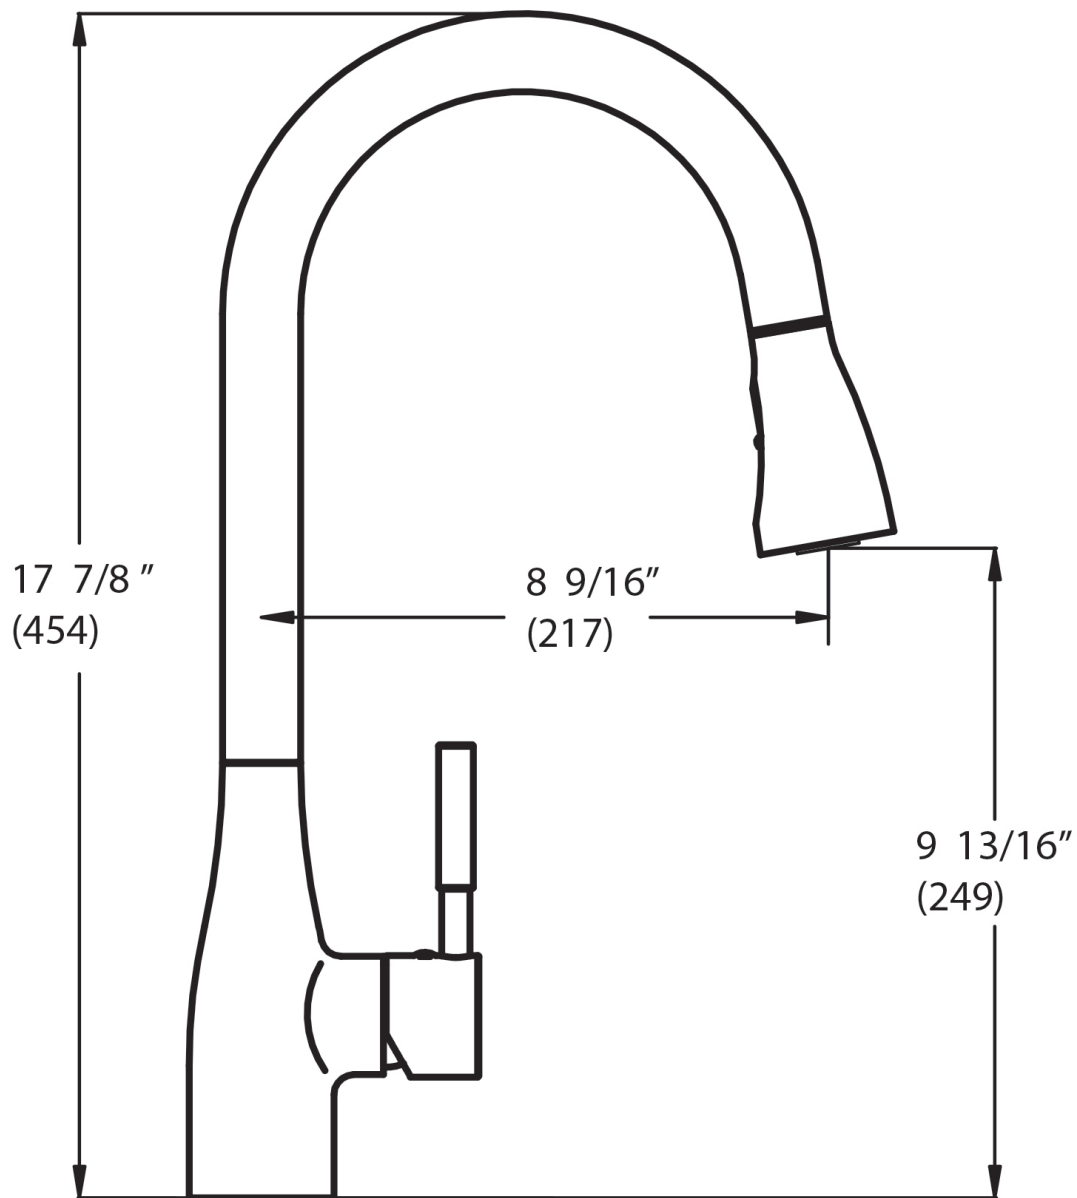

Cherbourg 500110

Pull-Down, Single Handle Kitchen Faucet

Key Dimensions:

- 8-9/16" Spout Projection
- 17-7/8" Spout Height Overall
- 9-13/16" Spout Clearance
- 2-3/16" Base
- 19" Maximum Supply Length
- 2-1/4" Maximum Counter Thickness

THE NEW
CONCINNITY

Concinnity Faucet
770 Central Boulevard
Carlstadt, NJ 07072

Phone: (866) 894-4377
Fax: (201) 896-9190
Email: sales@concinnityfaucet.com

www.concinnityfaucet.com