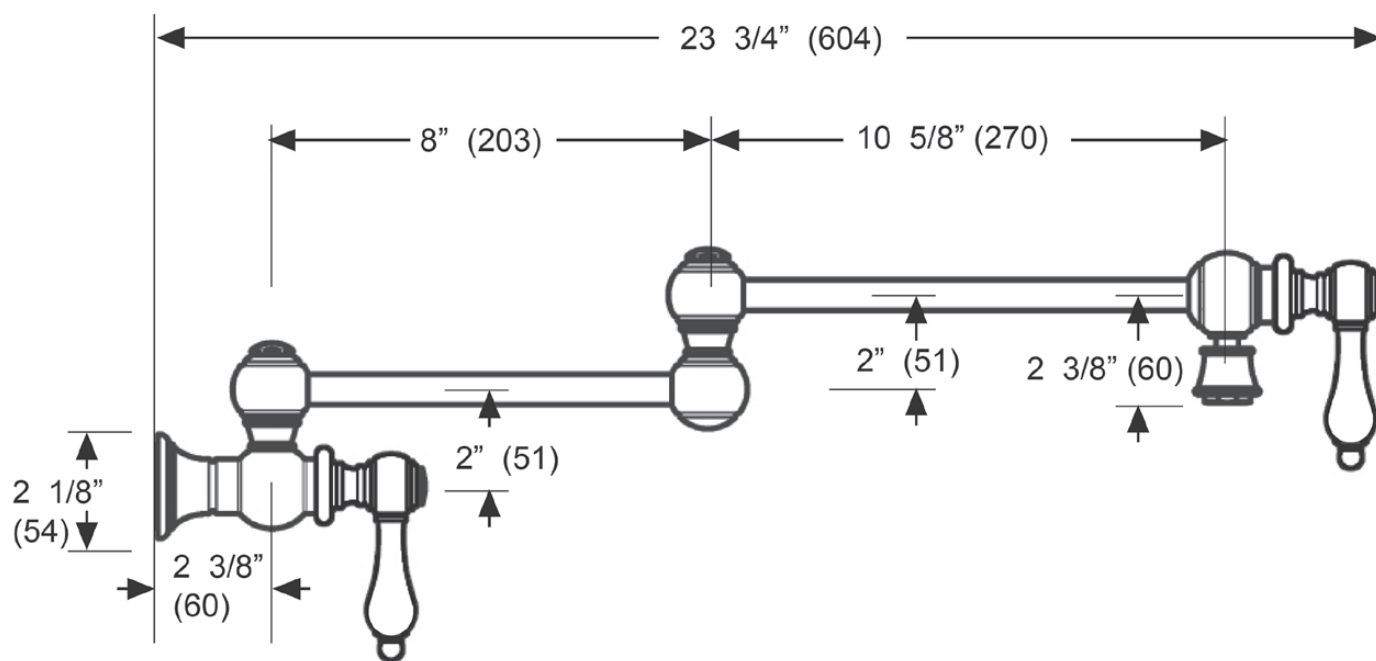

Gettysburg 500700

Pot Filler

Key Dimensions:

- 23-3/4" Spout Projection
- 8" Back Spout Arm
- 10-5/8" Front Arm
- 2-1/8" Base
- 1/2" Female Pipe Inlet
- 4" Rise From Inlet
- 2-3/8" Drop From Aerator

THE NEW
CONCINNITY

Concinnity Faucet
770 Central Boulevard
Carlstadt, NJ 07072

Phone: (866) 894-4377
Fax: (201) 896-9190
Email: sales@concinnityfaucet.com

www.concinnityfaucet.com