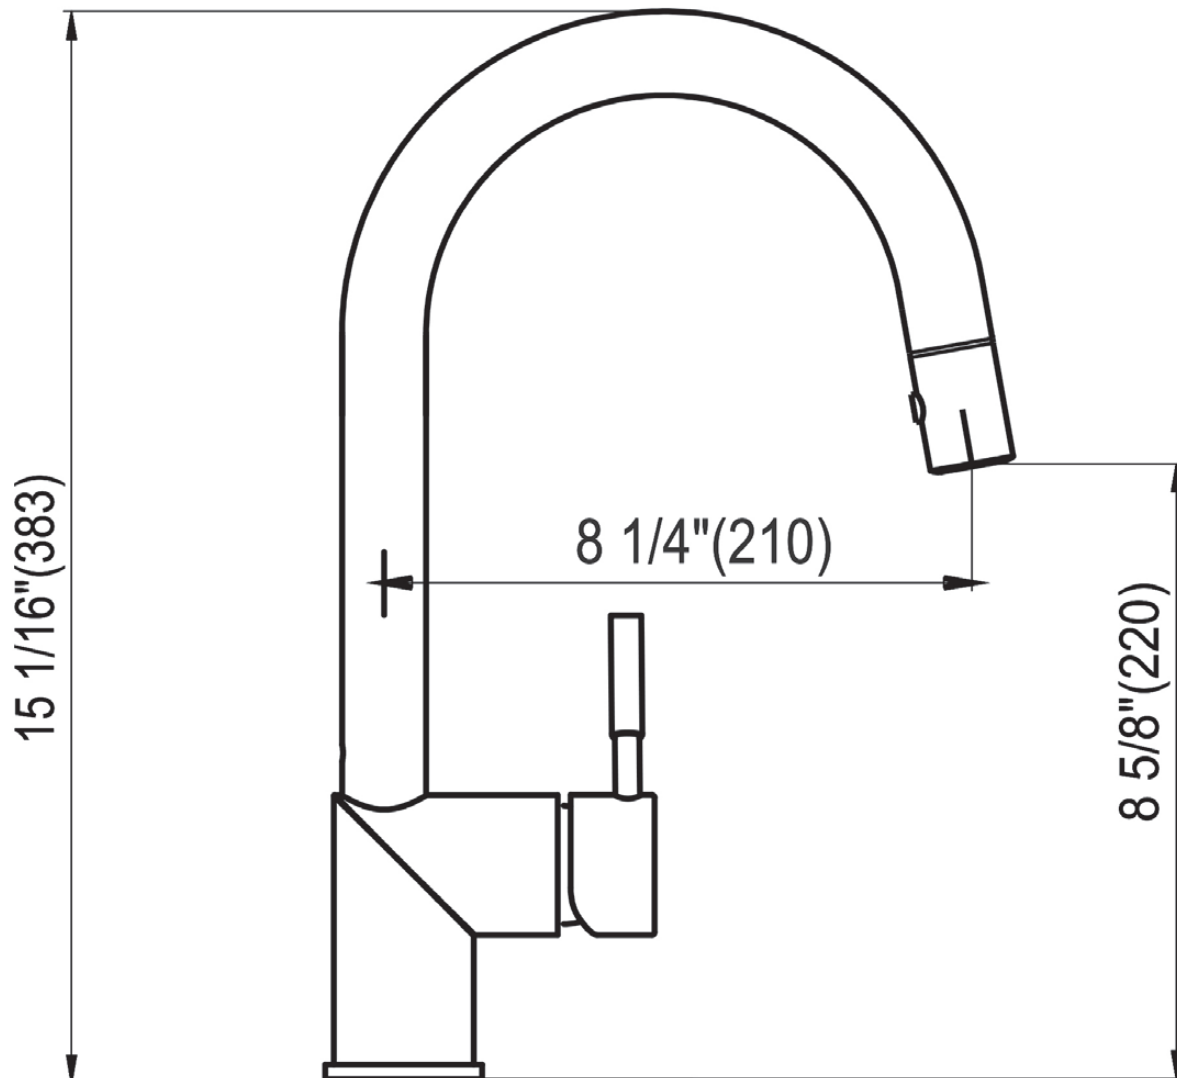

Dansk 500100

Pull-Down, Single Handle Kitchen Faucet

Key Dimensions:

- 8-1/4" Spout Projection
- 15-1/16" Spout Height Overall
- 8-5/8" Spout Clearance
- 2-3/16" Base
- 18" Maximum Supply Length
- 2-1/4" Maximum Counter Thickness

THE NEW
CONCINNITY

Concinnity Faucet
770 Central Boulevard
Carlstadt, NJ 07072

Phone: (866) 894-4377
Fax: (201) 896-9190
Email: sales@concinnityfaucet.com

www.concinnityfaucet.com