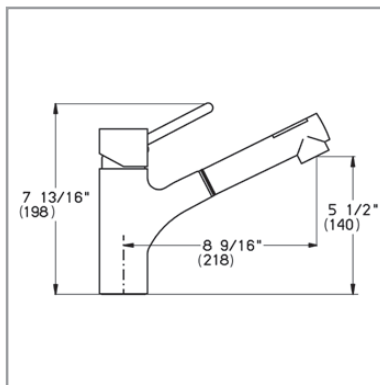

Pull-Out, Single Handle Kitchen Faucet

Features:

- Brass Construction
- 130 Degree Spout Rotation
- Dual Function Pull-Out Spray, with Push Button Spray Mode
- Ceramic Disc Cartridge
- Maximum Flow Rate: 1.75 GPM
- Single Hole Installation
- 8" Escutcheon Cover Plate Available (PN # 520000, specify finish)

<u>Available Finishes</u>	<u>Model #</u>
Polished Chrome	500370-PCH
Satin Nickel	500370-SNI
Oil Rubbed Bronze	500370-ORB

State of the Art Euro Designs

Key Dimensions:

- 7-13/16" Overall Height
- 8-9/16" Spout Projection
- 5-1/2" Spout Clearance