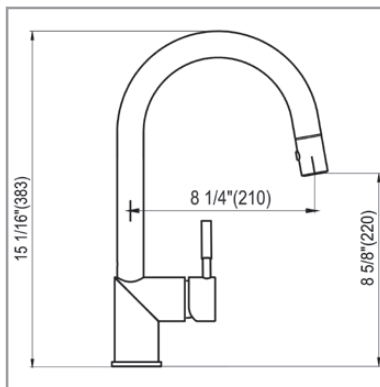

Key Dimensions:

- 8-1/4" Spout Projection
  - 15-1/16" Spout Height Overall
  - 8-5/8" Spout Clearance
2. (See reverse for drawing details.)

THE NEW
CONCINNITY

Concinnity Faucet
770 Central Boulevard
Carlstadt, NJ 07072

Phone: (866) 894-4377
Fax: (201) 896-9190
Email: sales@concinnityfaucet.com

www.concinnityfaucet.com