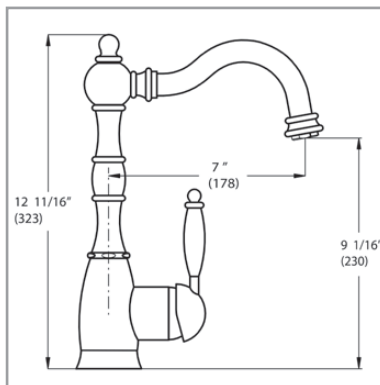

<u>Available Finishes</u>	<u>Model #</u>
Polished Chrome	500410-PCH
Satin Nickel	500410-SNI
Oil Rubbed Bronze	500410-ORB

*Modern Technology,
Warm Aesthetics
of Yesteryear*

Key Dimensions:

- 8-11/16" Spout Projection
 - 7-1/16" Handle Height Overall
 - 5-1/2" Spout Clearance
- (See reverse for drawing details.)

Phone: (866) 894-4377
Fax: (201) 896-9190
Email: sales@concinnityfaucet.com

www.concinnityfaucet.com

Hermitage

Traditional

500510

Single Handle
Bar/Vegetable Faucet

Features:

- Brass Construction
- 360 Degree Spout Rotation
- Ceramic Disc Cartridge
- Maximum Flow Rate: 1.75 GPM
- Single Hole Installation
- 8" Escutcheon Cover Plate Available (PN # 520000, specify finish)

<u>Available Finishes</u>	<u>Model #</u>
Polished Chrome	500510-PCH
Satin Nickel	500510-SNI
Oil Rubbed Bronze	500510-ORB

*Modern Technology,
Warm Aesthetics
of Yesteryear*

Key Dimensions:

- 7" Spout Projection
 - 12-11/16" Spout Height Overall
 - 9-1/16" Spout Clearance
- (See reverse for drawing details.)