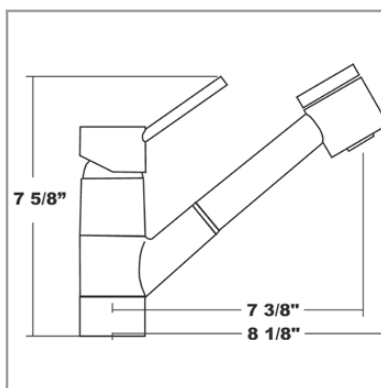

<u>Available Finishes</u>	<u>Model #</u>
Polished Chrome	510101-PCH
Satin Nickel	510101-SNI
Oil Rubbed Bronze	510101-ORB

State of the Art Euro Designs

Key Dimensions:

- 8-1/8" Spout Projection
- 7-3/8" Spout Clearance
- 7-5/8" Handle Height