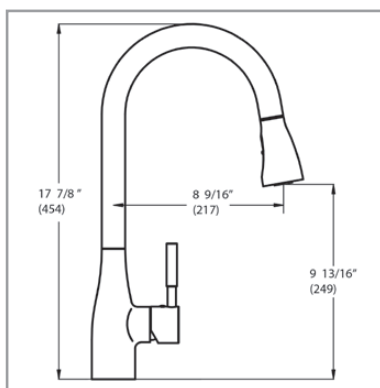

Key Dimensions:

- 8-11/16" Spout Projection
- 6-1/2" Handle Height Overall
- 5-5/16" Spout Clearance
- 2" Base
- 18" Maximum Supply Length
- 7-1/4" Spout Height Overall
- 2" Maximum Counter Thickness

THE NEW
CONCINNITY

<u>Available Finishes</u>	<u>Model #</u>
Polished Chrome	500110-PCH
Satin Nickel	500110-SNI
Oil Rubbed Bronze	500110-ORB

*Contemporary
in Spirit, with
Warm Ambiance*

Key Dimensions:

- 8-9/16" Spout Projection
 - 17-7/8" Spout Height Overall
 - 9-13/16" Spout Clearance
- (See reverse for drawing details.)