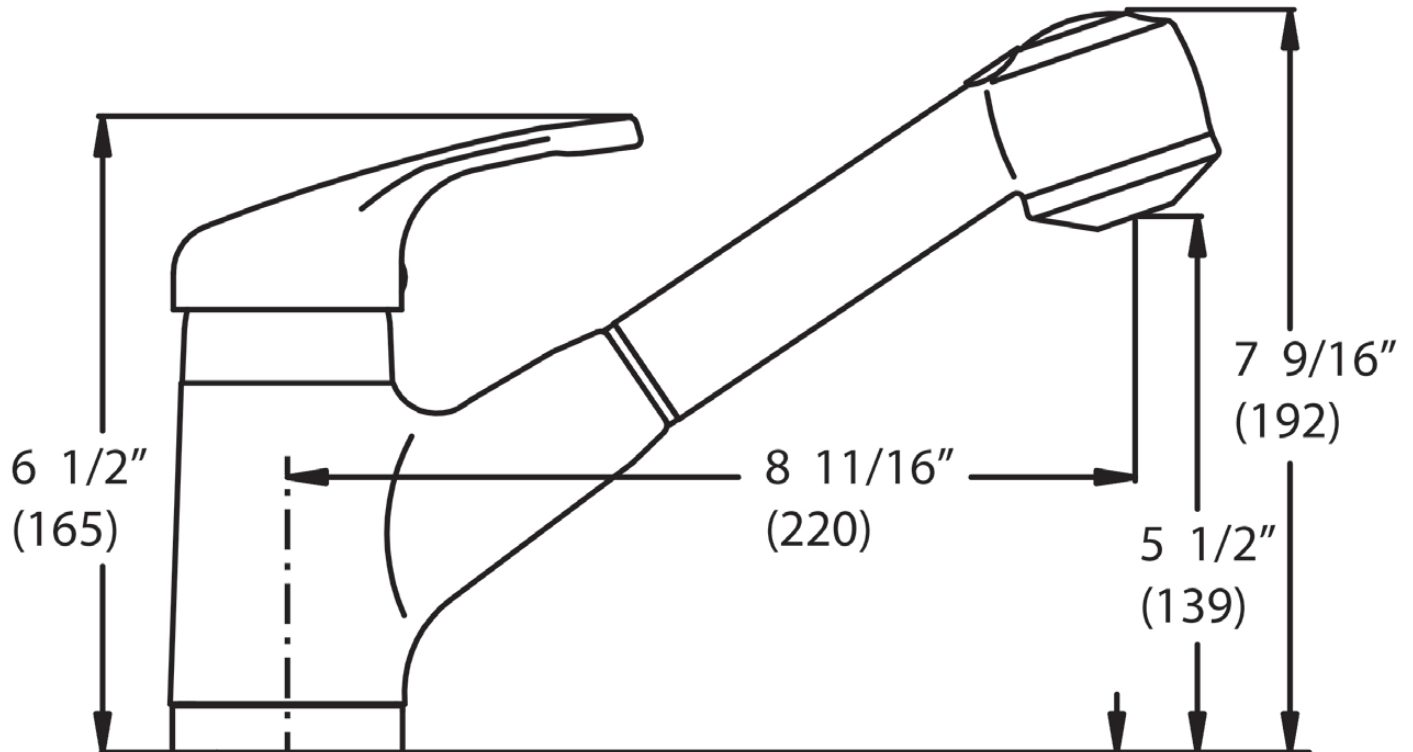

Antilles 500300

Pull-Out, Single Handle Kitchen Faucet

Key Dimensions:

- 8-11/16" Spout Projection
- 7-9/16" Spout Height Overall
- 5-1/2" Spout Clearance
- 6-1/2" Handle Height
- 2-5/16" Base
- 19" Maximum Supply Length
- 1-1/4" Maximum Counter Thickness

THE NEW
CONCINNITY

Concinnity Faucet
770 Central Boulevard
Carlstadt, NJ 07072

Phone: (866) 894-4377
Fax: (201) 896-9190
Email: sales@concinnityfaucet.com

www.concinnityfaucet.com