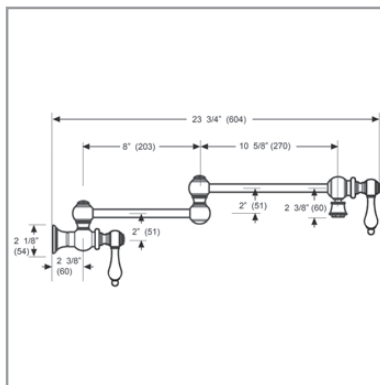

<u>Available Finishes</u>	<u>Model #</u>
Polished Chrome	500700-PCH
Satin Nickel	500700-SNI
Oil Rubbed Bronze	500700-ORB

*Modern Technology,
Warm Aesthetics
of Yesteryear*

Key Dimensions:

- 23-3/4" Spout Projection
- 8" Back Spout Arm
- 10-5/8" Front Arm