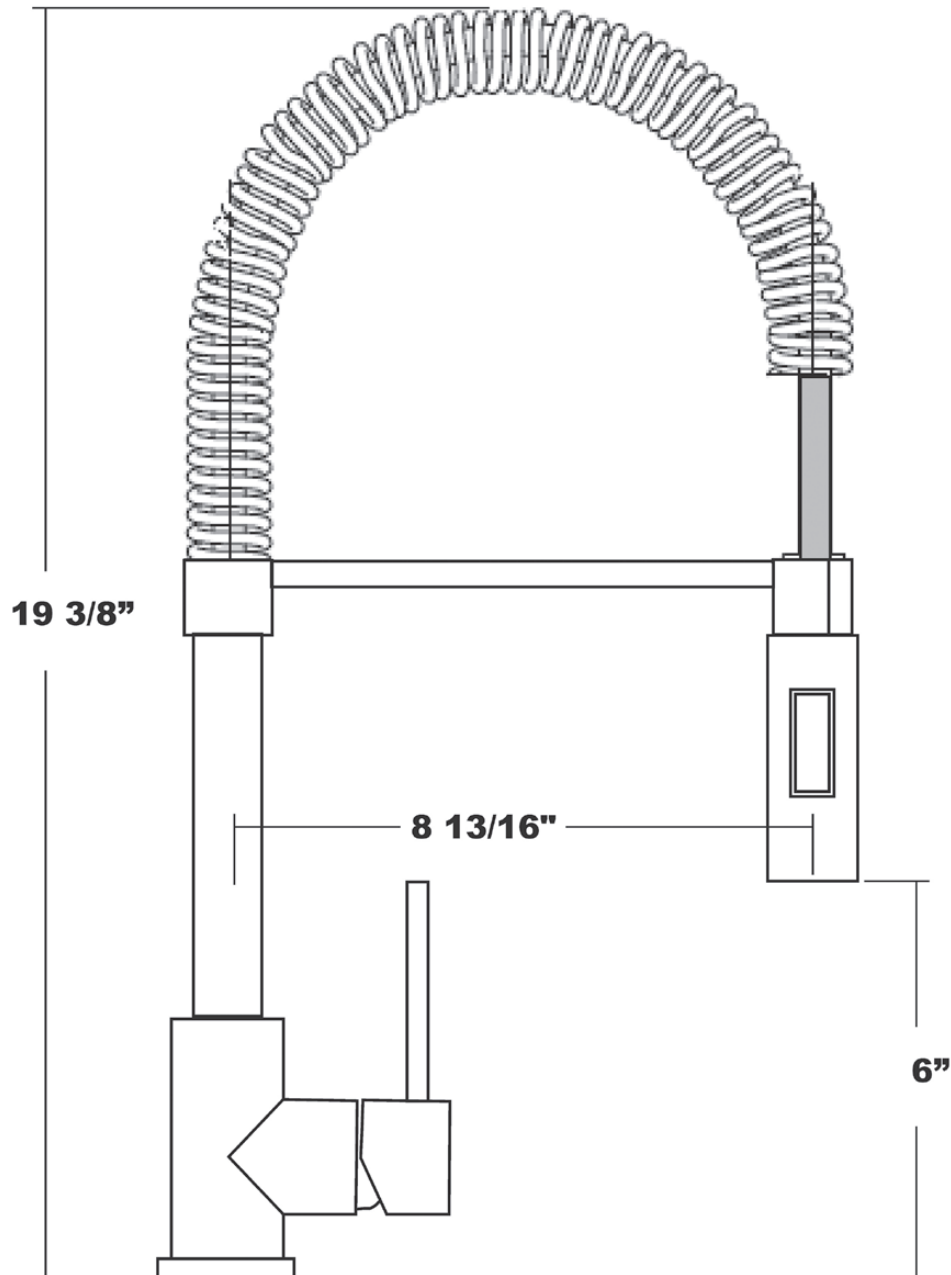

Savoia 510106

Pull-Down, Single Handle Kitchen Faucet

Key Dimensions:

- 8-13/16" Spout Projection
- 19-3/8" Spout Height Overall
- 6" Spout Clearance
- 1-5/8" Base
- 19" Maximum Supply Length
- 2" Maximum Counter Thickness

THE NEW
CONCINNITY

Concinnity Faucet
770 Central Boulevard
Carlstadt, NJ 07072

Phone: (866) 894-4377
Fax: (201) 896-9190
Email: sales@concinnityfaucet.com

www.concinnityfaucet.com