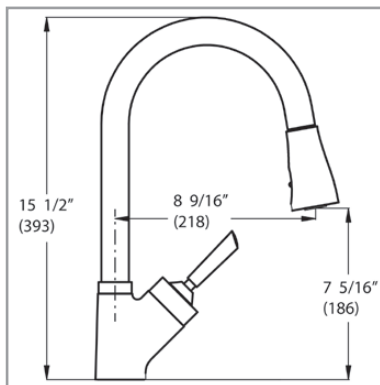

<u>Available Finishes</u>	<u>Model #</u>
Polished Chrome	500110-PCH
Satin Nickel	500110-SNI
Oil Rubbed Bronze	500110-ORB

*Contemporary
in Spirit, with
Warm Ambiance*

Key Dimensions:

- 8-9/16" Spout Projection
 - 17-7/8" Spout Height Overall
 - 9-13/16" Spout Clearance
- (See reverse for drawing details.)

Key Dimensions:

- 8-9/16" Spout Projection
- 17-7/8" Spout Height Overall
- 9-13/16" Spout Clearance
- 2-3/16" Base
- 19" Maximum Supply Length
- 2-1/4" Maximum Counter Thickness

THE NEW
CONCINNITY

Concinnity Faucet
770 Central Boulevard
Carlstadt, NJ 07072

<u>Available Finishes</u>	<u>Model #</u>
Polished Chrome	500120-PCH
Satin Nickel	500120-SNI
Oil Rubbed Bronze	500120-ORB

*Contemporary
in Spirit, with
Warm Ambiance*

Key Dimensions:

- 8-9/16" Spout Projection
 - 15-1/2" Spout Height Overall
 - 7-5/16" Spout Clearance
- (See reverse for drawing details.)