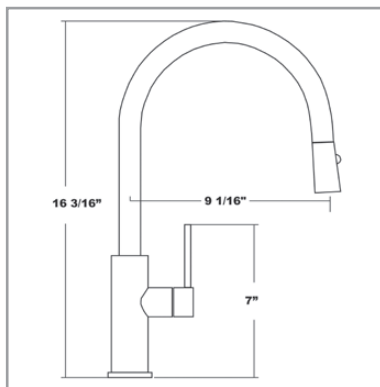

Berlin 500370

Pull-Out, Single Handle Kitchen Faucet

Key Dimensions:

- 7-13/16" Overall Height
- 8-9/16" Spout Projection
- 5-1/2" Spout Clearance
- 2-1/16" Base
- 17" Maximum Supply Length
- 2-1/4" Maximum Counter Thickness

<u>Available Finishes</u>	<u>Model #</u>
Natural Stainless	522010-NST
Polished Stainless	522010-PST

*State of the Art
Euro Designs*

Key Dimensions:

- 7-1/8" Spout Projection
 - 11-5/16" Spout Overall Height
 - 10-1/16" Spout Clearance
- (See reverse for drawing details.)

STAINLESS
STEEL

Key Dimensions:

- 7-1/8" Spout Projection
- 11-5/16" Spout Overall Height
- 10-1/16" Spout Clearance
- 2" Base
- 1-3/8" Maximum Counter Thickness

THE NEW
CONCINNITY

Concinnity Faucet
770 Central Boulevard
Carlstadt, NJ 07072

<u>Available Finishes</u>	<u>Model #</u>
Natural Stainless	522005-NST
Polished Stainless	522005-PST

State of the Art
Euro Designs

Key Dimensions:

- 9-1/16" Spout Projection
- 16-3/16" Spout Overall Height
- 7" Handle Height