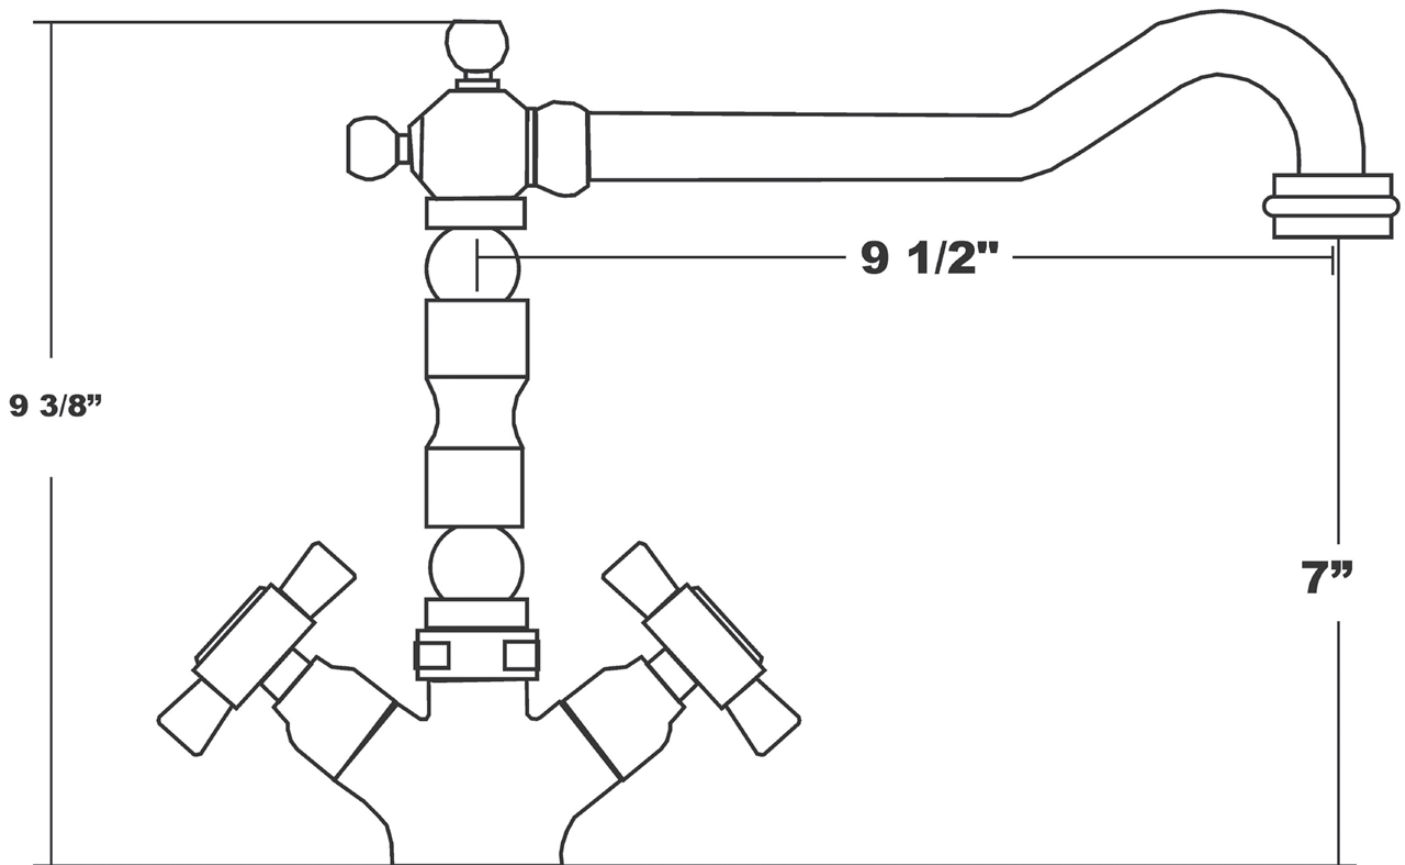

Valley Forge 510111

Single Hole Kitchen Faucet with Double Cross Handles

Key Dimensions:

- 9-1/2" Spout Projection
- 9-3/8" Spout Height Overall
- 7" Spout Clearance
- 1-5/16" Base
- 19" Maximum Supply Length
- 2" Maximum Counter Thickness

THE NEW
CONCINNITY

Concinnity Faucet
770 Central Boulevard
Carlstadt, NJ 07072

Phone: (866) 894-4377
Fax: (201) 896-9190
Email: sales@concinnityfaucet.com

www.concinnityfaucet.com