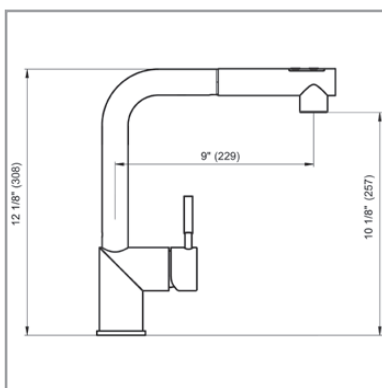

<u>Available Finishes</u>	<u>Model #</u>
Polished Chrome	500200-PCH
Satin Nickel	500200-SNI
Oil Rubbed Bronze	500200-ORB

State of the Art Euro Designs

Key Dimensions:

- 9" Spout Projection
 - 12-1/8" Spout Height Overall
 - 10-1/8" Spout Clearance
- (See reverse for drawing details.)