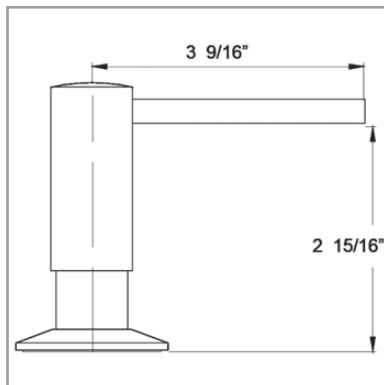

Features:

- Stainless Steel Construction
- With Mounting Hardware
- 3 Hole Deck Plate

**STAINLESS
STEEL**

Key Dimensions:

- 9-5/8" Wide
- 2-3/8" Deep
- 1/4" Thick
- 1-7/16" Hole

Available Finishes

- Natural Stainless
- Polished Stainless

Key Dimensions:

- 3-9/16" Nozzle Projection
- 2-15/16" Nozzle Height
- 3-1/8" Pump Height
- 1-3/4" Base

Available Finishes

- Polished Chrome
- Satin Nickel
- Oil Rubbed Bronze

Model

- 500610-PCH
- 500610-SNI
- 500610-ORB