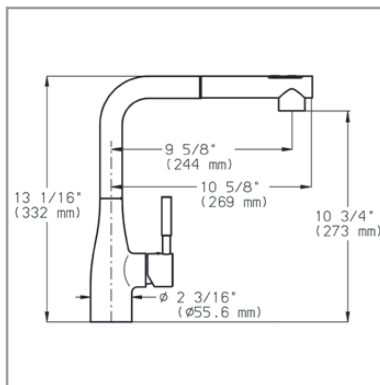

<u>Available Finishes</u>	<u>Model #</u>
Polished Chrome	500100-PCH
Satin Nickel	500100-SNI
Oil Rubbed Bronze	500100-ORB

*Contemporary
in Spirit, with
Warm Ambiance*

Key Dimensions:

- 8-1/4" Spout Projection
 - 15-1/16" Spout Height Overall
 - 8-5/8" Spout Clearance
- (See reverse for drawing details.)

<u>Available Finishes</u>	<u>Model #</u>
Polished Chrome	500210-PCH
Satin Nickel	500210-SNI
Oil Rubbed Bronze	500210-ORB

*Contemporary
in Spirit, with
Warm Ambiance*

Key Dimensions:

- 10-5/8" Spout Projection
- 13-1/16" Spout Height Overall
- 10-3/4" Spout Clearance
- 9-5/8" Aerator Center
- 2-3/16" Base