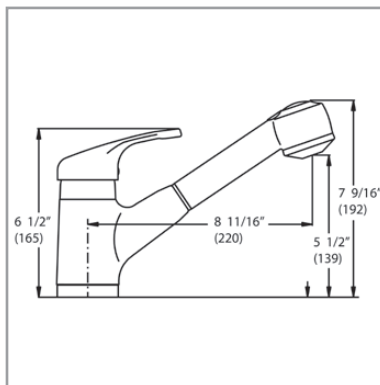

<u>Available Finishes</u>	<u>Model #</u>
Polished Chrome	500300-PCH
Satin Nickel	500300-SNI
Oil Rubbed Bronze	500300-ORB

*Contemporary
in Spirit, with
Warm Ambiance*

Key Dimensions:

- 8-11/16" Spout Projection
- 7-9/16" Spout Height Overall
- 5-1/2" Spout Clearance
- 6-1/2" Handle Height