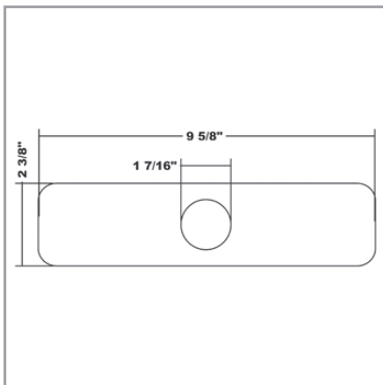

Key Dimensions:

- 10-1/4" Wide
- 2-11/16" Deep
- 1/4" Thick
- 1-3/8" Hole

Available Finishes

- Polished Chrome
- Satin Nickel
- Oil Rubbed Bronze

Model

- 520000-PCH
- 520000-SNI
- 520000-ORB

522100

Escutcheon Deck Plate

Features:

- Stainless Steel Construction
- With Mounting Hardware
- 3 Hole Deck Plate

**STAINLESS
STEEL**

Key Dimensions:

- 9-5/8" Wide
- 2-3/8" Deep
- 1/4" Thick
- 1-7/16" Hole

Available Finishes

- Natural Stainless
- Polished Stainless