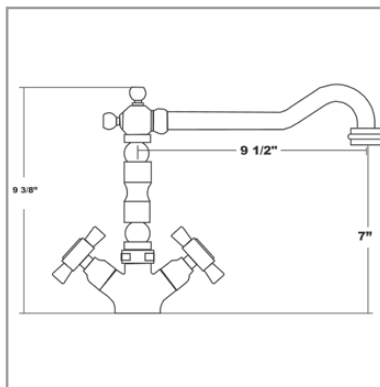

Key Dimensions:

- 9-1/2" Spout Projection
- 9-3/8" Spout Height Overall
- 7" Spout Clearance

(See reverse for drawing details.)

THE NEW
CONCINNITY

Concinnity Faucet
770 Central Boulevard
Carlstadt, NJ 07072

Phone: (866) 894-4377
Fax: (201) 896-9190
Email: sales@concinnityfaucet.com

www.concinnityfaucet.com