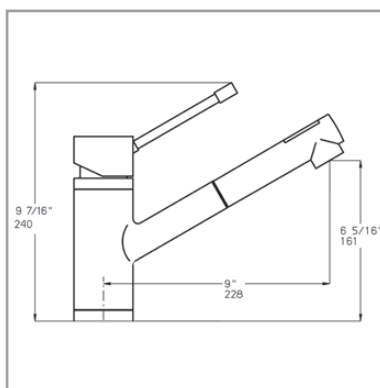

Pull-Out, Single Handle Kitchen Faucet

Features:

- Brass Construction
- 120 Degree Spout Rotation
- Dual Function Pull-Out Spray, with Push Button Spray Mode
- Ceramic Disc Cartridge
- Maximum Flow Rate: 1.75 GPM
- Single Hole Installation
- 8" Escutcheon Cover Plate Available (PN # 520000, specify finish)

<u>Available Finishes</u>	<u>Model #</u>
Polished Chrome	500360-PCH
Satin Nickel	500360-SNI
Oil Rubbed Bronze	500360-ORB

State of the Art Euro Designs

Key Dimensions:

- 9-7/16" Overall Height
 - 9" Spout Projection
 - 6-5/16" Spout Clearance
- (See reverse for drawing details.)