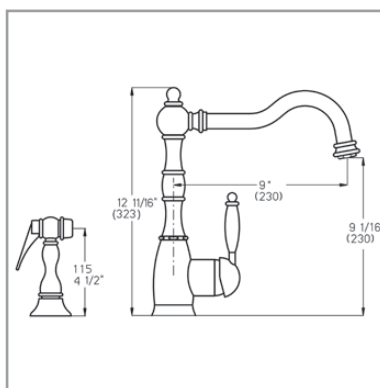

<u>Available Finishes</u>	<u>Model #</u>
Polished Chrome	500405-PCH
Satin Nickel	500405-SNI
Oil Rubbed Bronze	500405-ORB

*Modern Technology,
Warm Aesthetics
of Yesteryear*

Key Dimensions:

- 9" Spout Projection
 - 12-11/16" Spout Height Overall
 - 9-1/16" Spout Clearance
 - 4-1/2" Spray Head Height
- (See reverse for drawing details.)