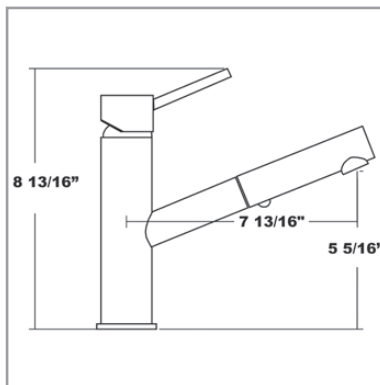

Available Finishes

Model

Natural Stainless	522000-NST
Polished Stainless	522000-PST

State of the Art Euro Designs

Key Dimensions:

- 7-13/16" Spout Projection
- 8-13/16" Overall Height
- 5-5/16" Spout Clearance