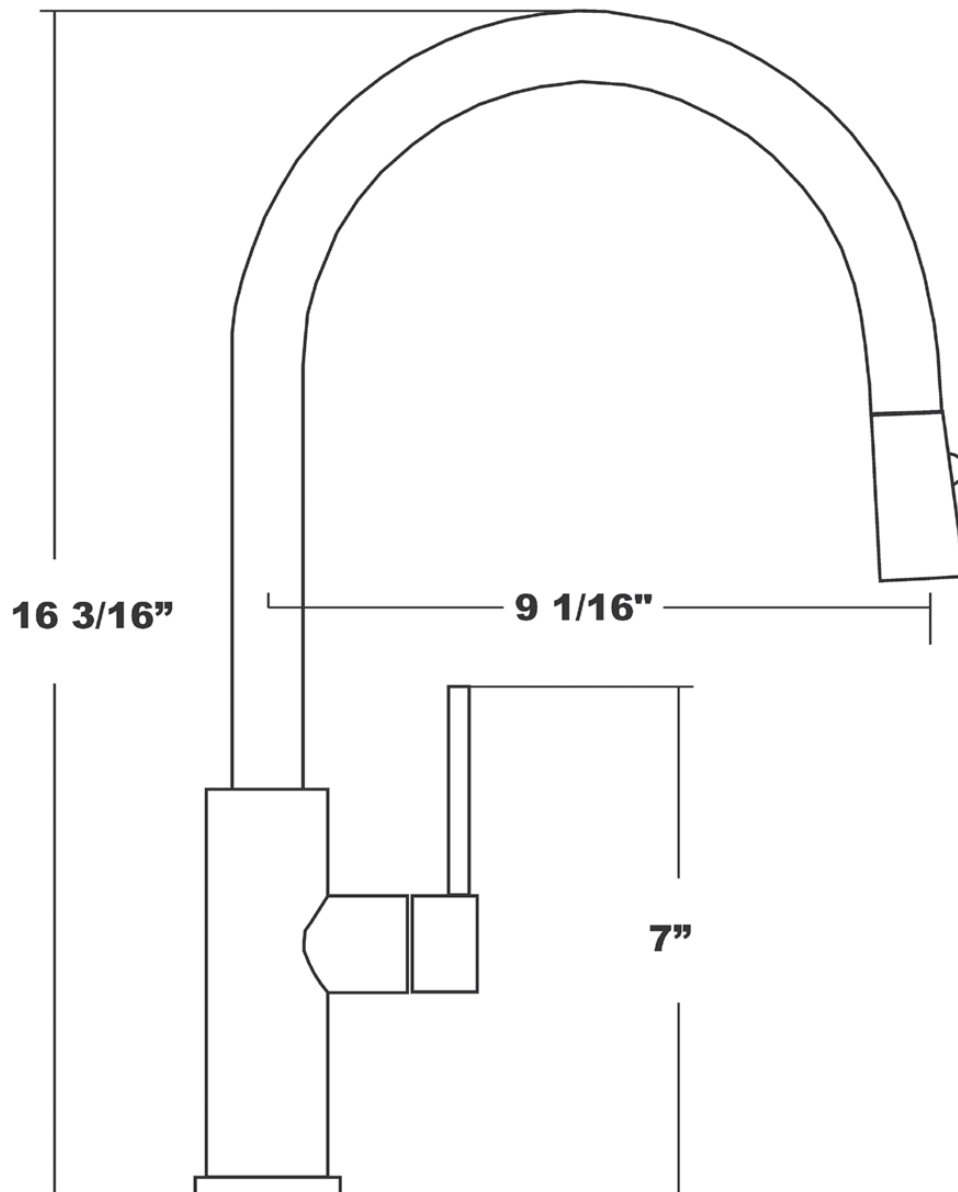

Lugano 522005

Pull-Down, Single Handle Kitchen Faucet

STAINLESS
STEEL

Key Dimensions:

- 9-1/16" Spout Projection
- 16-3/16" Spout Overall Height
- 7" Handle Height
- 2" Base
- 1-3/8" Maximum Counter Thickness

THE NEW
CONCINNITY

Concinnity Faucet
770 Central Boulevard
Carlstadt, NJ 07072

Phone: (866) 894-4377
Fax: (201) 896-9190
Email: sales@concinnityfaucet.com

www.concinnityfaucet.com