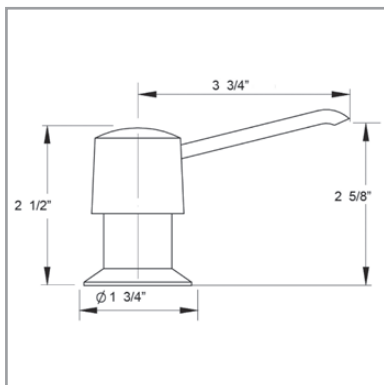

500600

Soap Dispenser

Features:

- Brass Construction
- With Mounting Hardware
- 8 oz. Bottle

Key Dimensions:

- 3-3/4" Nozzle Projection
- 2-5/8" Nozzle Height
- 2-1/2" Pump Height
- 1-3/4" Base

Available Finishes

- Polished Chrome
- Satin Nickel
- Oil Rubbed Bronze

Model

- 500600-PCH
- 500600-SNI
- 500600-ORB