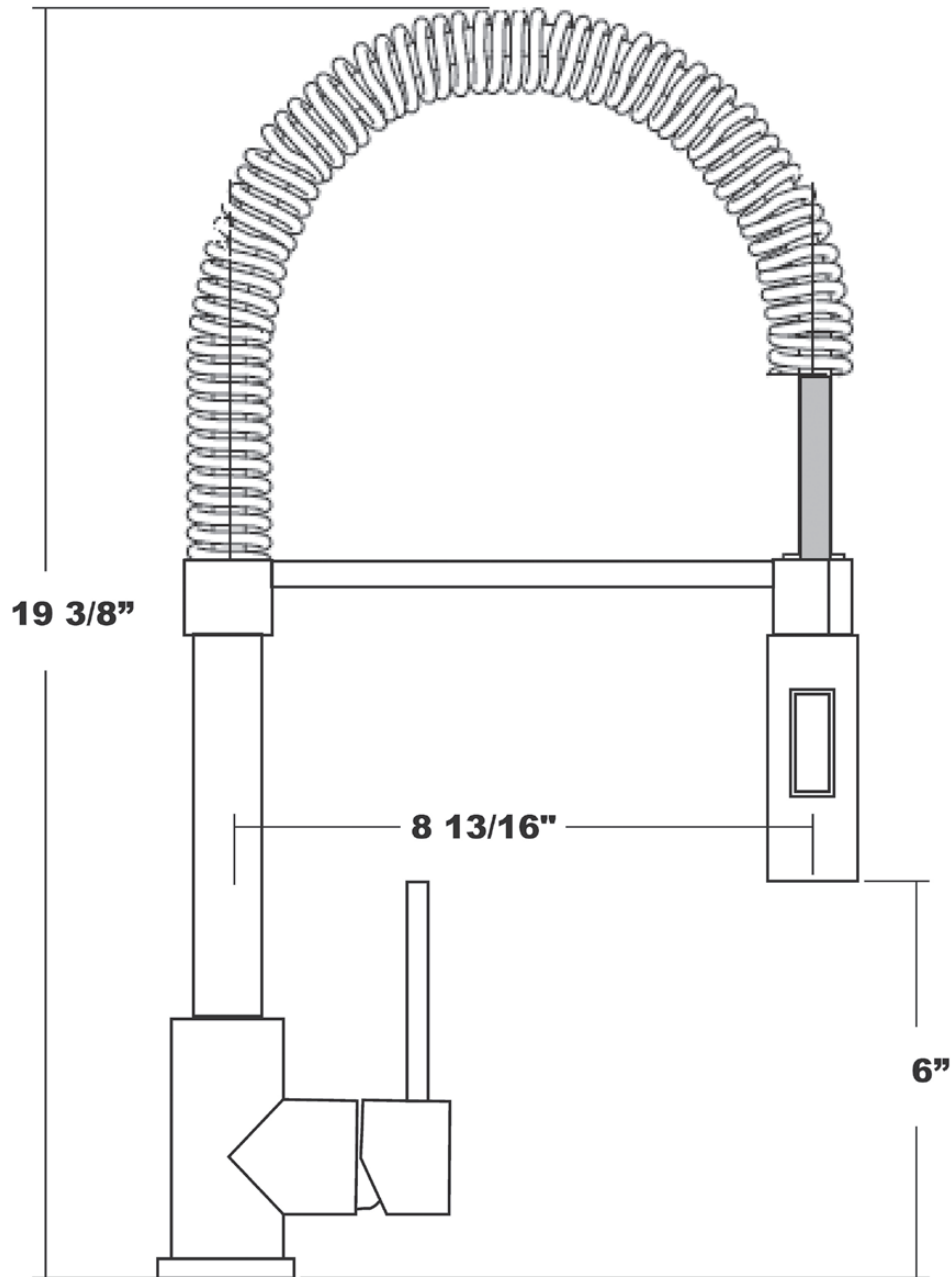

www.concinnityfaucet.com

Amora 510101

Pull-Out, Single Handle Kitchen Faucet

Key Dimensions:

- 8-1/8" Spout Projection
- 7-3/8" Spout Clearance
- 7-5/8" Handle Height
- 2-1/8" Base
- 19" Maximum Supply Length
- 2-1/4" Maximum Counter Thickness

- 8-13/16" Spout Projection
- 19-3/8" Spout Height Overall
- 6" Spout Clearance

(See reverse for drawing details.)

THE NEW
CONCINNITY

Concinnity Faucet
770 Central Boulevard
Carlstadt, NJ 07072

Phone: (866) 894-4377
Fax: (201) 896-9190
Email: sales@concinnityfaucet.com

www.concinnityfaucet.com

Savoia 510106

Pull-Down, Single Handle Kitchen Faucet

Key Dimensions:

- 8-13/16" Spout Projection
- 19-3/8" Spout Height Overall
- 6" Spout Clearance
- 1-5/8" Base
- 19" Maximum Supply Length
- 2" Maximum Counter Thickness