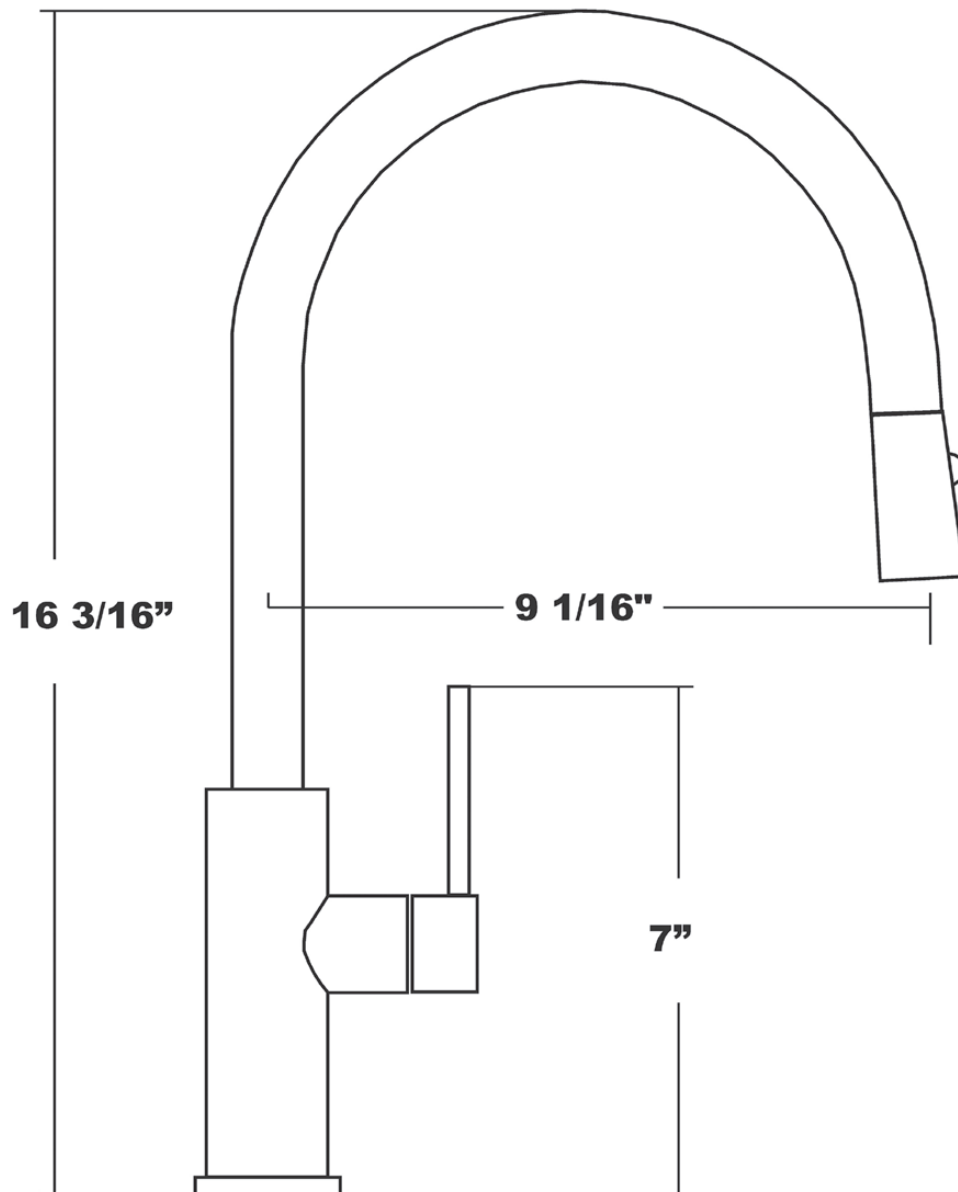

Available Finishes

Model

| | |
|--------------------|------------|
| Natural Stainless | 522005-NST |
| Polished Stainless | 522005-PST |

State of the Art
Euro Designs

Key Dimensions:

- 9-1/16" Spout Projection
- 16-3/16" Spout Overall Height
- 7" Handle Height

Lugano 522005

Pull-Down, Single Handle Kitchen Faucet

STAINLESS
STEEL

Key Dimensions:

- 9-1/16" Spout Projection
- 16-3/16" Spout Overall Height
- 7" Handle Height
- 2" Base
- 1-3/8" Maximum Counter Thickness

Available Finishes

Natural Stainless

Model

522020-NST

State of the Art
Euro Designs

Key Dimensions:

- 8-3/4" Spout Projection
- 19-1/8" Spout Overall Height
- 9" Spout Clearance

(See reverse for drawing details.)