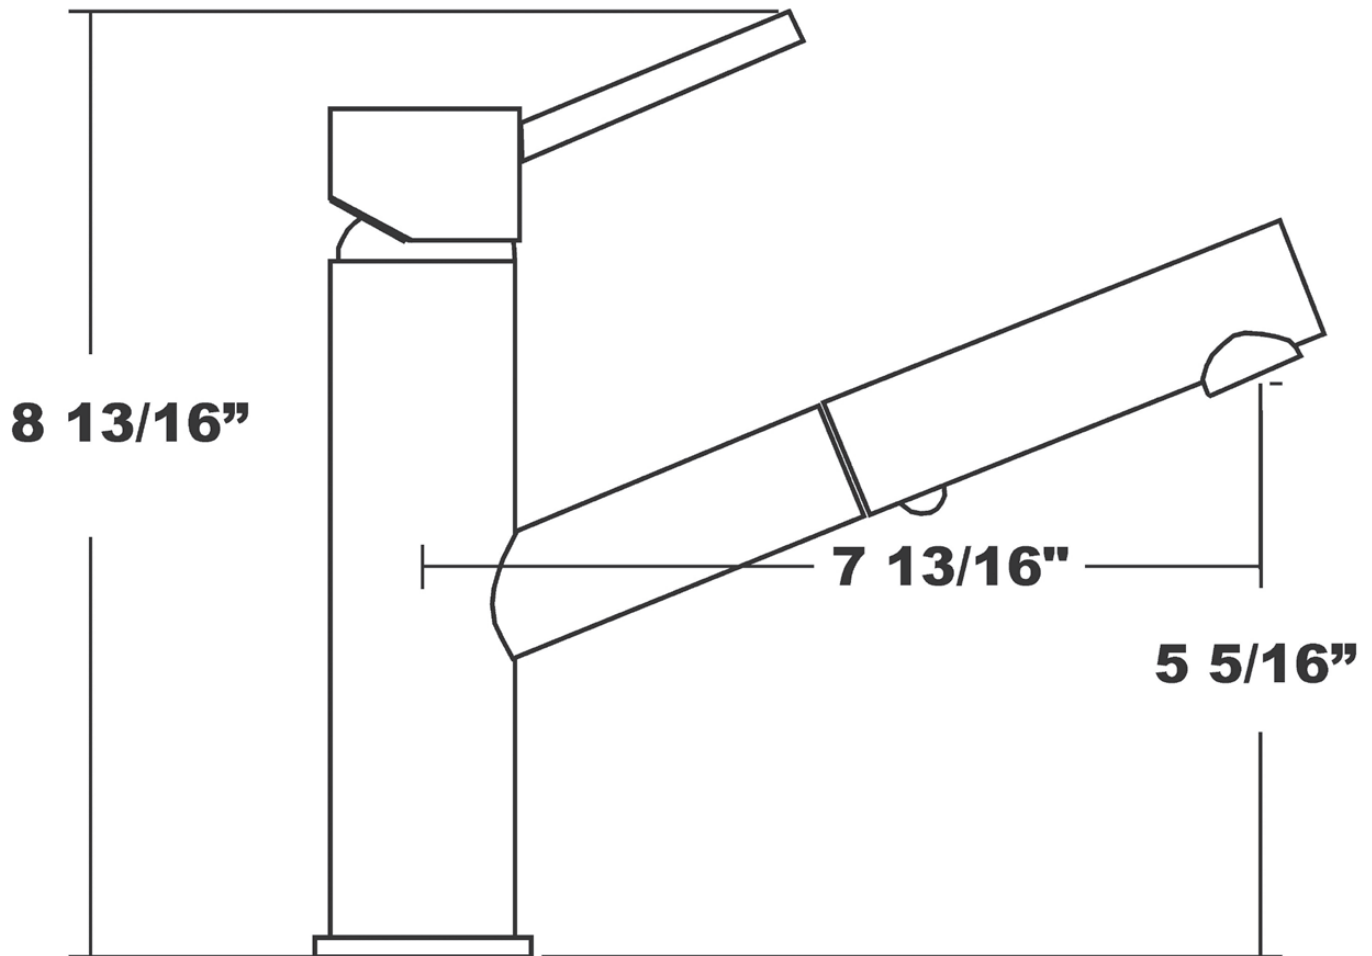

Modica 522000

Pull-Out, Single Handle Kitchen Faucet

STAINLESS
STEEL

Key Dimensions:

- 7-13/16" Spout Projection
- 8-13/16" Overall Height
- 5-5/16" Spout Clearance
- 1-3/4" Base
- 1-11/32" Maximum Counter Thickness

THE NEW
CONCINNITY

Concinnity Faucet
770 Central Boulevard
Carlstadt, NJ 07072

Phone: (866) 894-4377
Fax: (201) 896-9190
Email: sales@concinnityfaucet.com

www.concinnityfaucet.com