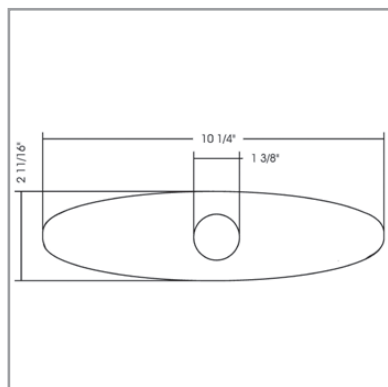

Available Finishes

Natural Stainless

Model

522015-NST

State of the Art
Euro Designs

Key Dimensions:

- 7-7/16" Spout Projection
 - 16-3/16" Spout Overall Height
 - 6-1/2" Spout Clearance
- (See reverse for drawing details.)

STAINLESS
STEEL

Key Dimensions:

- 7-7/16" Spout Projection
- 16-3/16" Spout Overall Height
- 6-1/2" Spout Clearance
- 2" Base
- 1-15/16" Maximum Counter Thickness

THE NEW
CONCINNITY

Concinnity Faucet
770 Central Boulevard
Carlstadt, NJ 07072

Phone: (866) 894-4377
Fax: (201) 896-9190
Email: sales@concinnityfaucet.com

www.concinnityfaucet.com

Accessories

Contemporary

520000

Escutcheon Deck Plate

Features:

- Brass Construction
- With Mounting Hardware
- 3 Hole Deck Plate

Key Dimensions:

- 10-1/4" Wide
- 2-11/16" Deep
- 1/4" Thick
- 1-3/8" Hole

Available Finishes

- Polished Chrome
- Satin Nickel
- Oil Rubbed Bronze

Model

- 520000-PCH
- 520000-SNI
- 520000-ORB

522100

Escutcheon Deck Plate