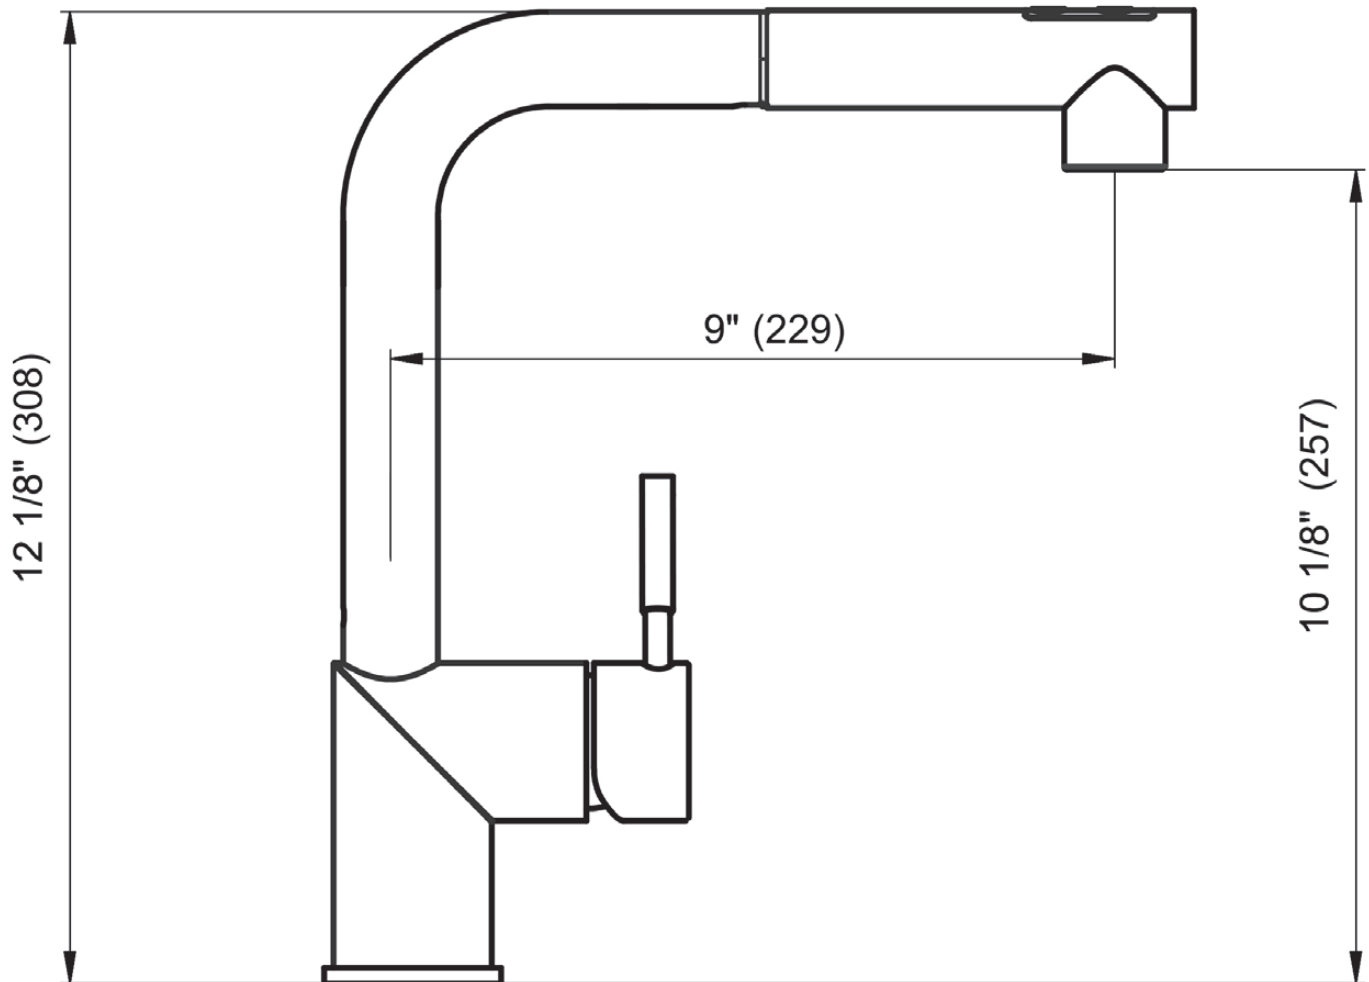

Key Dimensions:

- 9" Spout Projection
 - 12-1/8" Spout Height Overall
 - 10-1/8" Spout Clearance
- (See reverse for drawing details.)

THE NEW
CONCINNITY

Concinnity Faucet
770 Central Boulevard
Carlstadt, NJ 07072

Phone: (866) 894-4377
Fax: (201) 896-9190
Email: sales@concinnityfaucet.com

www.concinnityfaucet.com

San Simeon 500200

Pull Out, Single Handle Kitchen Faucet

Key Dimensions:

- 9" Spout Projection
- 12-1/8" Spout Height Overall
- 10-1/8" Spout Clearance
- 2-3/16" Base
- 18" Maximum Supply Length
- 2-1/2" Maximum Counter Thickness