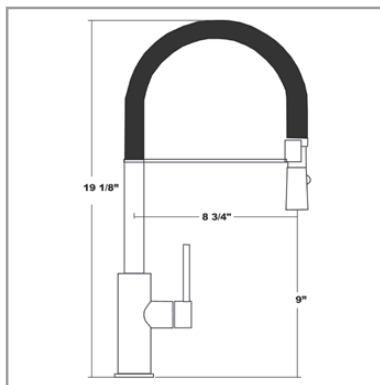

Available Finishes

Model

| | |
|--------------------|------------|
| Natural Stainless | 522005-NST |
| Polished Stainless | 522005-PST |

State of the Art
Euro Designs

Key Dimensions:

- 9-1/16" Spout Projection
- 16-3/16" Spout Overall Height
- 7" Handle Height

Available Finishes

Natural Stainless

Model

522020-NST

State of the Art
Euro Designs

Key Dimensions:

- 8-3/4" Spout Projection
- 19-1/8" Spout Overall Height
- 9" Spout Clearance

(See reverse for drawing details.)