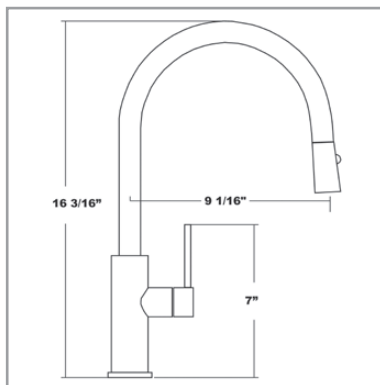

Phone: (866) 894-4377
Fax: (201) 896-9190
Email: sales@concinnityfaucet.com

www.concinnityfaucet.com

Bergamo 522010

Pull-Out, Single Handle Kitchen Faucet

STAINLESS
STEEL

Key Dimensions:

- 7-1/8" Spout Projection
- 11-5/16" Spout Overall Height
- 10-1/16" Spout Clearance
- 2" Base
- 1-3/8" Maximum Counter Thickness

STAINLESS
STEEL

Contemporary

Features:

- All Stainless Steel Construction
- Ideal for Indoor and Outdoor Kitchens
- 140 Degree Spout Rotation
- Dual Function Pull-Down Spray, with Push Button Spray Mode
- Ceramic Disc Cartridge
- Maximum Flow Rate: 1.75 GPM
- Single Hole Installation
- 8" Escutcheon Cover Plate Available (PN # 522100, specify finish)

Available Finishes

Model

| | |
|--------------------|------------|
| Natural Stainless | 522005-NST |
| Polished Stainless | 522005-PST |

State of the Art
Euro Designs

Key Dimensions:

- 9-1/16" Spout Projection
- 16-3/16" Spout Overall Height
- 7" Handle Height

Available Finishes

Natural Stainless

Model

522020-NST

State of the Art
Euro Designs

Key Dimensions:

- 8-3/4" Spout Projection
- 19-1/8" Spout Overall Height
- 9" Spout Clearance

(See reverse for drawing details.)