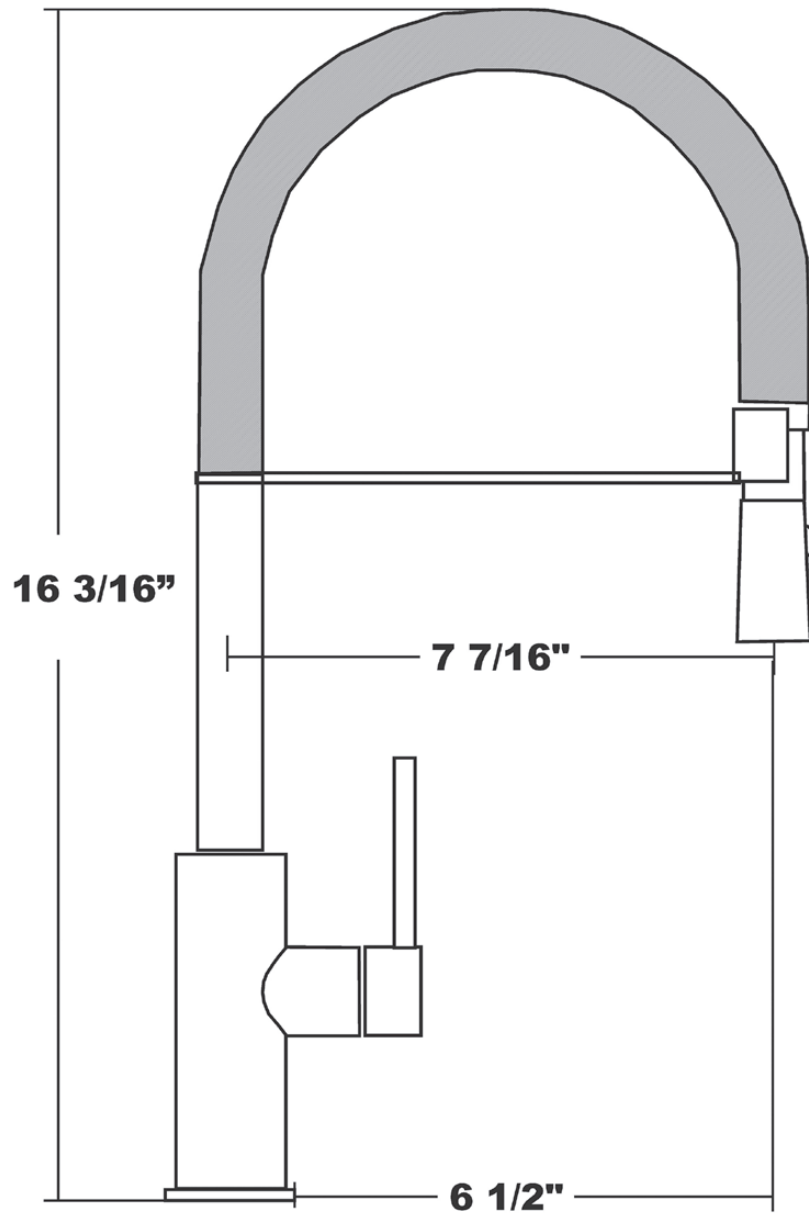

Raffaello 522015

Pull-Down, Single Handle Kitchen Faucet

STAINLESS
STEEL

Key Dimensions:

- 7-7/16" Spout Projection
- 16-3/16" Spout Overall Height
- 6-1/2" Spout Clearance
- 2" Base
- 1-15/16" Maximum Counter Thickness

THE NEW
CONCINNITY

Concinnity Faucet
770 Central Boulevard
Carlstadt, NJ 07072

Phone: (866) 894-4377
Fax: (201) 896-9190
Email: sales@concinnityfaucet.com

www.concinnityfaucet.com