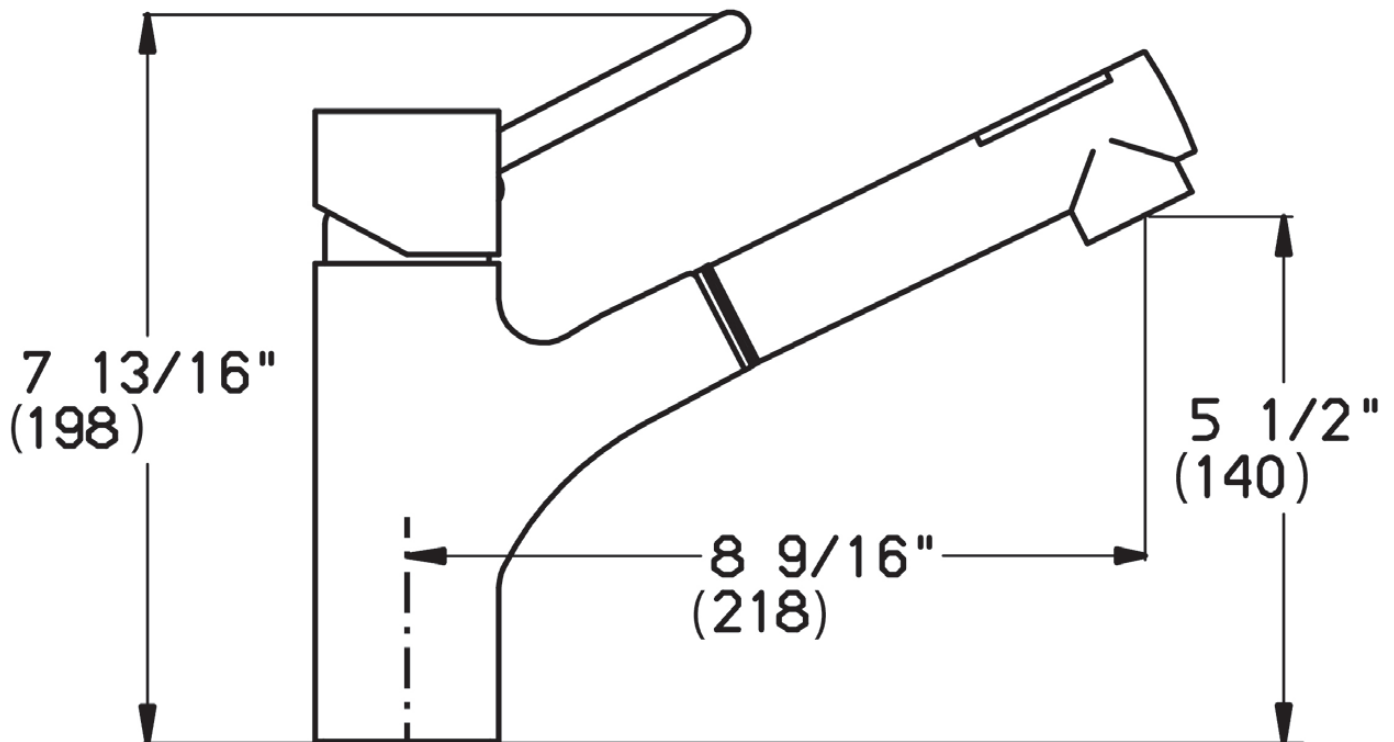

Berlin 500370

Pull-Out, Single Handle Kitchen Faucet

Key Dimensions:

- 7-13/16" Overall Height
- 8-9/16" Spout Projection
- 5-1/2" Spout Clearance
- 2-1/16" Base
- 17" Maximum Supply Length
- 2-1/4" Maximum Counter Thickness

THE NEW
CONCINNITY

Concinnity Faucet
770 Central Boulevard
Carlstadt, NJ 07072

Phone: (866) 894-4377
Fax: (201) 896-9190
Email: sales@concinnityfaucet.com

www.concinnityfaucet.com