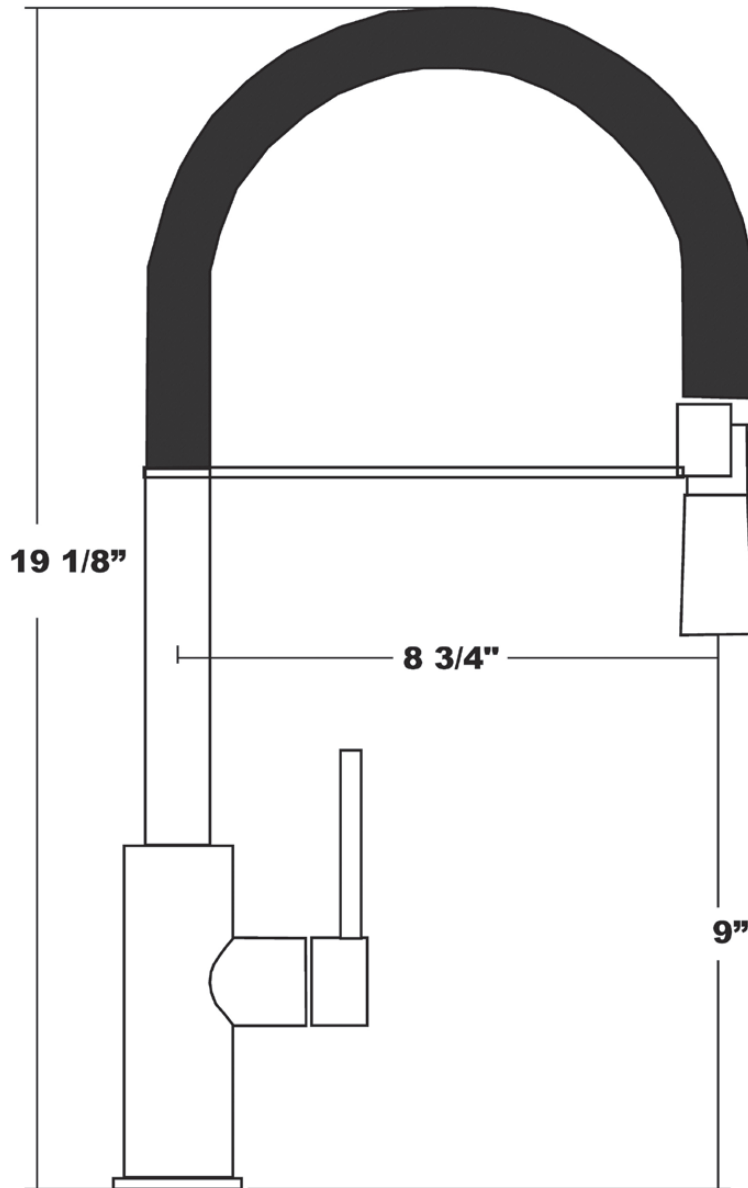

Michelangelo 522020

Pull-Down, Single Handle Kitchen Faucet

STAINLESS
STEEL

Key Dimensions:

- 8-3/4" Spout Projection
- 19-1/8" Spout Overall Height
- 9" Spout Clearance
- 1-3/4" Base
- 2" Maximum Counter Thickness

THE NEW
CONCINNITY

Concinnity Faucet
770 Central Boulevard
Carlstadt, NJ 07072

Phone: (866) 894-4377
Fax: (201) 896-9190
Email: sales@concinnityfaucet.com

www.concinnityfaucet.com