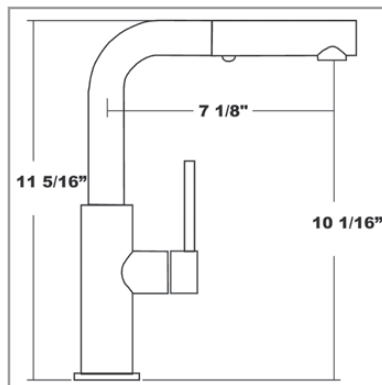

Key Dimensions:

- 7-1/8" Spout Projection
  - 11-5/16" Spout Overall Height
  - 10-1/16" Spout Clearance
2. (See reverse for drawing details.)

THE NEW
CONCINNITY

Concinnity Faucet
770 Central Boulevard
Carlstadt, NJ 07072

Phone: (866) 894-4377
Fax: (201) 896-9190
Email: sales@concinnityfaucet.com

www.concinnityfaucet.com