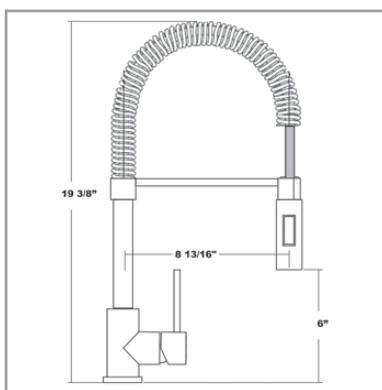

Key Dimensions:

- 8-13/16" Spout Projection
- 19-3/8" Spout Height Overall
- 6" Spout Clearance

(See reverse for drawing details.)

THE NEW
CONCINNITY

Concinnity Faucet
770 Central Boulevard
Carlstadt, NJ 07072

Phone: (866) 894-4377
Fax: (201) 896-9190
Email: sales@concinnityfaucet.com

www.concinnityfaucet.com