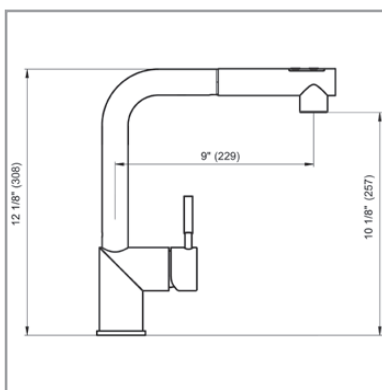

Key Dimensions:

- 9" Spout Projection
 - 12-1/8" Spout Height Overall
 - 10-1/8" Spout Clearance
- (See reverse for drawing details.)

THE NEW
CONCINNITY

Concinnity Faucet
770 Central Boulevard
Carlstadt, NJ 07072