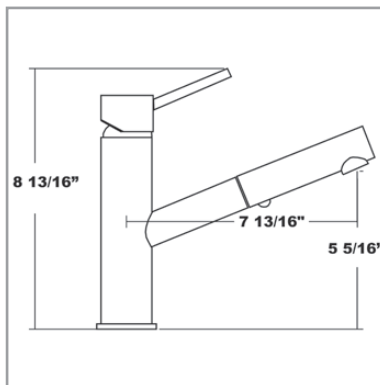

Available Finishes

Model

| | |
|--------------------|------------|
| Natural Stainless | 522000-NST |
| Polished Stainless | 522000-PST |

State of the Art Euro Designs

Key Dimensions:

- 7-13/16" Spout Projection
- 8-13/16" Overall Height
- 5-5/16" Spout Clearance