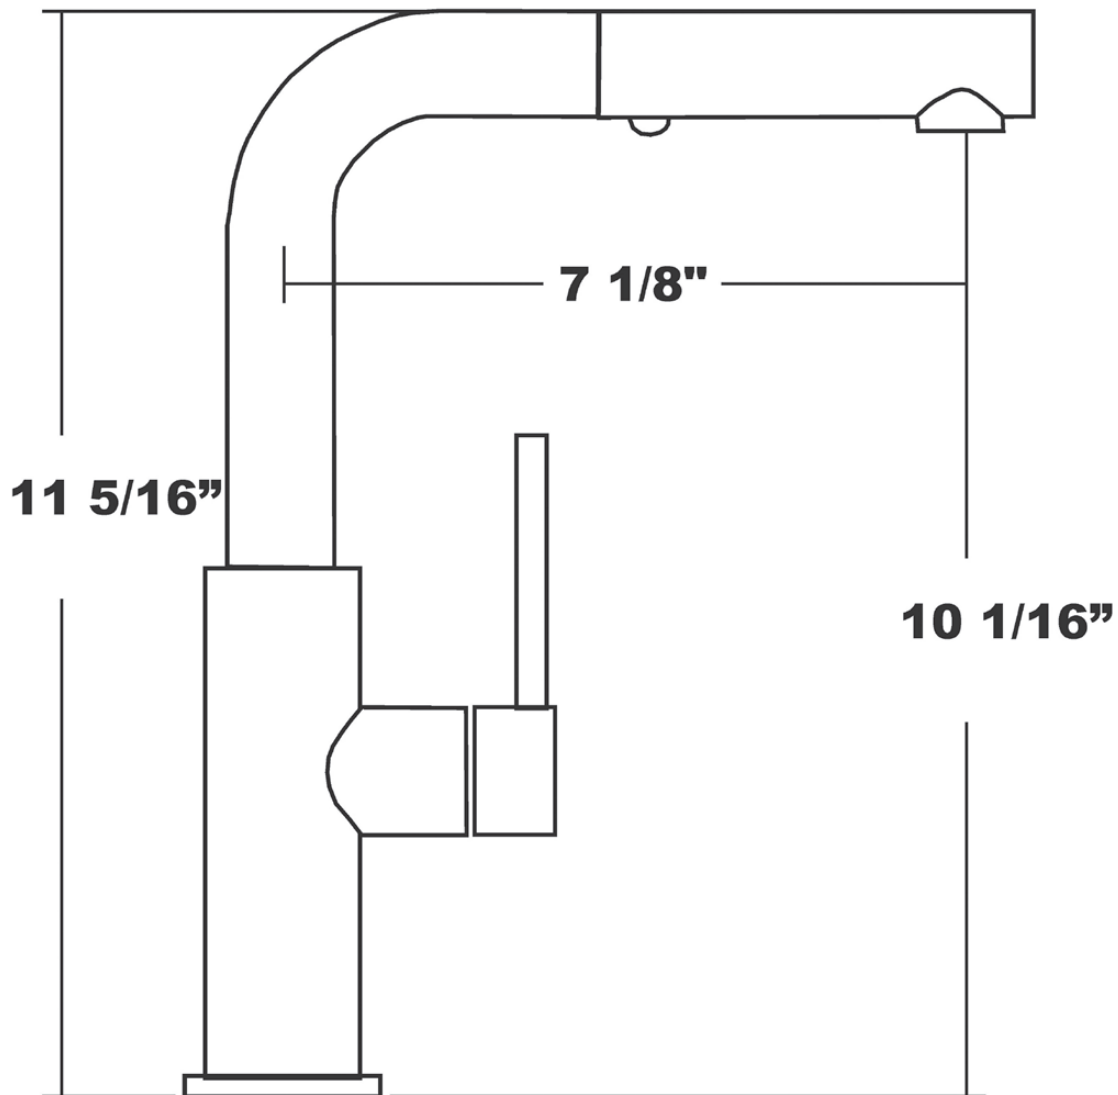

Bergamo 522010

Pull-Out, Single Handle Kitchen Faucet

STAINLESS
STEEL

Key Dimensions:

- 7-1/8" Spout Projection
- 11-5/16" Spout Overall Height
- 10-1/16" Spout Clearance
- 2" Base
- 1-3/8" Maximum Counter Thickness

THE NEW
CONCINNITY

Concinnity Faucet
770 Central Boulevard
Carlstadt, NJ 07072

Phone: (866) 894-4377
Fax: (201) 896-9190
Email: sales@concinnityfaucet.com

www.concinnityfaucet.com