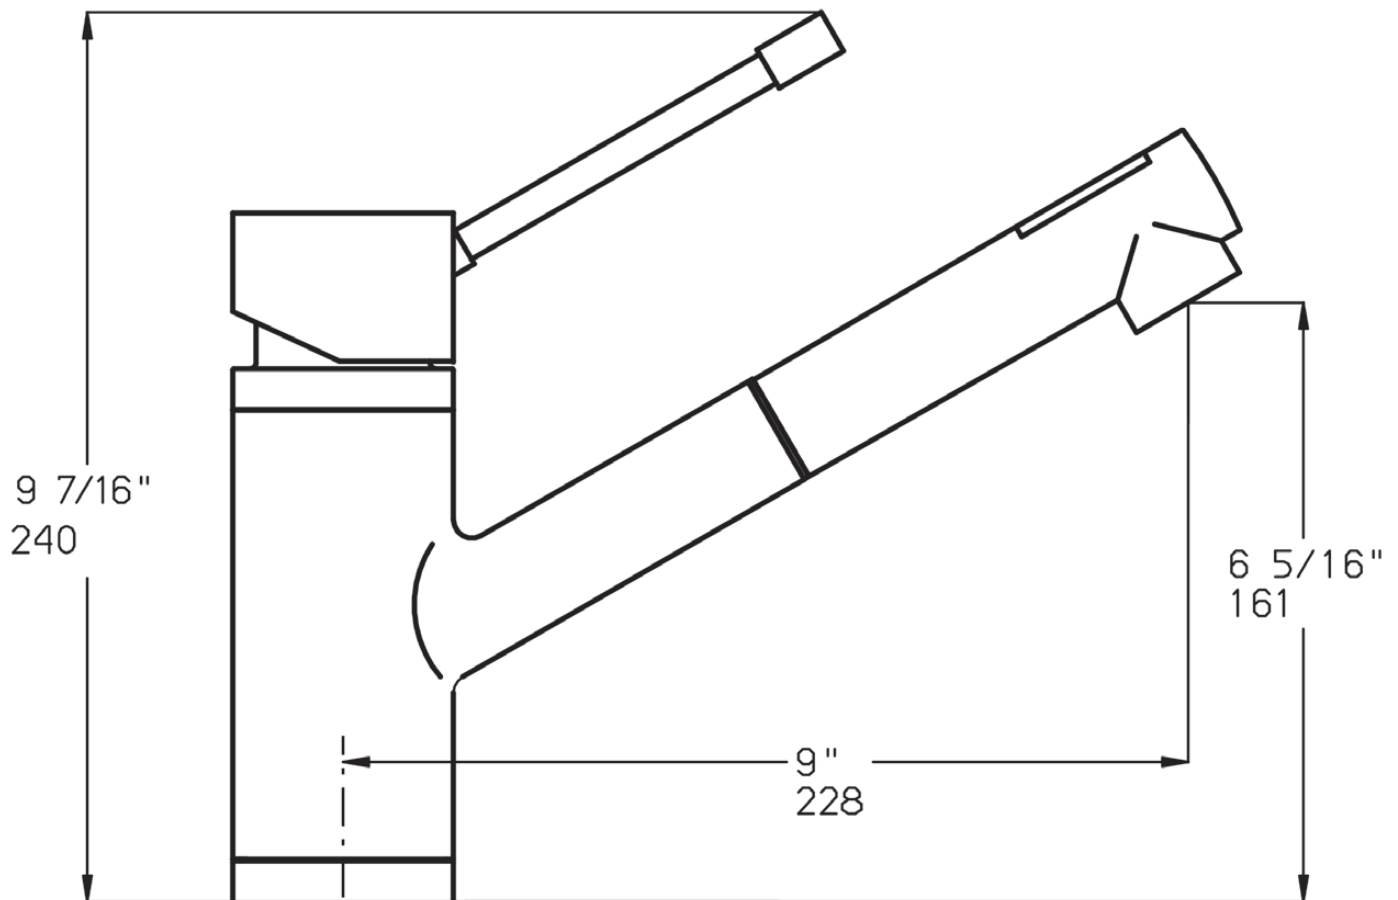

Vanguard 500360

Pull Out, Single Handle Kitchen Faucet

Key Dimensions:

- 9-7/16" Overall Height
- 9" Spout Projection
- 6-5/16" Spout Clearance
- 2-5/16" Base
- 17" Maximum Supply Length
- 2-1/4" Maximum Counter Thickness

THE NEW
CONCINNITY

Concinnity Faucet
770 Central Boulevard
Carlstadt, NJ 07072

Phone: (866) 894-4377
Fax: (201) 896-9190
Email: sales@concinnityfaucet.com

www.concinnityfaucet.com