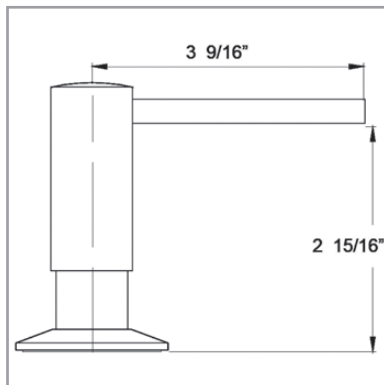

Available Finishes

Natural Stainless

Model

522015-NST

State of the Art
Euro Designs

Key Dimensions:

- 7-7/16" Spout Projection
 - 16-3/16" Spout Overall Height
 - 6-1/2" Spout Clearance
- (See reverse for drawing details.)

Features:

- Stainless Steel Construction
- With Mounting Hardware
- 3 Hole Deck Plate

STAINLESS
STEEL

Key Dimensions:

- 9-5/8" Wide
- 2-3/8" Deep
- 1/4" Thick
- 1-7/16" Hole

Available Finishes

- Natural Stainless
- Polished Stainless

Accessories

Contemporary

500610

Soap Dispenser

Features:

- Brass Construction
- With Mounting Hardware
- 8 oz. Bottle

Key Dimensions:

- 3-9/16" Nozzle Projection
- 2-15/16" Nozzle Height
- 3-1/8" Pump Height
- 1-3/4" Base