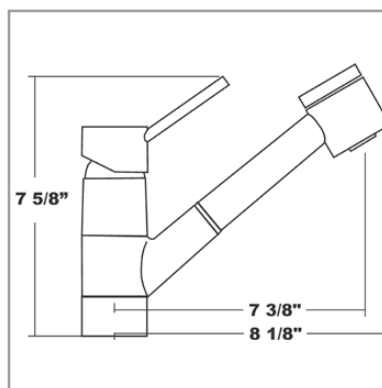

Key Dimensions:

- 8-1/8" Spout Projection
- 7-3/8" Spout Clearance
- 7-5/8" Handle Height

(See reverse for drawing details.)

THE NEW
CONCINNITY

Concinnity Faucet
770 Central Boulevard
Carlstadt, NJ 07072

Phone: (866) 894-4377
Fax: (201) 896-9190
Email: sales@concinnityfaucet.com

www.concinnityfaucet.com