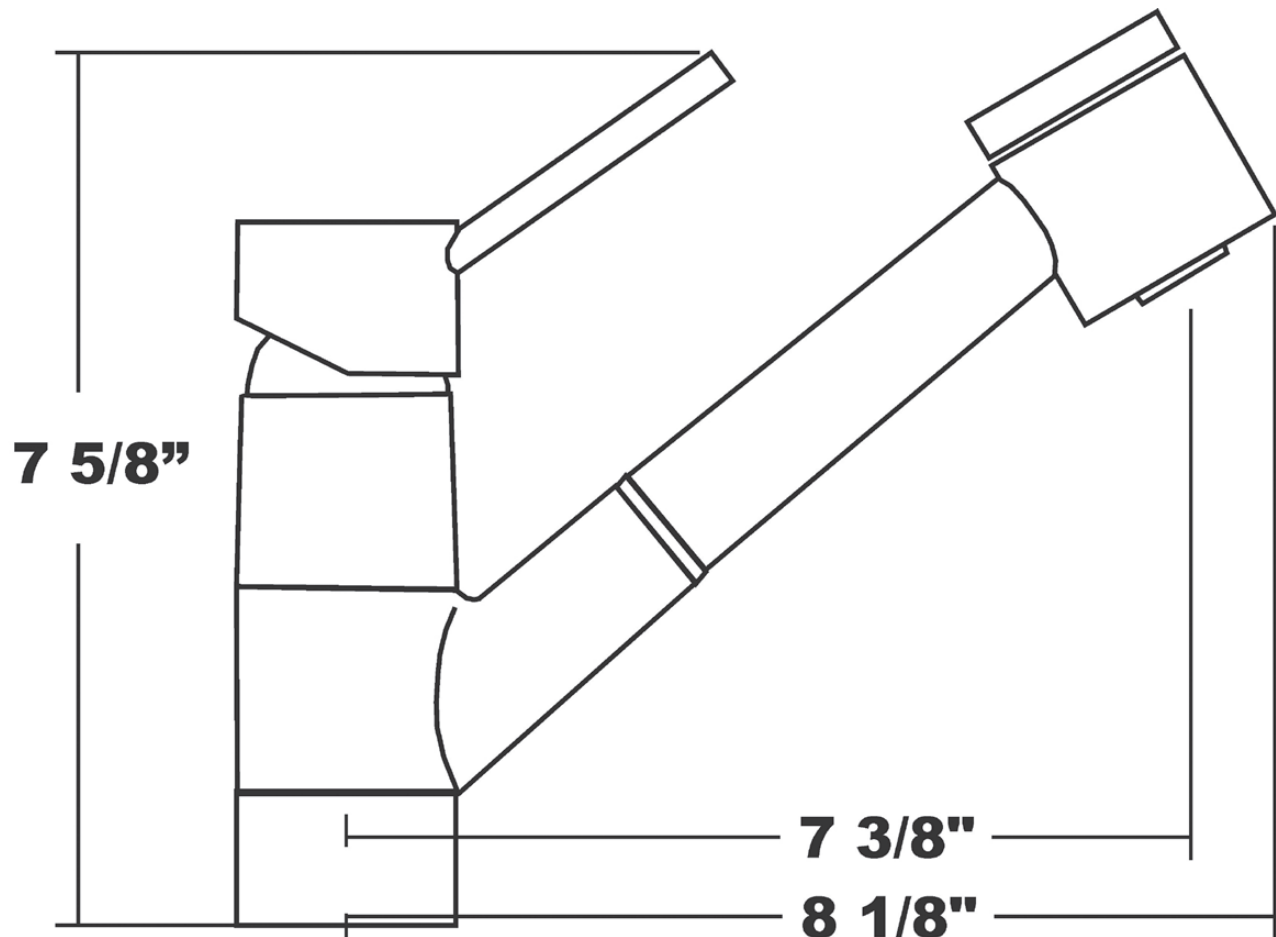

Key Dimensions:

- 8-1/8" Spout Projection
- 7-3/8" Spout Clearance
- 7-5/8" Handle Height

(See reverse for drawing details.)

THE NEW
CONCINNITY

Concinnity Faucet
770 Central Boulevard
Carlstadt, NJ 07072

Phone: (866) 894-4377
Fax: (201) 896-9190
Email: sales@concinnityfaucet.com

www.concinnityfaucet.com

Amora 510101

Pull-Out, Single Handle Kitchen Faucet

Key Dimensions:

- 8-1/8" Spout Projection
- 7-3/8" Spout Clearance
- 7-5/8" Handle Height
- 2-1/8" Base
- 19" Maximum Supply Length
- 2-1/4" Maximum Counter Thickness