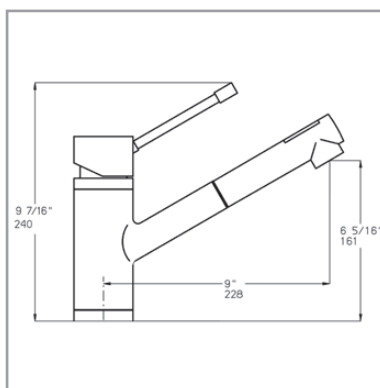

Phone: (866) 894-4377
Fax: (201) 896-9190
Email: sales@concinnityfaucet.com

www.concinnityfaucet.com

Berlin 500370

Pull-Out, Single Handle Kitchen Faucet

Key Dimensions:

- 7-13/16" Overall Height
- 8-9/16" Spout Projection
- 5-1/2" Spout Clearance
- 2-1/16" Base
- 17" Maximum Supply Length
- 2-1/4" Maximum Counter Thickness

Pull-Out, Single Handle Kitchen Faucet

Features:

- Brass Construction
- 120 Degree Spout Rotation
- Dual Function Pull-Out Spray, with Push Button Spray Mode
- Ceramic Disc Cartridge
- Maximum Flow Rate: 1.75 GPM
- Single Hole Installation
- 8" Escutcheon Cover Plate Available (PN # 520000, specify finish)

Key Dimensions:

- 9-7/16" Overall Height
 - 9" Spout Projection
 - 6-5/16" Spout Clearance
- (See reverse for drawing details.)

THE NEW
CONCINNITY

Concinnity Faucet
770 Central Boulevard
Carlstadt, NJ 07072