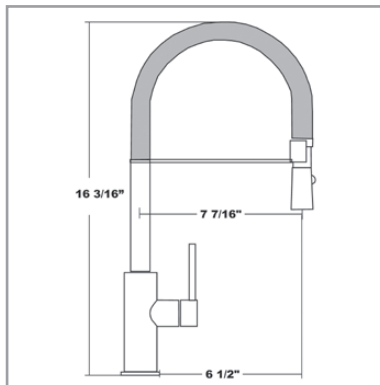

Available Finishes

Natural Stainless

Model

522020-NST

State of the Art
Euro Designs

Key Dimensions:

- 8-3/4" Spout Projection
- 19-1/8" Spout Overall Height
- 9" Spout Clearance

(See reverse for drawing details.)

Available Finishes

Natural Stainless

Model

522015-NST

State of the Art
Euro Designs

Key Dimensions:

- 7-7/16" Spout Projection
 - 16-3/16" Spout Overall Height
 - 6-1/2" Spout Clearance
- (See reverse for drawing details.)