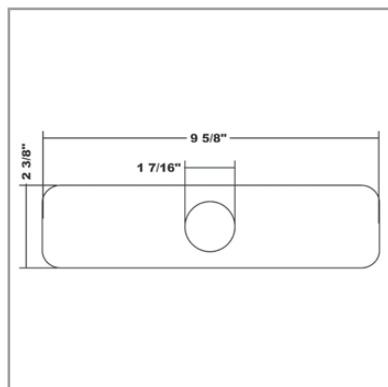

Available Finishes

Natural Stainless

Model

522020-NST

State of the Art
Euro Designs

Key Dimensions:

- 8-3/4" Spout Projection
- 19-1/8" Spout Overall Height
- 9" Spout Clearance

(See reverse for drawing details.)

Available Finishes

Natural Stainless

Model

522015-NST

State of the Art
Euro Designs

Key Dimensions:

- 7-7/16" Spout Projection
 - 16-3/16" Spout Overall Height
 - 6-1/2" Spout Clearance
- (See reverse for drawing details.)

Key Dimensions:

- 10-1/4" Wide
- 2-11/16" Deep
- 1/4" Thick
- 1-3/8" Hole

Available Finishes

- Polished Chrome
- Satin Nickel
- Oil Rubbed Bronze

Model

- 520000-PCH
- 520000-SNI
- 520000-ORB

522100

Escutcheon Deck Plate

Features:

- Stainless Steel Construction
- With Mounting Hardware
- 3 Hole Deck Plate

STAINLESS
STEEL

Key Dimensions:

- 9-5/8" Wide
- 2-3/8" Deep
- 1/4" Thick
- 1-7/16" Hole

Available Finishes

- Natural Stainless
- Polished Stainless