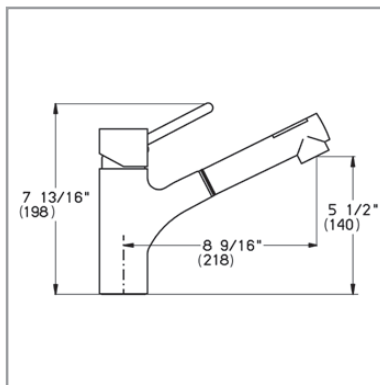

www.concinnityfaucet.com

Amora 510101

Pull-Out, Single Handle Kitchen Faucet

Key Dimensions:

- 8-1/8" Spout Projection
- 7-3/8" Spout Clearance
- 7-5/8" Handle Height
- 2-1/8" Base
- 19" Maximum Supply Length
- 2-1/4" Maximum Counter Thickness

Pull-Out, Single Handle Kitchen Faucet

Features:

- Brass Construction
- 130 Degree Spout Rotation
- Dual Function Pull-Out Spray, with Push Button Spray Mode
- Ceramic Disc Cartridge
- Maximum Flow Rate: 1.75 GPM
- Single Hole Installation
- 8" Escutcheon Cover Plate Available (PN # 520000, specify finish)

Key Dimensions:

- 7-13/16" Overall Height
- 8-9/16" Spout Projection
- 5-1/2" Spout Clearance

(See reverse for drawing details.)

THE NEW
CONCINNITY

Concinnity Faucet
770 Central Boulevard
Carlstadt, NJ 07072