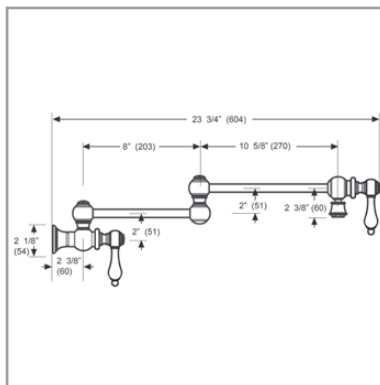

#### Key Dimensions:

- 23-3/4" Spout Projection
- 8" Back Spout Arm
- 10-5/8" Front Arm

(See reverse for drawing details.)

THE NEW  
**CONCINNITY**

**Concinnity Faucet**  
770 Central Boulevard  
Carlstadt, NJ 07072