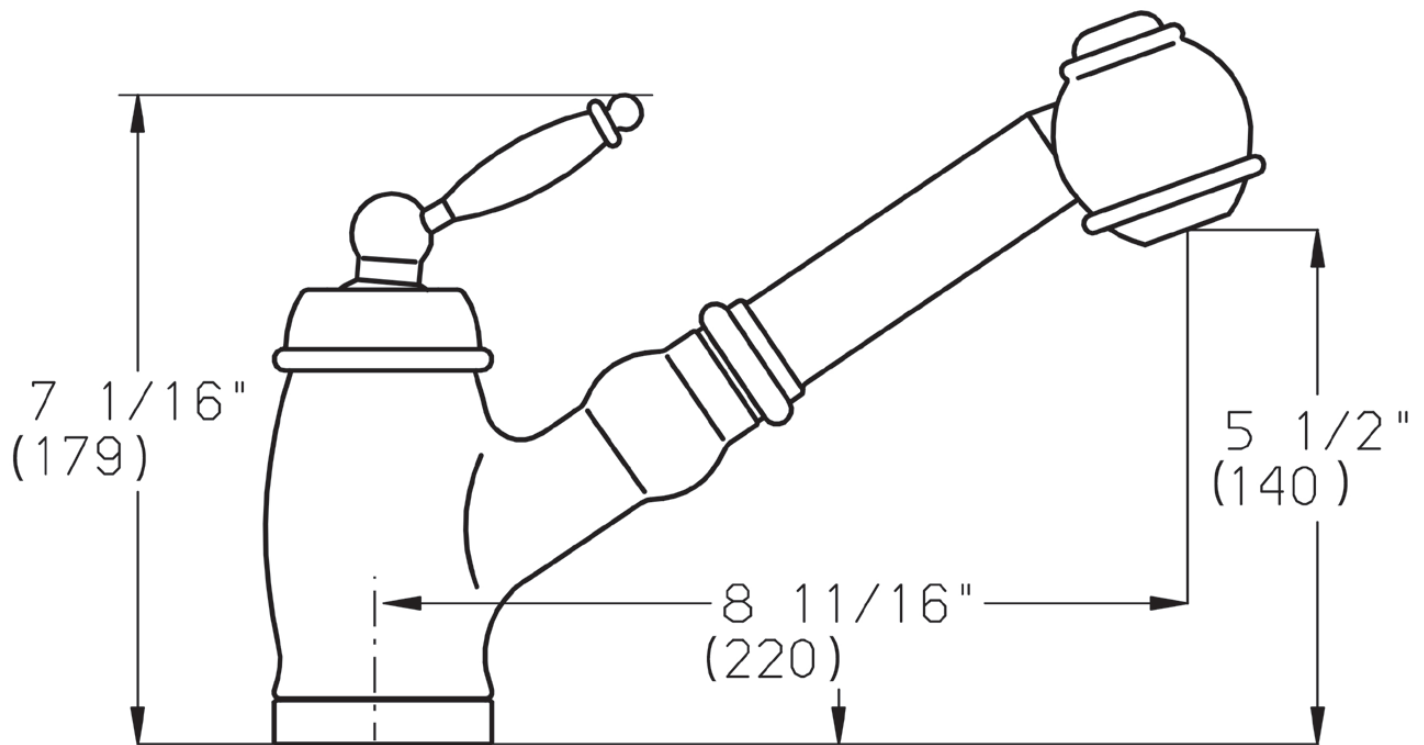

Vanderbilt 500410

Pull-Out, Single Handle Kitchen Faucet

Key Dimensions:

- 8-11/16" Spout Projection
- 7-1/16" Handle Height Overall
- 5-1/2" Spout Clearance
- 2-3/8" Base
- 19" Maximum Supply Length
- 1-1/2" Maximum Counter Thickness

THE NEW
CONCINNITY

Concinnity Faucet
770 Central Boulevard
Carlstadt, NJ 07072

Phone: (866) 894-4377
Fax: (201) 896-9190
Email: sales@concinnityfaucet.com

www.concinnityfaucet.com