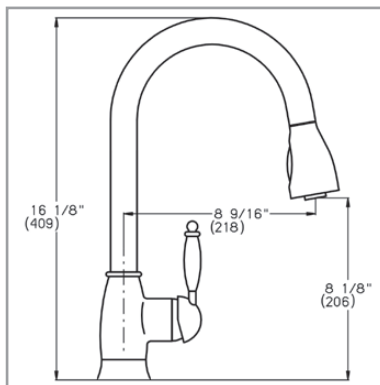

Key Dimensions:

- 8-9/16" Spout Projection
  - 16-1/8" Spout Height Overall
  - 8-1/8" Spout Clearance
2. (See reverse for drawing details.)

THE NEW
CONCINNITY

Concinnity Faucet
770 Central Boulevard
Carlstadt, NJ 07072

Phone: (866) 894-4377
Fax: (201) 896-9190
Email: sales@concinnityfaucet.com

www.concinnityfaucet.com