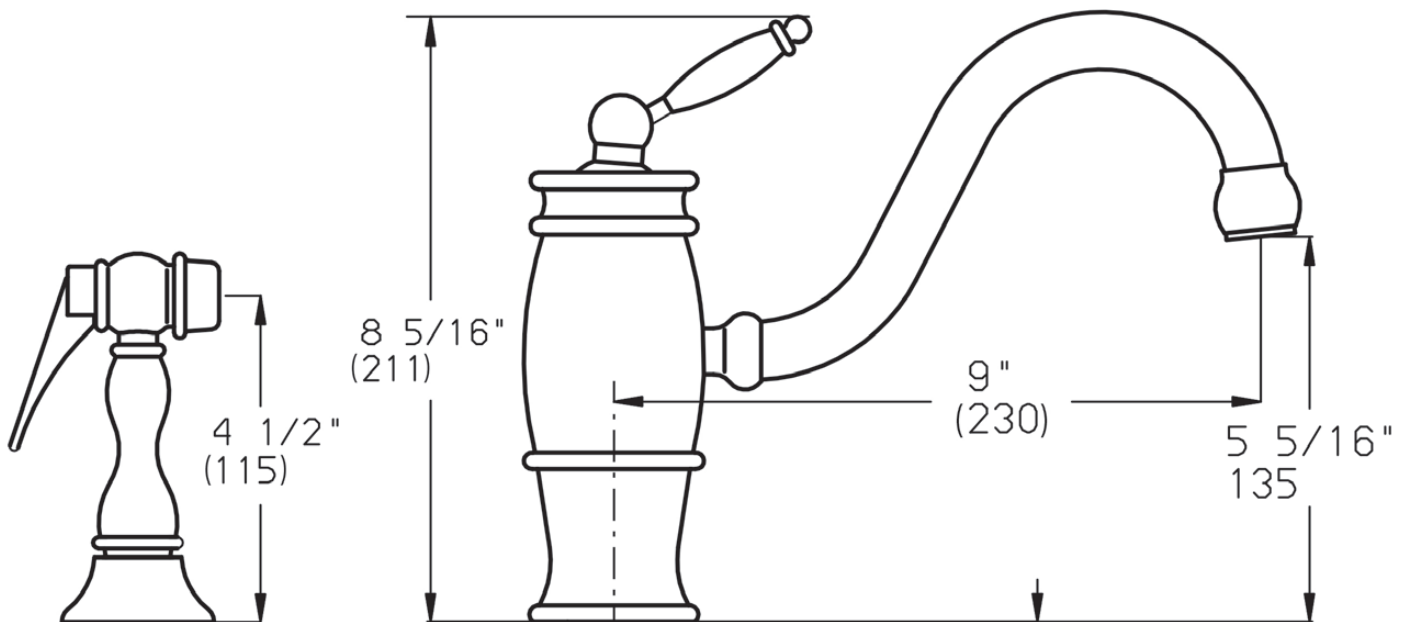

Mount Vernon 500430

Single Handle Kitchen Faucet with Side Spray

Key Dimensions:

- 9" Spout Projection
- 8-5/16" Spout Height Overall
- 5-5/16" Spout Clearance
- 4-1/2" Spray Head Height
- 2-3/8" Base
- 19" Maximum Supply Length
- 1-1/2" Maximum Counter Thickness

THE NEW
CONCINNITY

Concinnity Faucet
770 Central Boulevard
Carlstadt, NJ 07072

Phone: (866) 894-4377
Fax: (201) 896-9190
Email: sales@concinnityfaucet.com

www.concinnityfaucet.com