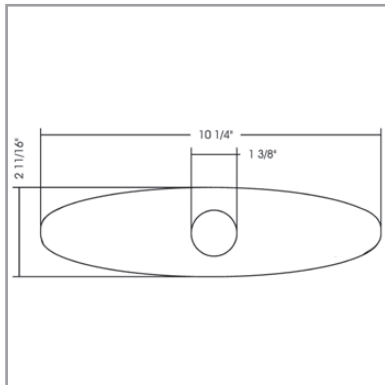

#### Key Dimensions:

- 10-1/4" Wide
- 2-11/16" Deep
- 1/4" Thick
- 1-3/8" Hole