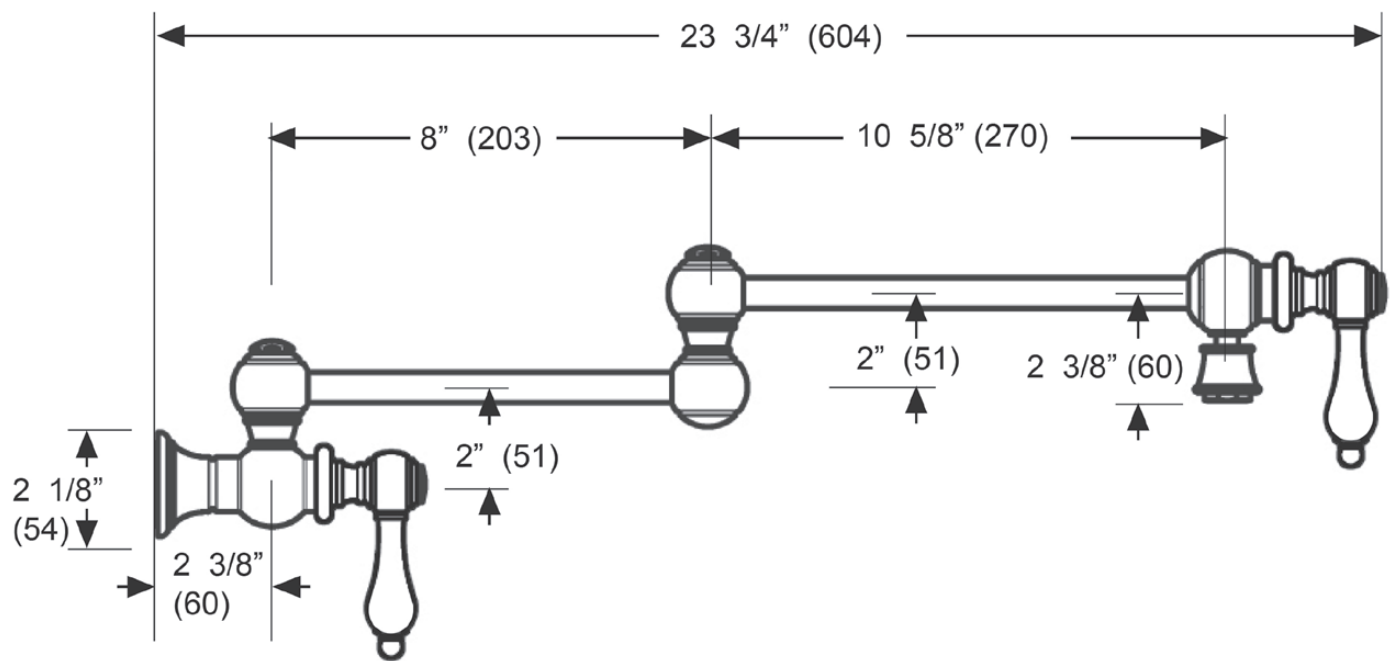

Gettysburg 500700

Pot Filler

Key Dimensions:

- 23-3/4" Spout Projection
- 8" Back Spout Arm
- 10-5/8" Front Arm
- 2-1/8" Base
- 1/2" Female Pipe Inlet
- 4" Rise From Inlet
- 2-3/8" Drop From Aerator

THE NEW
CONCINNITY

Concinnity Faucet
770 Central Boulevard
Carlstadt, NJ 07072

Phone: (866) 894-4377
Fax: (201) 896-9190
Email: sales@concinnityfaucet.com

www.concinnityfaucet.com