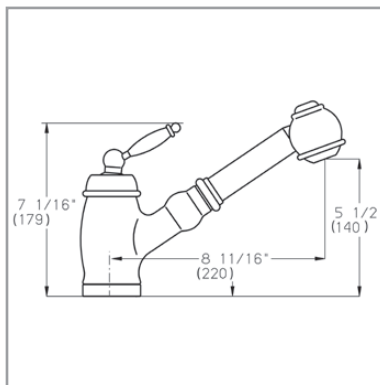

Key Dimensions:

- 8-11/16" Spout Projection
  - 7-1/16" Handle Height Overall
  - 5-1/2" Spout Clearance
2. (See reverse for drawing details.)

THE NEW
CONCINNITY

Concinnity Faucet
770 Central Boulevard
Carlstadt, NJ 07072

Phone: (866) 894-4377
Fax: (201) 896-9190
Email: sales@concinnityfaucet.com

www.concinnityfaucet.com