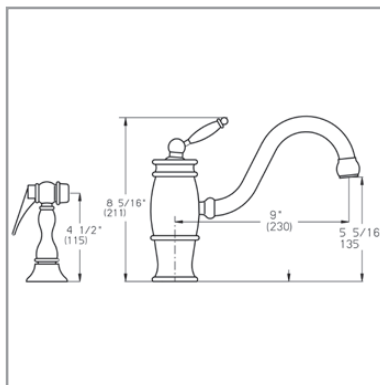

Key Dimensions:

- 9" Spout Projection
- 8-5/16" Spout Height Overall
- 5-5/16" Spout Clearance
- 4-1/2" Spray Head Height

(See reverse for drawing details.)

THE NEW
CONCINNITY

Concinnity Faucet
770 Central Boulevard
Carlstadt, NJ 07072

Phone: (866) 894-4377
Fax: (201) 896-9190
Email: sales@concinnityfaucet.com

www.concinnityfaucet.com