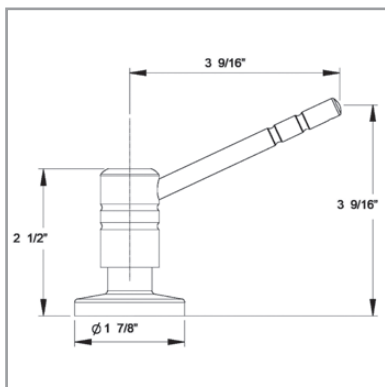

500620

Soap Dispenser

Features:

- Brass Construction
- With Mounting Hardware
- 8 oz. Bottle

Key Dimensions:

- 3-9/16" Nozzle Projection
- 3-9/16" Nozzle Height
- 2-1/2" Pump Height
- 1-3/4" Base

Available Finishes

- Polished Chrome
- Satin Nickel
- Oil Rubbed Bronze

Model

- 500620-PCH
- 500620-SNI
- 500620-ORB