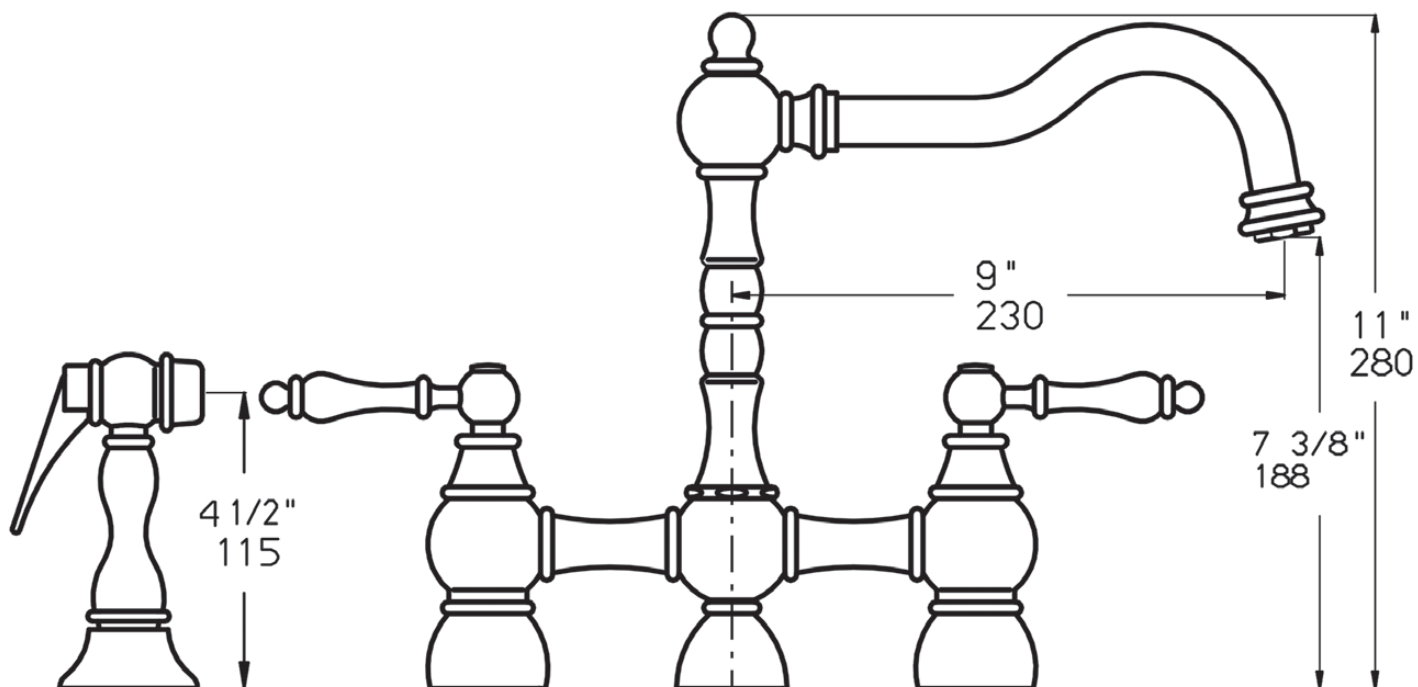

Sturbridge 500440

Two Handle Bridge Kitchen Faucet with Side Spray

Key Dimensions:

- 9" Spout Projection
- 11" Spout Height Overall
- 7-3/8" Spout Clearance
- 4-1/2" Spray Head Height
- 8" On Center 3 Hole
- 1-7/8" Handle Height
- 2-1/2" Maximum Counter Thickness

THE NEW
CONCINNITY

Concinnity Faucet
770 Central Boulevard
Carlstadt, NJ 07072

Phone: (866) 894-4377
Fax: (201) 896-9190
Email: sales@concinnityfaucet.com

www.concinnityfaucet.com