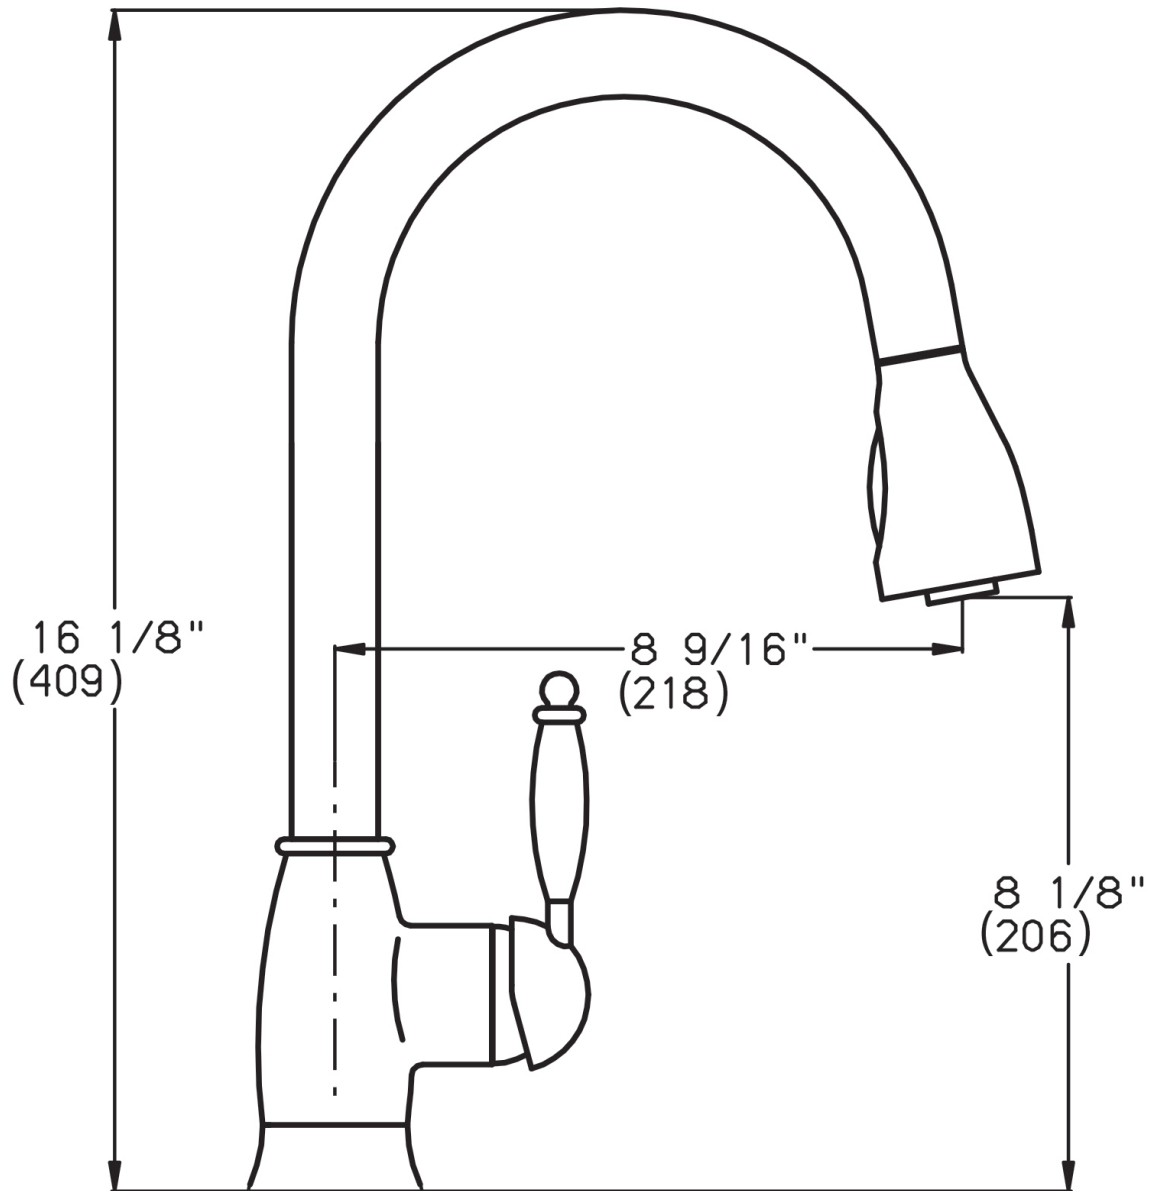

Strathmore 500400

Pull-Down, Single Handle Kitchen Faucet

Key Dimensions:

- 8-9/16" Spout Projection
- 16-1/8" Spout Height Overall
- 8-1/8" Spout Clearance
- 2-3/8" Base
- 22" Maximum Supply Length
- 2-1/2" Maximum Counter Thickness

THE NEW
CONCINNITY

Concinnity Faucet
770 Central Boulevard
Carlstadt, NJ 07072

Phone: (866) 894-4377
Fax: (201) 896-9190
Email: sales@concinnityfaucet.com

www.concinnityfaucet.com