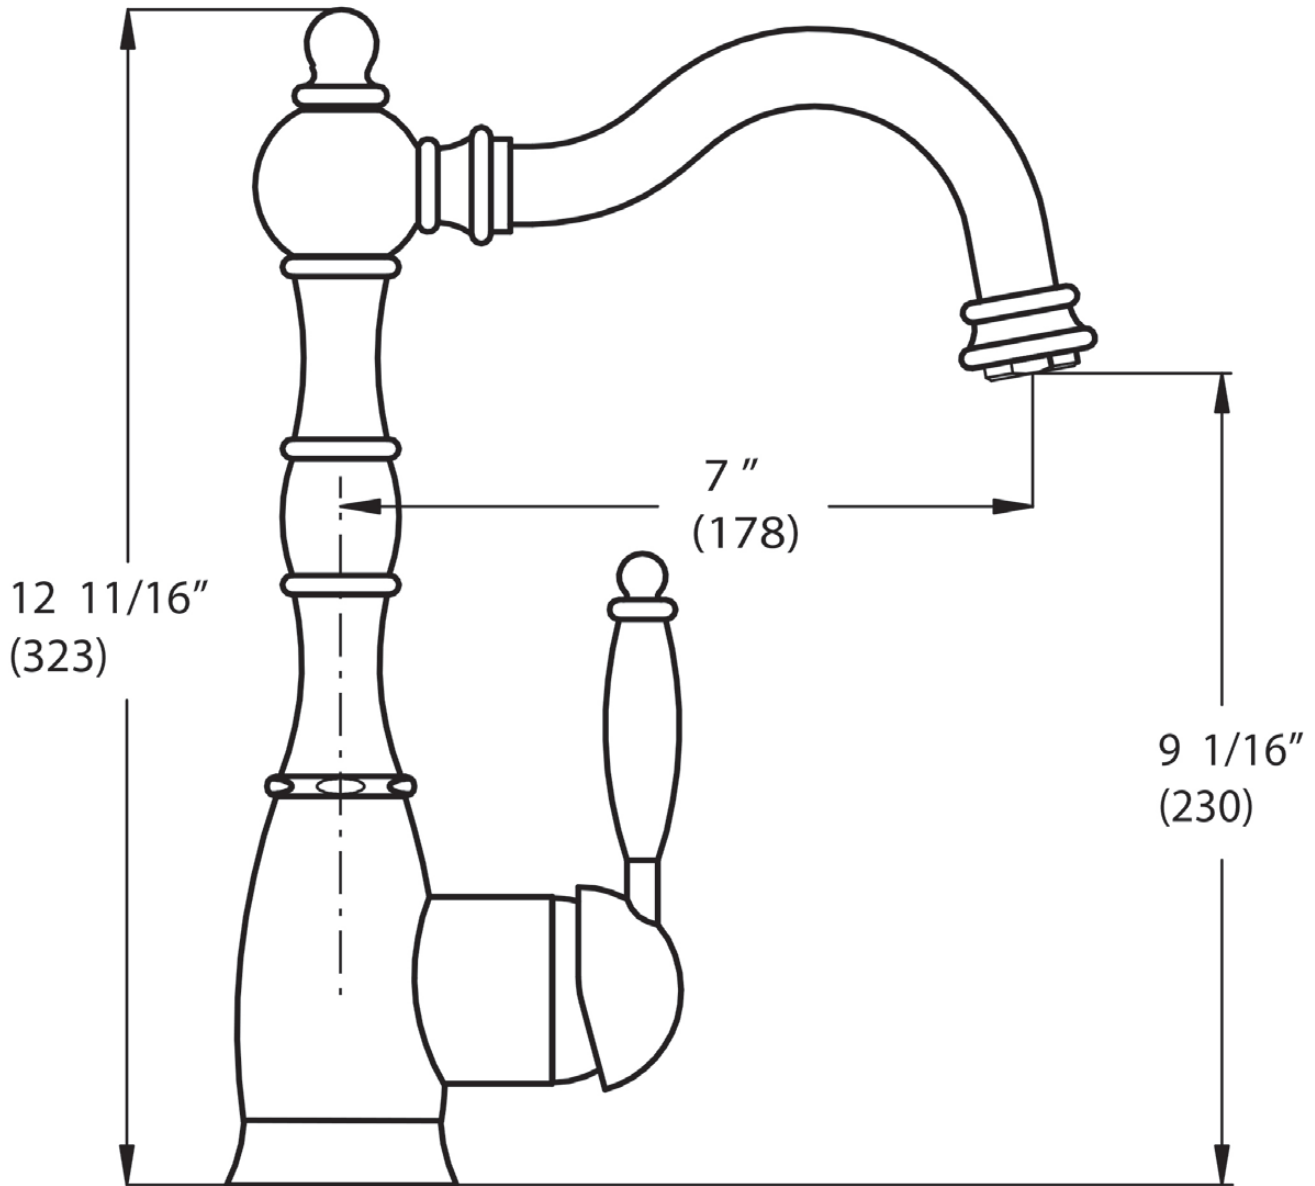

Hermitage 500510

Single Handle Bar/Vegetable Kitchen Faucet

Key Dimensions:

- 7" Spout Projection
- 12-11/16" Spout Height Overall
- 9-1/16" Spout Clearance
- 2-3/8" Base
- 20" Maximum Supply Length
- 1-1/2" Maximum Counter Thickness

THE NEW
CONCINNITY

Concinnity Faucet
770 Central Boulevard
Carlstadt, NJ 07072

Phone: (866) 894-4377
Fax: (201) 896-9190
Email: sales@concinnityfaucet.com

www.concinnityfaucet.com