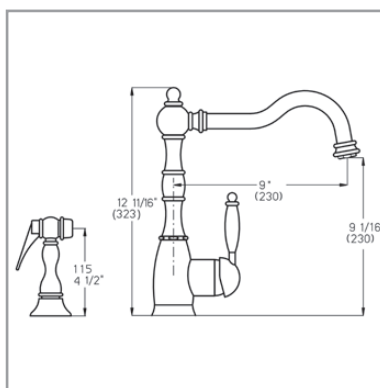

Key Dimensions:

1. 9" Spout Projection
   - 12-11/16" Spout Height Overall
   - 9-1/16" Spout Clearance
   - 4-1/2" Spray Head Height
2. (See reverse for drawing details.)

THE NEW
CONCINNITY

Concinnity Faucet
770 Central Boulevard
Carlstadt, NJ 07072

Phone: (866) 894-4377
Fax: (201) 896-9190
Email: sales@concinnityfaucet.com

www.concinnityfaucet.com