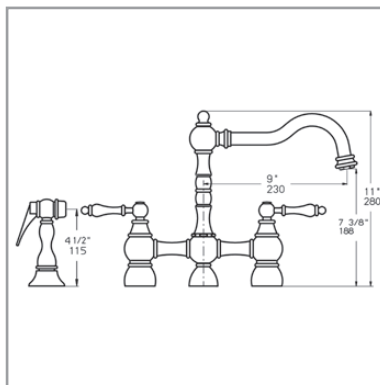

Key Dimensions:

1. 9" Spout Projection
   - 11" Spout Height Overall
   - 7-3/8" Spout Clearance
   - 4-1/2" Spray Head Height
2. (See reverse for drawing details.)

THE NEW
CONCINNITY

Concinnity Faucet
770 Central Boulevard
Carlstadt, NJ 07072

Phone: (866) 894-4377
Fax: (201) 896-9190
Email: sales@concinnityfaucet.com

www.concinnityfaucet.com