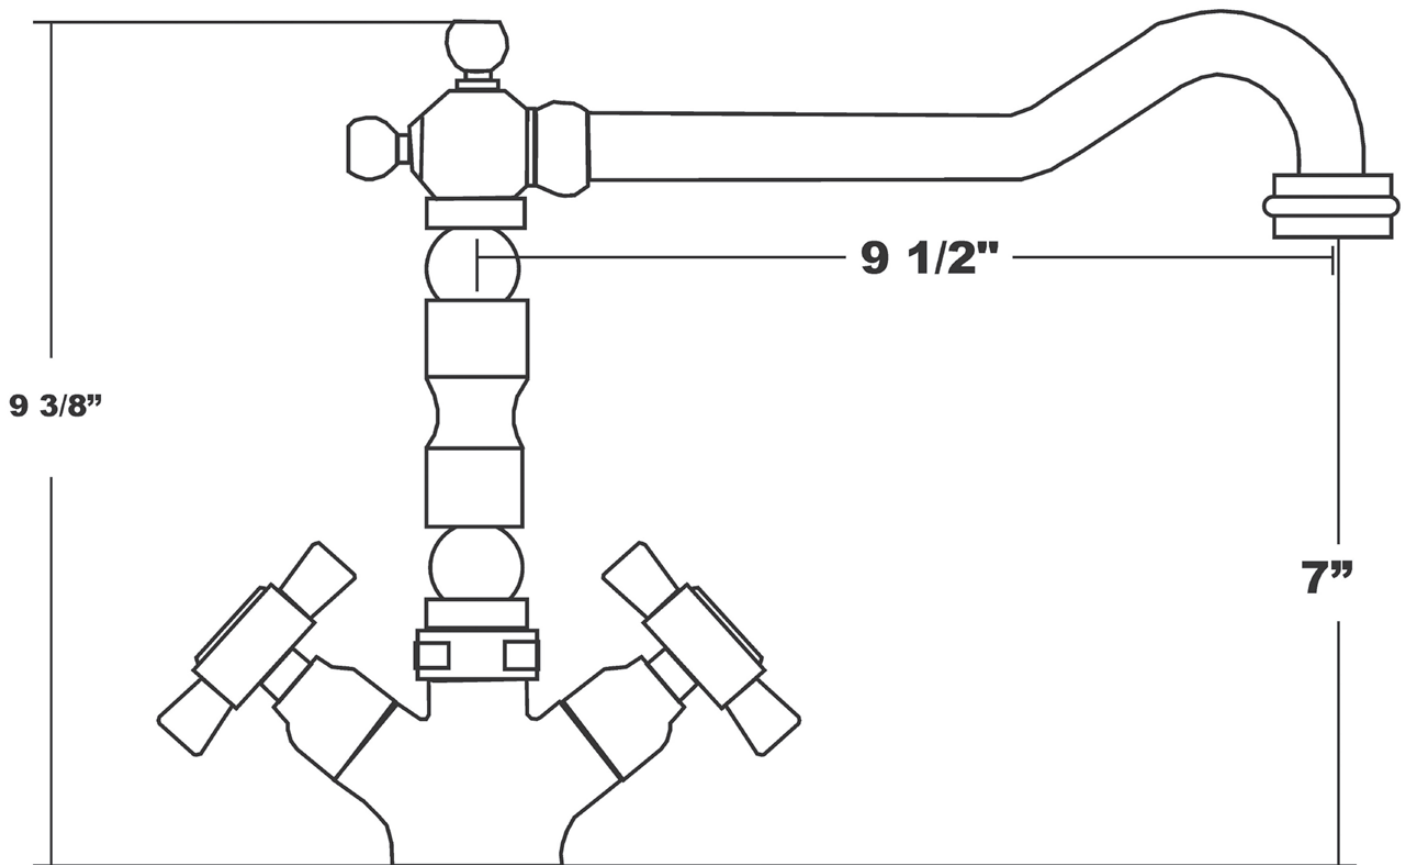

Valley Forge 510111

Single Hole Kitchen Faucet with Double Cross Handles

Key Dimensions:

- 9-1/2" Spout Projection
- 9-3/8" Spout Height Overall
- 7" Spout Clearance
- 1-5/16" Base
- 19" Maximum Supply Length
- 2" Maximum Counter Thickness

THE NEW
CONCINNITY

Concinnity Faucet
770 Central Boulevard
Carlstadt, NJ 07072

Phone: (866) 894-4377
Fax: (201) 896-9190
Email: sales@concinnityfaucet.com

www.concinnityfaucet.com