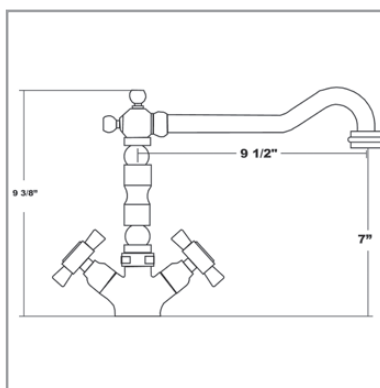

Key Dimensions:

- 9-1/2" Spout Projection
- 9-3/8" Spout Height Overall
- 7" Spout Clearance

(See reverse for drawing details.)

THE NEW
CONCINNITY

Concinnity Faucet
770 Central Boulevard
Carlstadt, NJ 07072

Phone: (866) 894-4377
Fax: (201) 896-9190
Email: sales@concinnityfaucet.com

www.concinnityfaucet.com