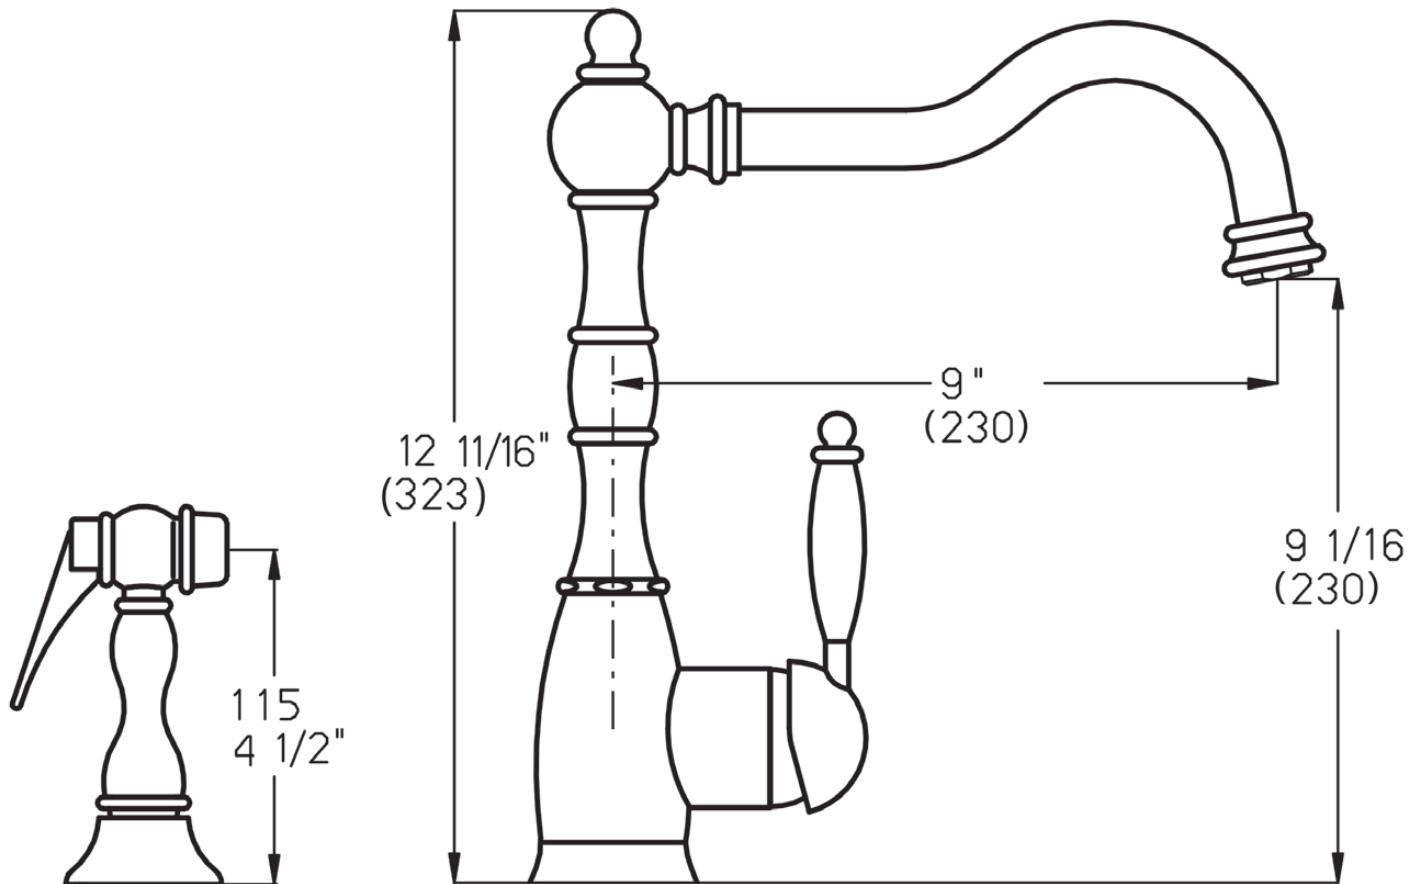

Yorktown 500405

Single Handle Kitchen Faucet with Side Spray

Key Dimensions:

- 9" Spout Projection
- 12-11/16" Spout Height Overall
- 9-1/16" Spout Clearance
- 4-1/2" Spray Head Height
- 2-3/8" Base
- 20" Maximum Supply Length
- 1-1/2" Maximum Counter Thickness

THE NEW
CONCINNITY

Concinnity Faucet
770 Central Boulevard
Carlstadt, NJ 07072

Phone: (866) 894-4377
Fax: (201) 896-9190
Email: sales@concinnityfaucet.com

www.concinnityfaucet.com