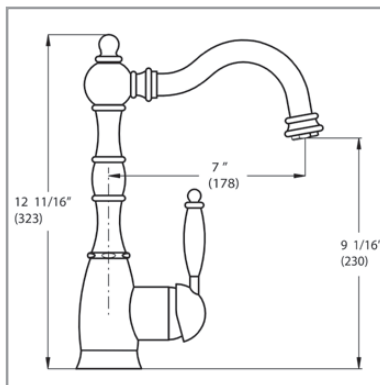

Key Dimensions:

1. 7" Spout Projection
   - 12-11/16" Spout Height Overall
   - 9-1/16" Spout Clearance
2. (See reverse for drawing details.)

THE NEW
CONCINNITY

Concinnity Faucet
770 Central Boulevard
Carlstadt, NJ 07072

Phone: (866) 894-4377
Fax: (201) 896-9190
Email: sales@concinnityfaucet.com

www.concinnityfaucet.com