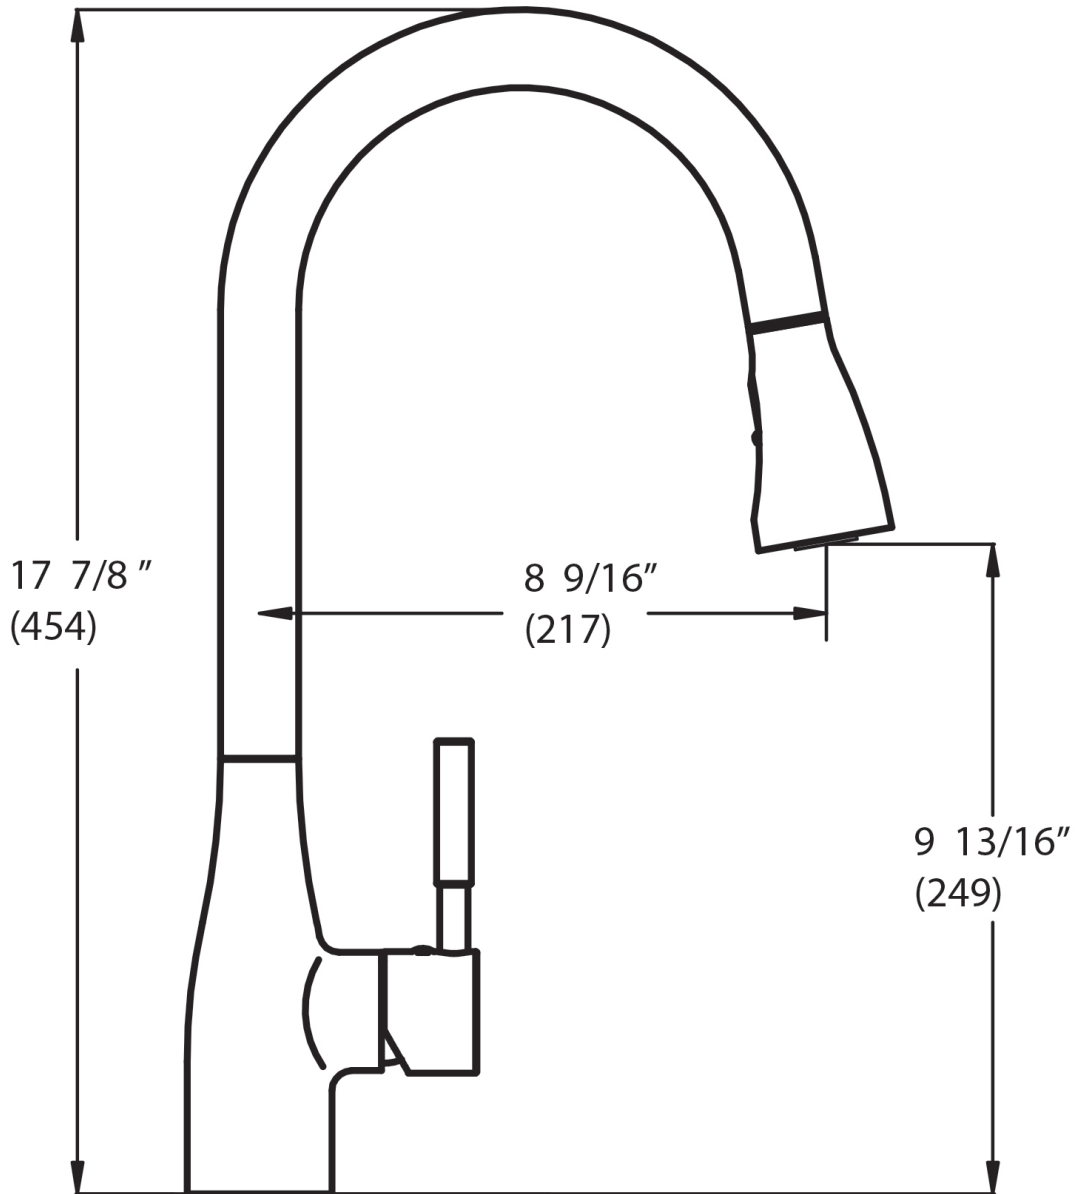

#### Key Dimensions:

- $8\text{-}11/16''$  Spout Projection
- $7\text{-}9/16''$  Spout Height Overall
- $5\text{-}1/2''$  Spout Clearance
- $6\text{-}1/2''$  Handle Height
- $2\text{-}5/16''$  Base
- 19" Maximum Supply Length
- $1\text{-}1/4''$  Maximum Counter Thickness

### Key Dimensions:

- 8-9/16" Spout Projection
  - 17-7/8" Spout Height Overall
  - 9-13/16" Spout Clearance
- (See reverse for drawing details.)

THE NEW  
**CONCINNITY**

**Concinnity Faucet**  
770 Central Boulevard  
Carlstadt, NJ 07072

#### Key Dimensions:

- 8-9/16" Spout Projection
- 17-7/8" Spout Height Overall
- 9-13/16" Spout Clearance
- 2-3/16" Base
- 19" Maximum Supply Length
- 2-1/4" Maximum Counter Thickness

THE NEW  
**CONCINNITY**