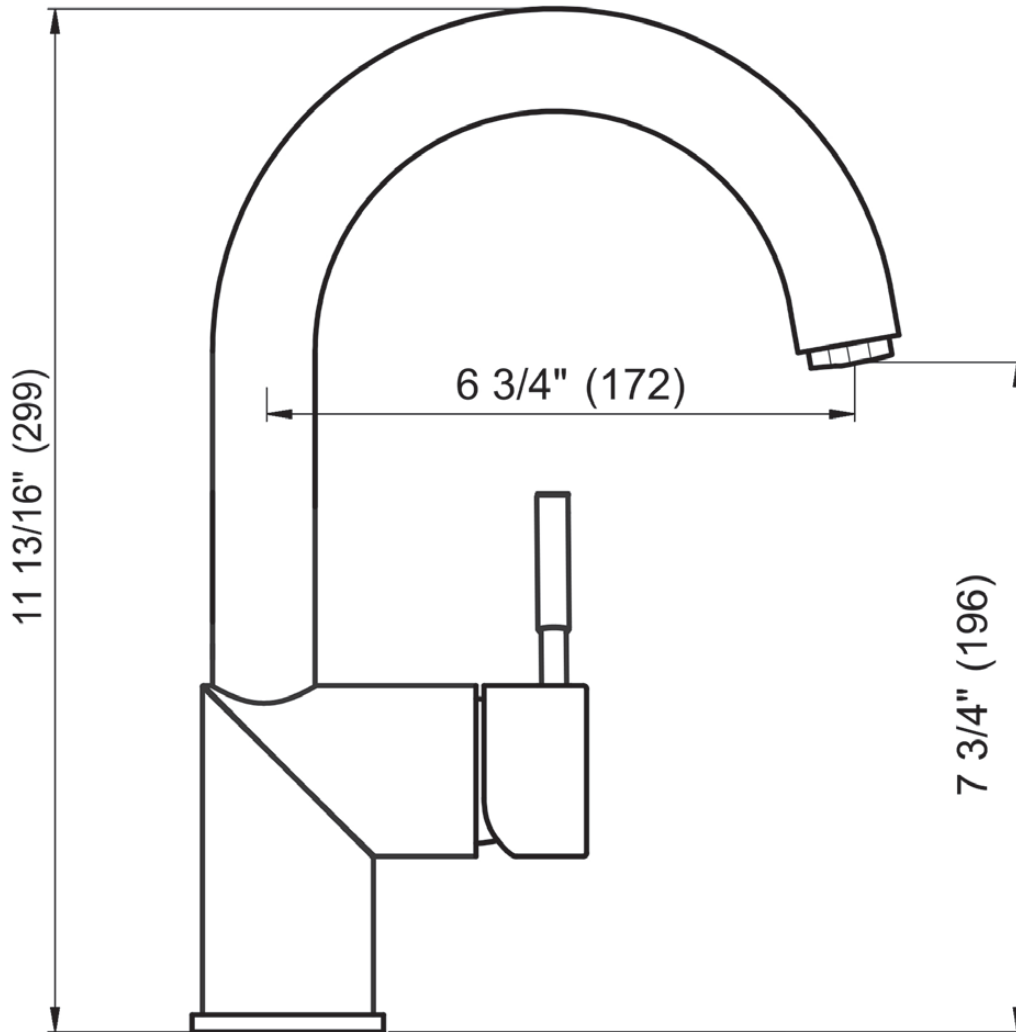

Aruba 500500

Single Handle Bar/Vegetable Faucet

Key Dimensions:

- 6-3/4" Spout Projection
- 11-13/16" Spout Height Overall
- 7-3/4" Spout Clearance
- 2-3/16" Base
- 18" Maximum Supply Length
- 2-1/4" Maximum Counter Thickness

THE NEW
CONCINNITY

Concinnity Faucet
770 Central Boulevard
Carlstadt, NJ 07072

Phone: (866) 894-4377
Fax: (201) 896-9190
Email: sales@concinnityfaucet.com

www.concinnityfaucet.com