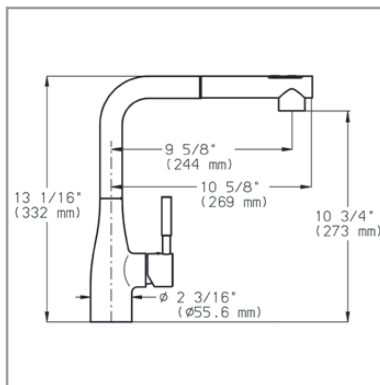

#### Key Dimensions:

- 8-9/16" Spout Projection
- 17-7/8" Spout Height Overall
- 9-13/16" Spout Clearance
- 2-3/16" Base
- 19" Maximum Supply Length
- 2-1/4" Maximum Counter Thickness

THE NEW  
**CONCINNITY**

#### Key Dimensions:

- 8-9/16" Spout Projection
- 15-1/2" Spout Height Overall
- 7-5/16" Spout Clearance
- 2-1/16" Base
- 18" Maximum Supply Length
- 7" Handle Height
- 2-1/4" Maximum Counter Thickness

#### Key Dimensions:

- 8-1/4" Spout Projection
- 15-1/16" Spout Height Overall
- 8-5/8" Spout Clearance
- 2-3/16" Base
- 18" Maximum Supply Length
- 2-1/4" Maximum Counter Thickness

THE NEW  
**CONCINNITY**

#### Key Dimensions:

- 10-5/8" Spout Projection
- 13-1/16" Spout Height Overall
- 10-3/4" Spout Clearance
- 9-5/8" Aerator Center
- 2-3/16" Base

(See reverse for drawing details.)

THE NEW  
**CONCINNITY**