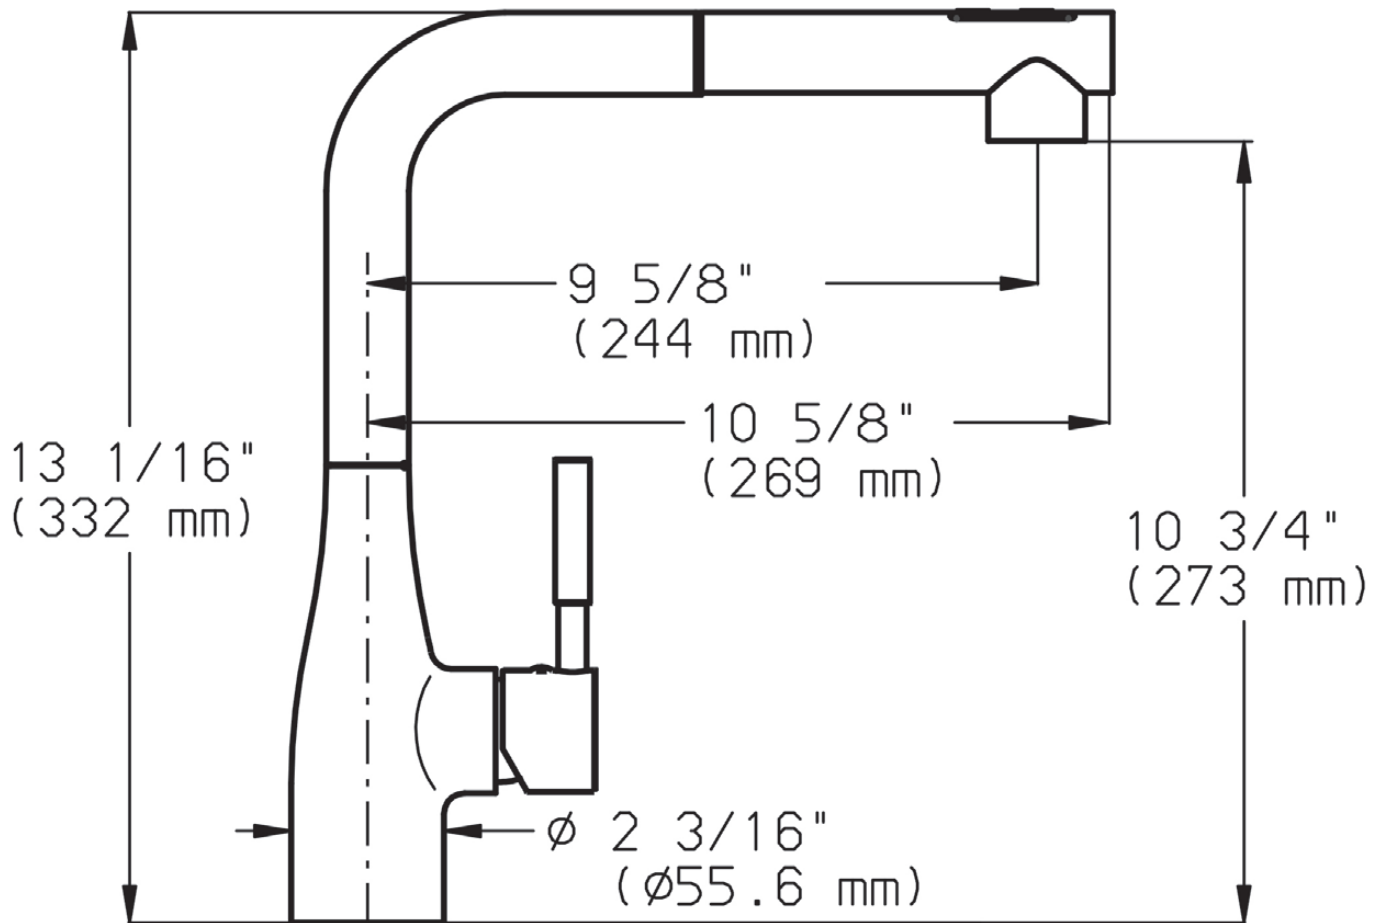

Morena 500210

Pull-Out, Single Handle Kitchen Faucet

Key Dimensions:

- 10-5/8" Spout Projection
- 13-1/16" Spout Height Overall
- 10-3/4" Spout Clearance
- 9-5/8" Aerator Center
- 2-3/16" Base
- 19" Maximum Supply Length
- 2-1/2" Maximum Counter Thickness

THE NEW
CONCINNITY

Concinnity Faucet
770 Central Boulevard
Carlstadt, NJ 07072

Phone: (866) 894-4377
Fax: (201) 896-9190
Email: sales@concinnityfaucet.com

www.concinnityfaucet.com