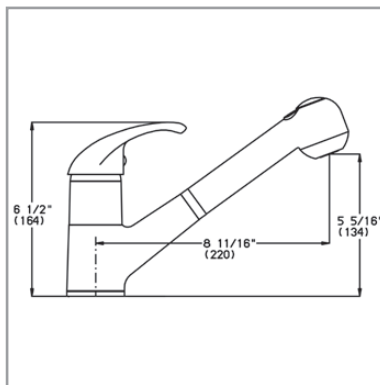

Key Dimensions:

- 8-11/16" Spout Projection
  - 6-1/2" Handle Height Overall
  - 5-5/16" Spout Clearance
2. (See reverse for drawing details.)

THE NEW
CONCINNITY

Concinnity Faucet
770 Central Boulevard
Carlstadt, NJ 07072

Phone: (866) 894-4377
Fax: (201) 896-9190
Email: sales@concinnityfaucet.com

www.concinnityfaucet.com