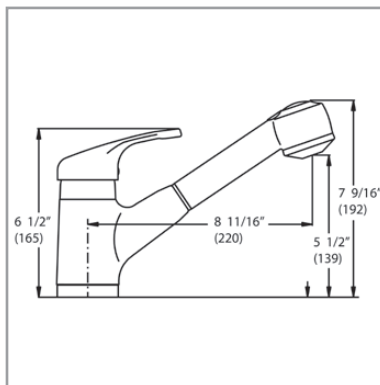

Key Dimensions:

- 8-11/16" Spout Projection
- 7-9/16" Spout Height Overall
- 5-1/2" Spout Clearance
- 6-1/2" Handle Height

(See reverse for drawing details.)

THE NEW
CONCINNITY

Concinnity Faucet
770 Central Boulevard
Carlstadt, NJ 07072

Phone: (866) 894-4377
Fax: (201) 896-9190
Email: sales@concinnityfaucet.com

www.concinnityfaucet.com