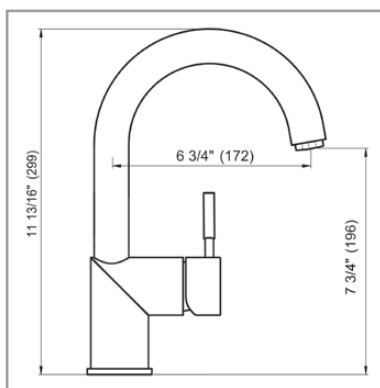

Key Dimensions:

- 6-3/4" Spout Projection
  - 11-13/16" Spout Height Overall
  - 7-3/4" Spout Clearance
2. (See reverse for drawing details.)

THE NEW
CONCINNITY

Concinnity Faucet
770 Central Boulevard
Carlstadt, NJ 07072

Phone: (866) 894-4377
Fax: (201) 896-9190
Email: sales@concinnityfaucet.com

www.concinnityfaucet.com