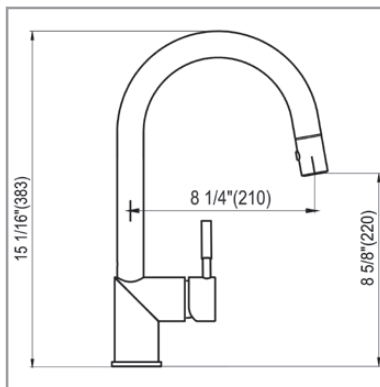

#### Key Dimensions:

- 8-11/16" Spout Projection
- 6-1/2" Handle Height Overall
- 5-5/16" Spout Clearance
- 2" Base
- 18" Maximum Supply Length
- 7-1/4" Spout Height Overall
- 2" Maximum Counter Thickness

#### Key Dimensions:

- 8-9/16" Spout Projection
- 15-1/2" Spout Height Overall
- 7-5/16" Spout Clearance
- 2-1/16" Base
- 18" Maximum Supply Length
- 7" Handle Height
- 2-1/4" Maximum Counter Thickness

## 500100

**Pull-Down,  
Single Handle Kitchen Faucet**

**Features:**

- Brass Construction
- 360 Degree Spout Rotation
- Dual Function Pull-Down Spray, with Push Button Spray Mode
- Ceramic Disc Cartridge
- Maximum Flow Rate: 1.75 GPM
- Single Hole Installation
- 8" Escutcheon Cover Plate Available (PN # 520000, specify finish)

<u>Available Finishes</u>	<u>Model #</u>
Polished Chrome	500100-PCH
Satin Nickel	500100-SNI
Oil Rubbed Bronze	500100-ORB

*Contemporary  
in Spirit, with  
Warm Ambiance*

**Key Dimensions:**

- 8-1/4" Spout Projection
  - 15-1/16" Spout Height Overall
  - 8-5/8" Spout Clearance
- (See reverse for drawing details.)