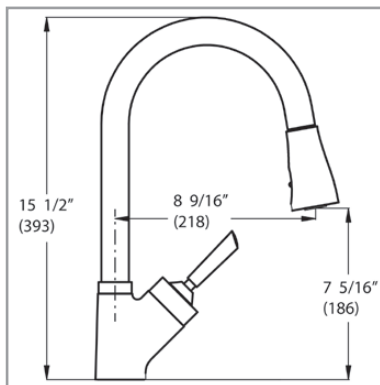

Key Dimensions:

- 8-9/16" Spout Projection
  - 15-1/2" Spout Height Overall
  - 7-5/16" Spout Clearance
2. (See reverse for drawing details.)

THE NEW
CONCINNITY

Concinnity Faucet
770 Central Boulevard
Carlstadt, NJ 07072

Phone: (866) 894-4377
Fax: (201) 896-9190
Email: sales@concinnityfaucet.com

www.concinnityfaucet.com