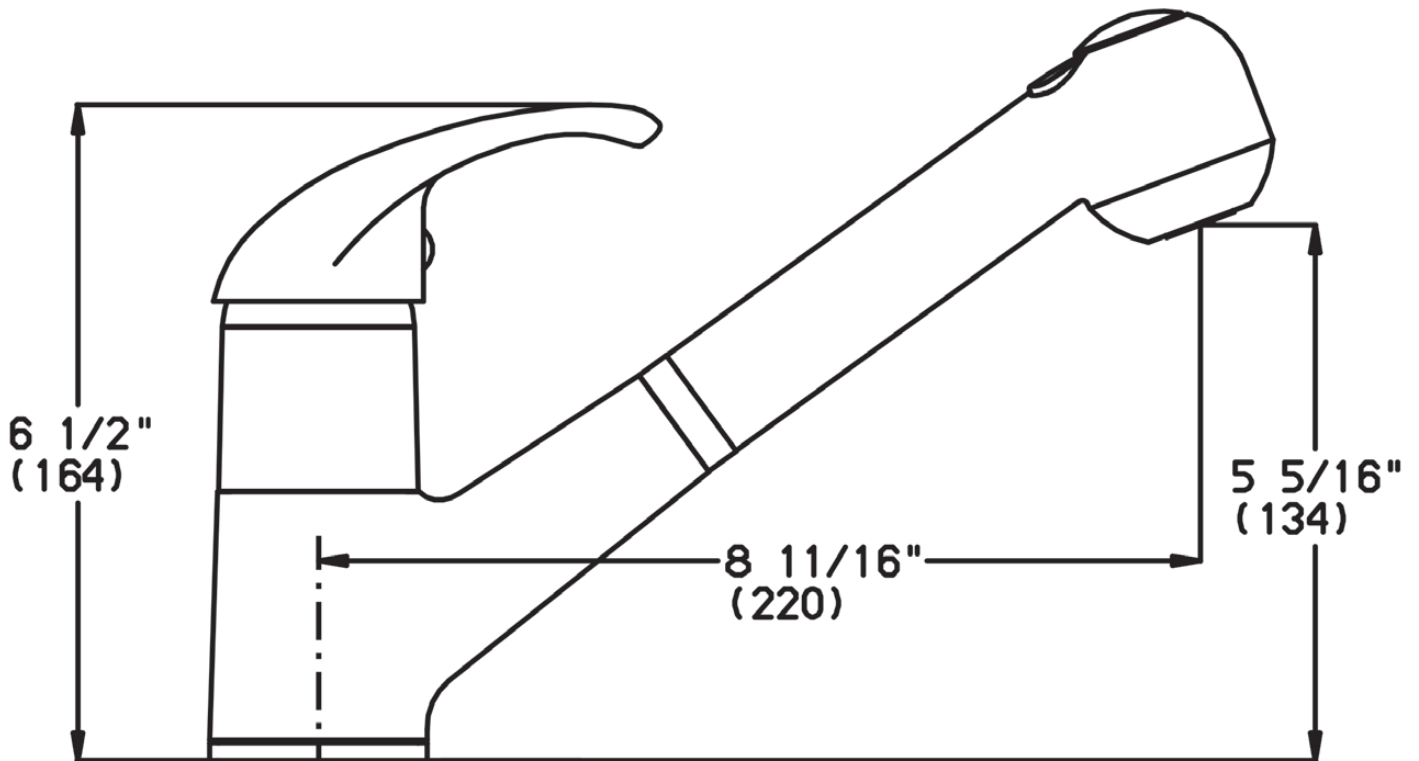

Le Mer 500310

Pull-Out, Single Handle Kitchen Faucet

Key Dimensions:

- 8-11/16" Spout Projection
- 6-1/2" Handle Height Overall
- 5-5/16" Spout Clearance
- 2" Base
- 18" Maximum Supply Length
- 7-1/4" Spout Height Overall
- 2" Maximum Counter Thickness

THE NEW
CONCINNITY

Concinnity Faucet
770 Central Boulevard
Carlstadt, NJ 07072

Phone: (866) 894-4377
Fax: (201) 896-9190
Email: sales@concinnityfaucet.com

www.concinnityfaucet.com