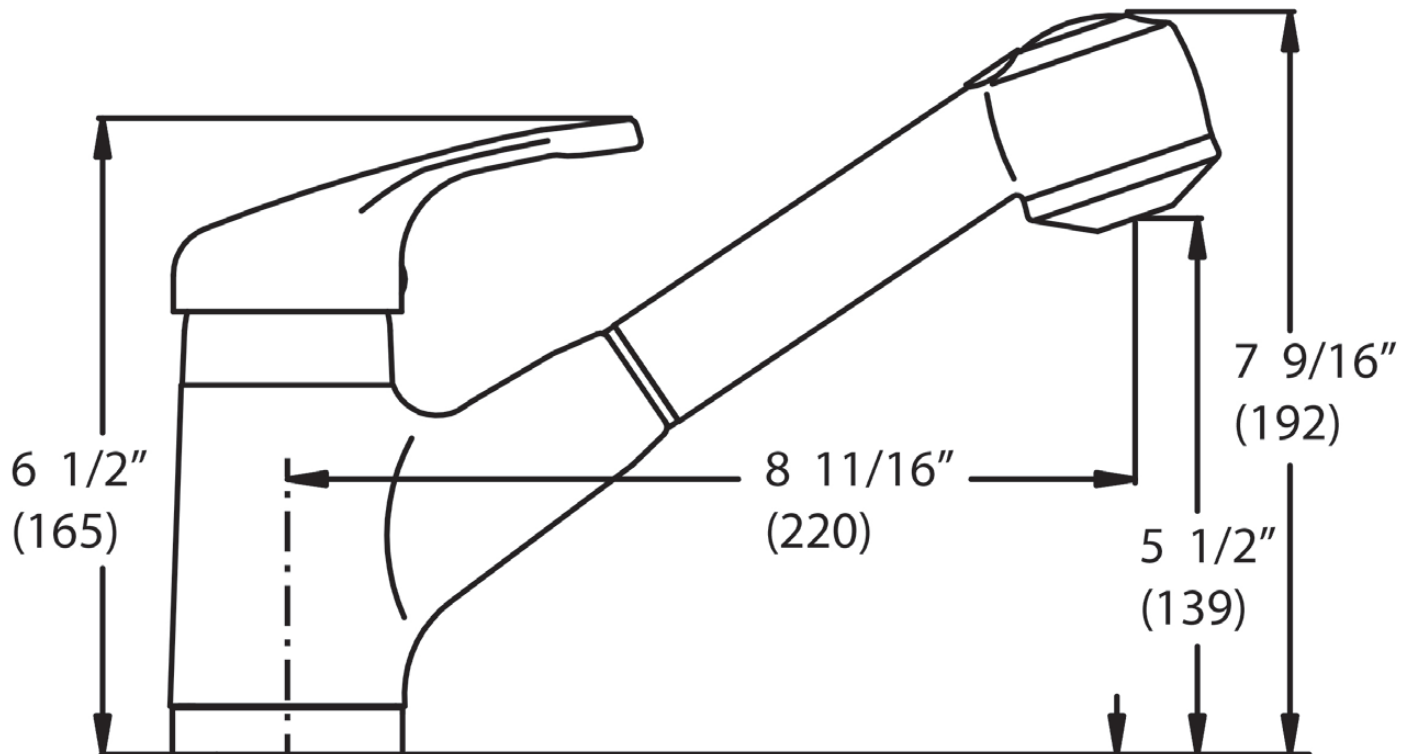

Antilles 500300

Pull-Out, Single Handle Kitchen Faucet

Key Dimensions:

- $8\text{-}11/16''$ Spout Projection
- $7\text{-}9/16''$ Spout Height Overall
- $5\text{-}1/2''$ Spout Clearance
- $6\text{-}1/2''$ Handle Height
- $2\text{-}5/16''$ Base
- 19" Maximum Supply Length
- $1\text{-}1/4''$ Maximum Counter Thickness

THE NEW
CONCINNITY

Concinnity Faucet
770 Central Boulevard
Carlstadt, NJ 07072

Phone: (866) 894-4377
Fax: (201) 896-9190
Email: sales@concinnityfaucet.com

www.concinnityfaucet.com