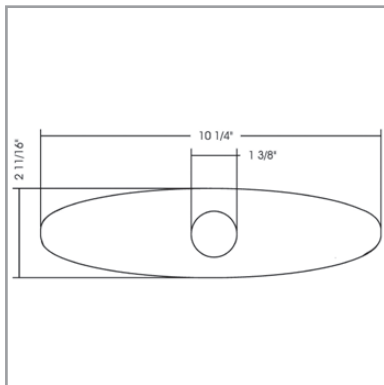

Accessories

Transitional

520000

Escutcheon Deck Plate

Features:

- Brass Construction
- With Mounting Hardware
- 3 Hole Deck Plate

Key Dimensions:

- 10-1/4" Wide
- 2-11/16" Deep
- 1/4" Thick
- 1-3/8" Hole

Available Finishes

- Polished Chrome
- Satin Nickel
- Oil Rubbed Bronze

Model

- 520000-PCH
- 520000-SNI
- 520000-ORB