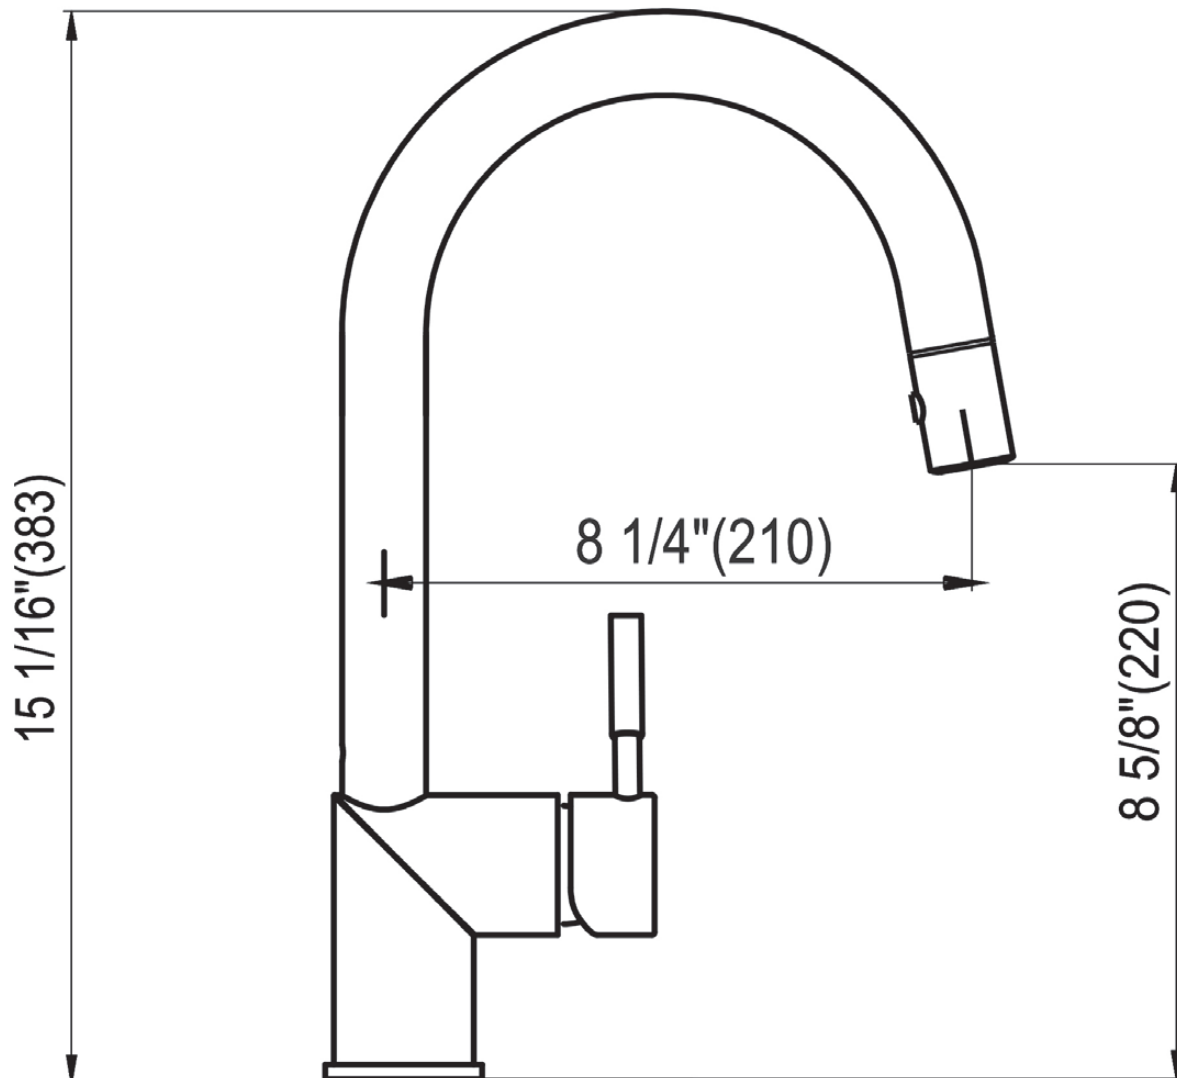

<u>Available Finishes</u>	<u>Model #</u>
Polished Chrome	500100-PCH
Satin Nickel	500100-SNI
Oil Rubbed Bronze	500100-ORB

*Contemporary  
in Spirit, with  
Warm Ambiance*

**Key Dimensions:**

- 8-1/4" Spout Projection
  - 15-1/16" Spout Height Overall
  - 8-5/8" Spout Clearance
- (See reverse for drawing details.)

#### Key Dimensions:

- 8-1/4" Spout Projection
- 15-1/16" Spout Height Overall
- 8-5/8" Spout Clearance
- 2-3/16" Base
- 18" Maximum Supply Length
- 2-1/4" Maximum Counter Thickness

THE NEW  
**CONCINNITY**