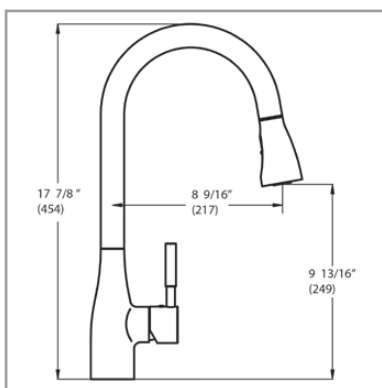

Key Dimensions:

- 8-9/16" Spout Projection
  - 17-7/8" Spout Height Overall
  - 9-13/16" Spout Clearance
2. (See reverse for drawing details.)

THE NEW
CONCINNITY

Concinnity Faucet
770 Central Boulevard
Carlstadt, NJ 07072

Phone: (866) 894-4377
Fax: (201) 896-9190
Email: sales@concinnityfaucet.com

www.concinnityfaucet.com