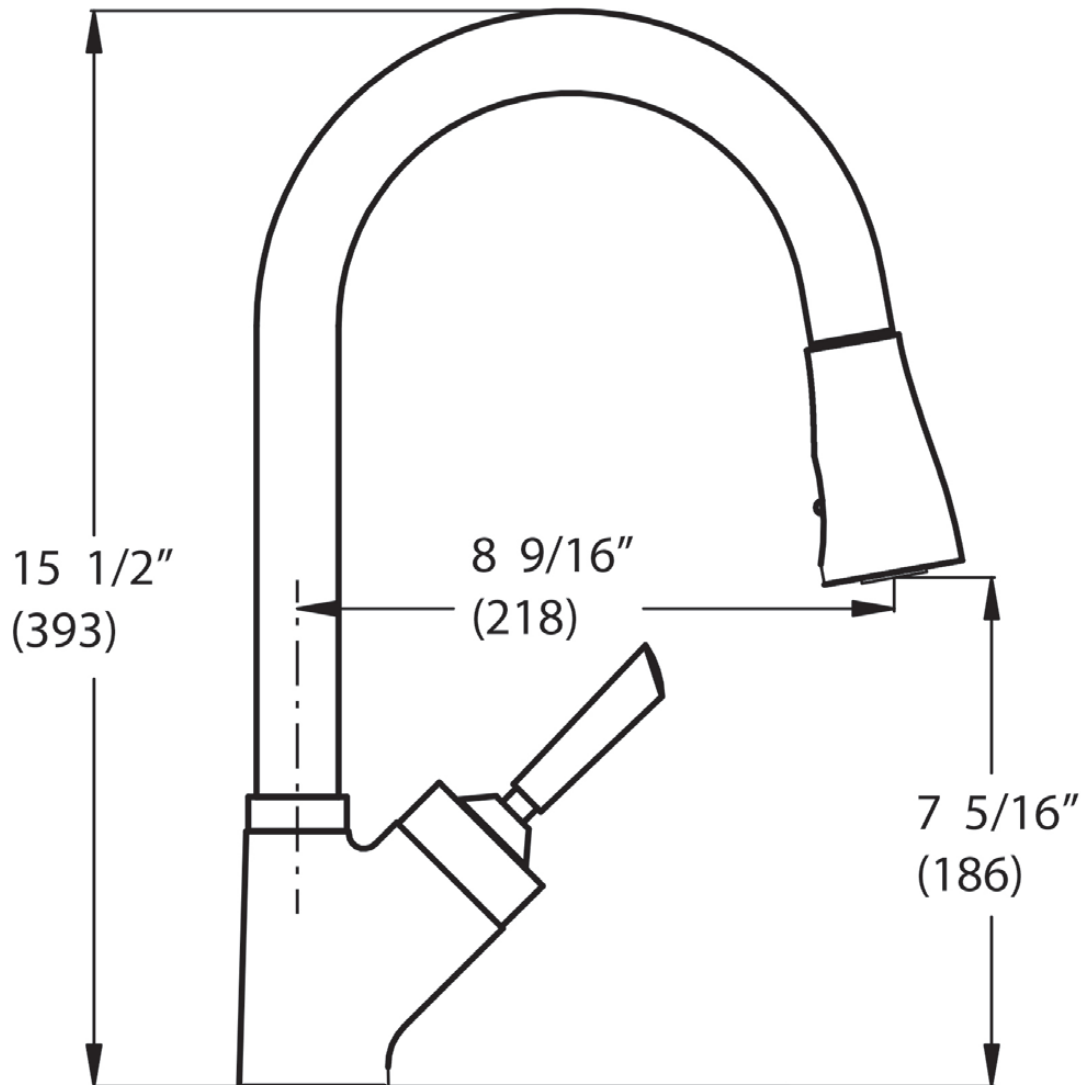

Mondrian 500120

Pull-Down, Single Handle Kitchen Faucet

Key Dimensions:

- 8-9/16" Spout Projection
- 15-1/2" Spout Height Overall
- 7-5/16" Spout Clearance
- 2-1/16" Base
- 18" Maximum Supply Length
- 7" Handle Height
- 2-1/4" Maximum Counter Thickness

THE NEW
CONCINNITY

Concinnity Faucet
770 Central Boulevard
Carlstadt, NJ 07072

Phone: (866) 894-4377
Fax: (201) 896-9190
Email: sales@concinnityfaucet.com

www.concinnityfaucet.com